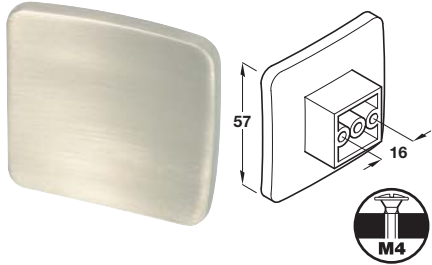

Discontinued •

Discontinued when stock = 0 +

1

Decorative Hardware

Unless otherwise indicated fixing screws are not included and must be ordered separately. The logo shown indicates the type of screw required; fixing screws are shown on page 117.

Stainless steel effect finish

A Square pull handle, 16 mm hole centres

- Zinc alloy

Finish	Cat. No.
Stainless steel effect	131.11.000
Aluminium coloured	131.11.400
Polished chrome	131.11.200

Order qty: 1 pc

Aluminium coloured finish

D Pull handle, 32 mm hole centres

- Fixing materials included
- Zinc alloy

Aluminium coloured	108.85.400
Matt nickel	108.85.600

Order qty: 1 pc

Polished chrome finish

B Knob

- Zinc alloy

Order qty: 1 pc

Matt nickel finish

I T handle, 16 mm hole centres

- Zinc alloy

Finish	Cat. No.
Aluminium coloured	+ 133.26.400

Order qty: 1 pc

Dimensions in mm

We reserve the right to alter specifications without notice.