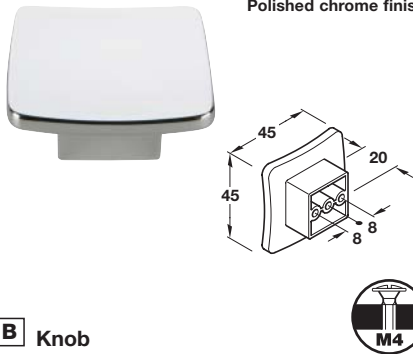

Stainless steel effect finish

A Square pull handle, 16 mm hole centres

- Zinc alloy

Finish	Cat. No.
Stainless steel effect	131.11.000
Aluminium coloured	131.11.400
Polished chrome	131.11.200

Order qty: 1 pc

Aluminium coloured finish

D Pull handle, 32 mm hole centres

- Fixing materials included
- Zinc alloy

Aluminium coloured	108.85.400
Matt nickel	108.85.600

Order qty: 1 pc

Polished chrome finish

B Knob

- Zinc alloy

Finish	Cat. No.
Stainless steel effect	131.27.001
Polished chrome	131.27.201
Aluminium coloured	+ 131.27.401

Order qty: 1 pc

St. steel effect finish

C Knob

- * Zinc alloy

Finish	Cat. No.
Stainless steel effect	131.27.002
Polished chrome	131.27.202
Aluminium coloured	131.27.402

Order qty: 1 pc

Matt nickel finish

I T handle, 16 mm hole centres

- Zinc alloy

Finish	Cat. No.
Aluminium coloured	+ 133.26.400

Order qty: 1 pc

Dimensions in mm

We reserve the right to alter specifications without notice.