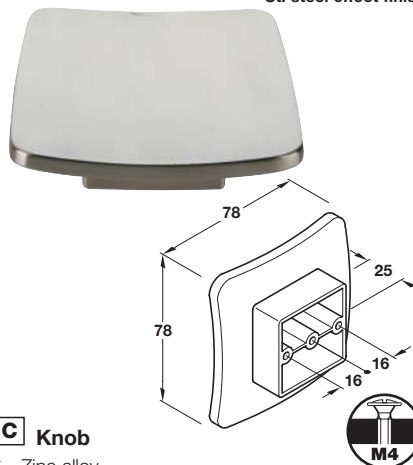

St. steel effect finish

C Knob

- Zinc alloy

Finish	Cat. No.
Stainless steel effect	131.27.002
Polished chrome	131.27.202
Aluminium coloured	131.27.402

Order qty: 1 pc