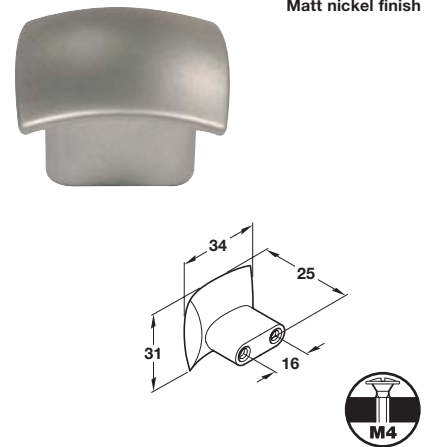

Aluminium coloured finish

D Pull handle, 32 mm hole centres

- Fixing materials included
- Zinc alloy

Aluminium coloured	108.85.400
Matt nickel	108.85.600

Order qty: 1 pc

Polished chrome finish

B Knob

- Zinc alloy

Finish	Cat. No.
Stainless steel effect	131.27.001
Polished chrome	131.27.201
Aluminium coloured	+ 131.27.401

Order qty: 1 pc

St. steel effect finish

C Knob

- * Zinc alloy

Finish	Cat. No.
Stainless steel effect	131.27.002
Polished chrome	131.27.202
Aluminium coloured	131.27.402

Order qty: 1 pc

Matt nickel finish

I T handle, 16 mm hole centres

- Zinc alloy

Finish	Cat. No.
Aluminium coloured	+ 133.26.400

Order qty: 1 pc

Dimensions in mm

We reserve the right to alter specifications without notice.