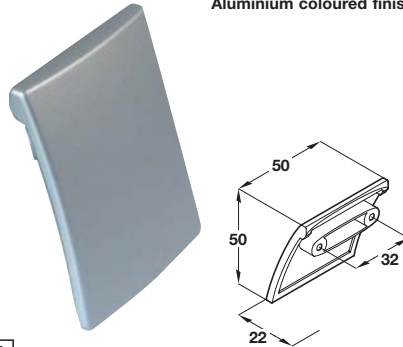

Stainless steel effect finish

A Square pull handle, 16 mm hole centres

- Zinc alloy

Finish	Cat. No.
Stainless steel effect	131.11.000
Aluminium coloured	131.11.400
Polished chrome	131.11.200

Order qty: 1 pc

Aluminium coloured finish

D Pull handle, 32 mm hole centres

- Fixing materials included
- Zinc alloy

Aluminium coloured	108.85.400
Matt nickel	108.85.600

Order qty: 1 pc

Polished chrome finish

B Knob

- Zinc alloy

Order qty: 1 pc

Matt nickel finish

I T handle, 16 mm hole centres

- Zinc alloy

Finish	Cat. No.
Aluminium coloured	+ 133.26.400

Order qty: 1 pc

Dimensions in mm

We reserve the right to alter specifications without notice.