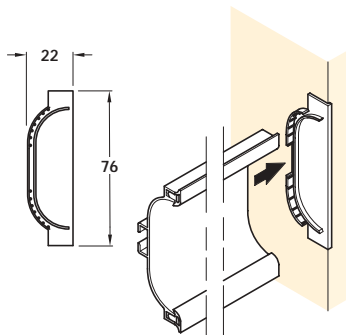

For fixing between the drawer or door

**A Aluminium profile**

- Aluminium

Cat. No. 126.47.900

Order qty: Multiples of 3.9 metres

**Please note:**

Aluminium profile **A** is priced and sold in metres  
Please order in multiples of metre quantity shown  
**3.9 metres = 1 length**

**B Connector for profile**

- Screw fixing
- Black plastic

Cat. No. 712.63.511

Order qty: 1 pair

**C Connector for profile**

- Dowel fixing
- Black plastic

Cat. No. 712.63.521

Order qty: 1 pair

**D Cap for profile**

- Grey plastic

Cat. No. 126.47.590

Order qty: 1 pair

**E End cap for profile**

- Grey plastic

Cat. No. 126.47.591

Order qty: 1 pair

**F Internal/external corners**

- Grey plastic

Cat. No. 126.47.592

Order qty: 1 pair

Dimensions in mm

We reserve the right to alter specifications without notice.