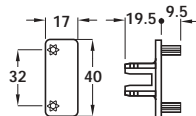

For fixing between the drawer or door

**A Aluminium profile**

- Aluminium

Cat. No. 126.47.900

Order qty: Multiples of 3.9 metres

**Please note:**

Aluminium profile **A** is priced and sold in metres  
Please order in multiples of metre quantity shown  
**3.9 metres = 1 length**

**B Connector for profile**

- Screw fixing
- Black plastic

Cat. No. 712.63.511

Order qty: 1 pair

**C Connector for profile**

- Dowel fixing
- Black plastic

Cat. No. 712.63.521

Order qty: 1 pair

**D Cap for profile**

- Grey plastic

Cat. No. 126.47.590

Order qty: 1 pair

**E End cap for profile**

- Grey plastic

Cat. No. 126.47.591

Order qty: 1 pair

**F Internal/external corners**

- Grey plastic

Cat. No. 126.47.592

Order qty: 1 pair

Dimensions in mm

We reserve the right to alter specifications without notice.