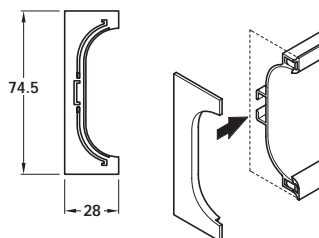

For fixing between the drawer or door

**A Aluminium profile**

- Aluminium

Cat. No. 126.47.900

Order qty: Multiples of 3.9 metres

**Please note:**

Aluminium profile **A** is priced and sold in metres  
Please order in multiples of metre quantity shown  
**3.9 metres = 1 length**

**B Connector for profile**

- Screw fixing
- Black plastic

Cat. No. 712.63.511

Order qty: 1 pair

**C Connector for profile**

- Dowel fixing
- Black plastic

Cat. No. 712.63.521

Order qty: 1 pair

**D Cap for profile**

- Grey plastic

Cat. No. 126.47.590

Order qty: 1 pair

**E End cap for profile**

- Grey plastic

Cat. No. 126.47.591

Order qty: 1 pair

**F Internal/external corners**

- Grey plastic

Cat. No. 126.47.592

Order qty: 1 pair

Dimensions in mm

We reserve the right to alter specifications without notice.