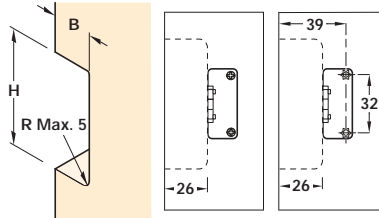

For fixing between the drawer or door

**A Aluminium profile**

- Aluminium

Cat. No. 126.47.900

Order qty: Multiples of 3.9 metres

**Please note:**

Aluminium profile **A** is priced and sold in metres  
Please order in multiples of metre quantity shown  
**3.9 metres = 1 length**

**D Cap for profile**

- Grey plastic

Cat. No. 126.47.590

Order qty: 1 pair

**E End cap for profile**

- Grey plastic

Cat. No. 126.47.591

Order qty: 1 pair

**F Internal/external corners**

- Grey plastic

Cat. No. 126.47.592

Order qty: 1 pair

Dimensions in mm

We reserve the right to alter specifications without notice.