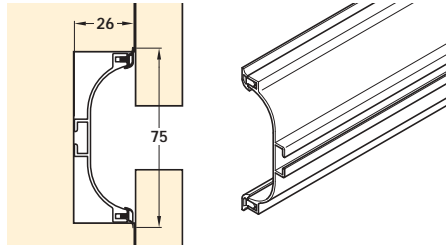

For fixing between the drawer or door

**A Aluminium profile**

- Aluminium

Cat. No. 126.47.900

Order qty: Multiples of 3.9 metres

**Please note:**

Aluminium profile **A** is priced and sold in metres  
Please order in multiples of metre quantity shown  
**3.9 metres = 1 length**

**B Connector for profile**

- Screw fixing
- Black plastic

Cat. No. 712.63.511

Order qty: 1 pair

**C Connector for profile**

- Dowel fixing
- Black plastic

Cat. No. 712.63.521

Order qty: 1 pair

**D Cap for profile**

- Grey plastic

Cat. No. 126.47.590

Order qty: 1 pair

**E End cap for profile**

- Grey plastic

Cat. No. 126.47.591

Order qty: 1 pair

**F Internal/external corners**

- Grey plastic

Cat. No. 126.47.592

Order qty: 1 pair

Dimensions in mm

We reserve the right to alter specifications without notice.