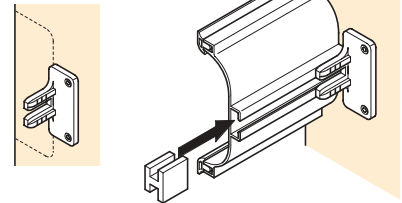

For fixing between the drawer or door

**A Aluminium profile**

- Aluminium

Cat. No. 126.47.900

Order qty: Multiples of 3.9 metres

**Please note:**

Aluminium profile **A** is priced and sold in metres  
Please order in multiples of metre quantity shown  
**3.9 metres = 1 length**

**B Connector for profile**

- Screw fixing
- Black plastic

Cat. No. 712.63.511

Order qty: 1 pair

**C Connector for profile**

- Dowel fixing
- Black plastic

Cat. No. 712.63.521

Order qty: 1 pair