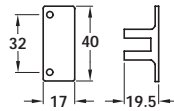

B Connector for profile

- Screw fixing
- Black plastic

Cat. No. 712.63.511

Order qty: 1 pair