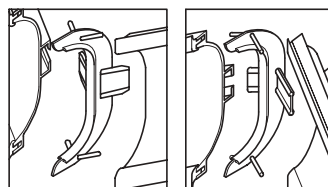

**D Cap for profile**

- Grey plastic

Cat. No. 126.47.590

Order qty: 1 pair

**E End cap for profile**

- Grey plastic

Cat. No. 126.47.591

Order qty: 1 pair

**F Internal/external corners**

- Grey plastic

Cat. No. 126.47.592

Order qty: 1 pair

Dimensions in mm

We reserve the right to alter specifications without notice.