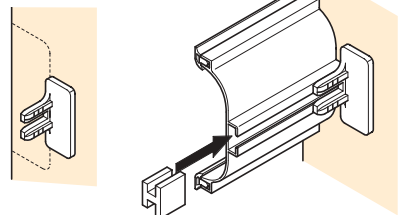

**B Connector for profile**

- Screw fixing
- Black plastic

Cat. No. 712.63.511

Order qty: 1 pair

**C Connector for profile**

- Dowel fixing
- Black plastic

Cat. No. 712.63.521

Order qty: 1 pair

**D Cap for profile**

- Grey plastic

Cat. No. 126.47.590

Order qty: 1 pair

**E End cap for profile**

- Grey plastic

Cat. No. 126.47.591

Order qty: 1 pair

**F Internal/external corners**

- Grey plastic

Cat. No. 126.47.592

Order qty: 1 pair

Dimensions in mm

We reserve the right to alter specifications without notice.