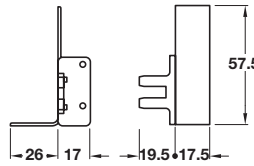

B Connector for profile with end panel cover

- Screw fixing
- Black plastic

Cat. No. 712.63.510

Order qty: 1 pair