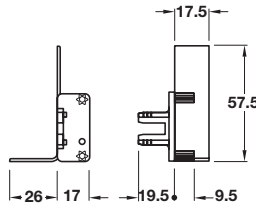

D Connector for profile with end panel cover

- Dowel fixing
- Black plastic

Cat. No. 712.63.520

Order qty: 1 pair