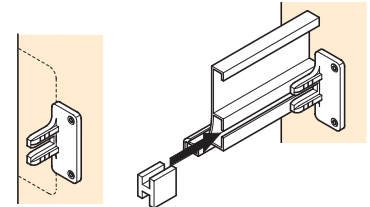

For fixing between the worktop and drawer or door

Item A.
Catalogue shows... 'Aluminium'
Correct description is 'Anodised aluminium'

A Aluminium profile

- Anodised aluminium

Cat. No. 712.63.900

Order qty: Multiples of 3.9 metres

Cat. No. 712.63.510

Order qty: 1 pair

C Connector for profile

- Screw fixing
- Black plastic

Cat. No. 712.63.511

Order qty: 1 pair

D Connector for profile with end panel cover

- Dowel fixing
- Black plastic

Cat. No. 712.63.520

Order qty: 1 pair

E Connector for profile

- Dowel fixing
- Black plastic

Cat. No. 712.63.521

Order qty: 1 pair

F Cap for profile

- Grey plastic