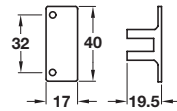

Please note:

Aluminium profile A is priced and sold in metres
Please order in multiples of metre quantity shown
3.9 metres = 1 length

B Connector for profile with end panel cover

- Screw fixing
- Black plastic

Cat. No. 712.63.510

Order qty: 1 pair

C Connector for profile

- Screw fixing
- Black plastic

Cat. No. 712.63.511

Order qty: 1 pair

D Connector for profile with end panel cover

- Dowel fixing
- Black plastic

Cat. No. 712.63.530

Order qty: 1 pair

We reserve the right to alter specifications without notice.

Dimensions in mm