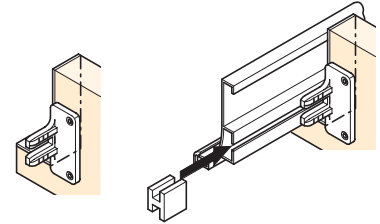

For fixing between the worktop and drawer or door

Item A.
Catalogue shows... 'Aluminium'
Correct description is 'Anodised aluminium'

A Aluminium profile

- Anodised aluminium

Cat. No. 712.63.900

Order qty: Multiples of 3.9 metres

Please note:

Aluminium profile A is priced and sold in metres
Please order in multiples of metre quantity shown
3.9 metres = 1 length

B Connector for profile with end panel cover

- Screw fixing
- Black plastic

Cat. No. 712.63.510

Order qty: 1 pair

C Connector for profile

- Screw fixing
- Black plastic

Cat. No. 712.63.511

Order qty: 1 pair

D Connector for profile with end panel cover

- Dowel fixing
- Black plastic