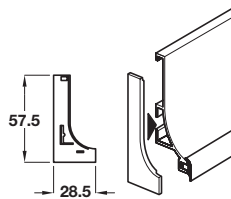

Cat. No. 712.63.520

Order qty: 1 pair

E Connector for profile

- Dowel fixing
- Black plastic

Cat. No. 712.63.521

Order qty: 1 pair

F Cap for profile

- Grey plastic

Cat. No. 712.63.540

Order qty: 1 pair

G End cap for profile

- Grey plastic

Cat. No. 712.63.541

Order qty: 1 pair

H Internal/external corner for profile

- Grey plastic

Cat. No. 712.63.530

Order qty: 1 pair

We reserve the right to alter specifications without notice.

Dimensions in mm