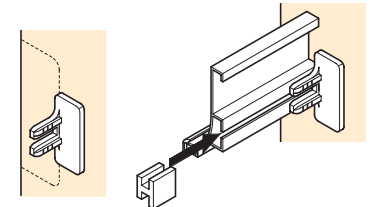

Cat. No. 712.63.520

Order qty: 1 pair

E Connector for profile

- Dowel fixing
- Black plastic

Cat. No. 712.63.521

Order qty: 1 pair

F Cap for profile

- Grey plastic