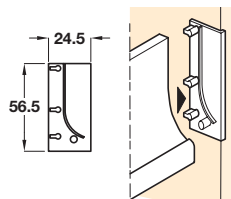

F Cap for profile

- Grey plastic

Cat. No. 712.63.540

Order qty: 1 pair

G End cap for profile

- Grey plastic

Cat. No. 712.63.541

Order qty: 1 pair