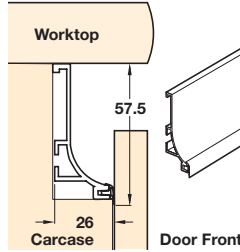

For fixing between the worktop and drawer or door

Item A.
Catalogue shows... 'Aluminium'
Correct description is 'Anodised aluminium'

A Aluminium profile

- Anodised aluminium

Cat. No. 712.63.900

Order qty: Multiples of 3.9 metres

Please note:

Aluminium profile A is priced and sold in metres
Please order in multiples of metre quantity shown
3.9 metres = 1 length

B Connector for profile with end panel cover

- Screw fixing
- Black plastic