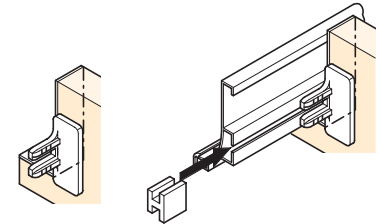

D Connector for profile with end panel cover

- Dowel fixing
- Black plastic

Cat. No. 712.63.520

Order qty: 1 pair