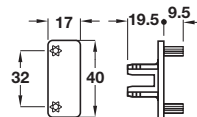

Cat. No. 712.63.520

Order qty: 1 pair

E Connector for profile

- Dowel fixing
- Black plastic

Cat. No. 712.63.521

Order qty: 1 pair

F Cap for profile

- Grey plastic

Cat. No. 712.63.540

Order qty: 1 pair

G End cap for profile

- Grey plastic

Cat. No. 712.63.541

Order qty: 1 pair

H Internal/external corner for profile

- Grey plastic

Cat. No. 712.63.530

Order qty: 1 pair

We reserve the right to alter specifications without notice.

Dimensions in mm