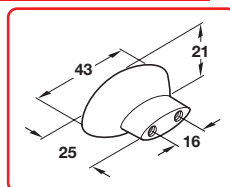

C Dimpled oval knob

- Zinc alloy

Finish	Cat. No.
Polished chrome	138.08.200
Matt nickel	135.23.600

Order qty: 1 pc

Matt nickel finish