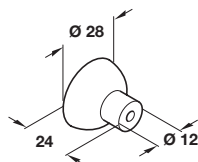

Unless otherwise indicated fixing screws are not included and must be ordered separately. The logo shown indicates the type of screw required; fixing screws are shown on page 117.

Discontinued •
Discontinued when stock = 0 +

A Knob, Ø 28 mm

- Fixing screw included
- Zinc alloy

Finish	Cat. No.
Polished chrome	135.48.201
Matt nickel	135.48.601

Order qty: 1 pc

Polished chrome finish

Item C.
Illustration amended
Catalogue shows 1 screw hole
Knob has 2 screw holes

C Dimpled oval knob

- Zinc alloy

Finish	Cat. No.
Polished chrome	138.08.200
Matt nickel	135.23.600

Order qty: 1 pc

Matt nickel finish

Matt nickel finish

D Bow handle, 96 mm hole centres

- Zinc alloy