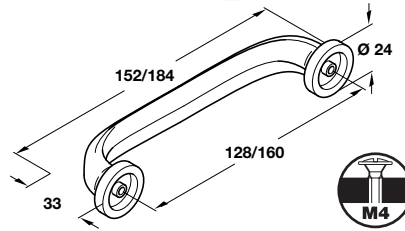

Aluminium coloured finish

B D handle, 128/160 mm hole centres

- Zinc alloy

| | | |
|--------------|-------------------------|-------------------------|
| Finish | 128 mm | 160 mm |
| Matt nickel | 103.66.603 | - |
| Alu coloured | + 103.66.203 | + 103.66.204 |

Order qty: 1 pc

Stainless steel effect

C D handle, 128 mm hole centres

- Zinc alloy

| | |
|------------------------|-------------------------|
| Finish | Cat. No. |
| Stainless steel effect | + 109.41.002 |

Order qty: 1 pc

Aluminium coloured finish

D Bow handle, 128/160 mm hole centres

- Zinc alloy

| Hole centres x Length | Matt nickel |
|--|-------------|
| 128 mm x 160 mm | 107.72.612 |
| 160 mm x 193 mm | 107.72.613 |
| Hole centres x Length Aluminium coloured | |
| 128 mm x 160 mm | 107.72.902 |
| 160 mm x 193 mm | 107.72.903 |

Order qty: 1 pc

Dimensions in mm

We reserve the right to alter specifications without notice.