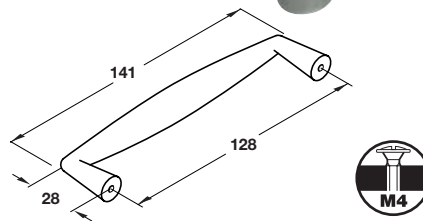

Aluminium coloured finish

B D handle, 128/160 mm hole centres

- Zinc alloy

| | | |
|--------------|-------------------------|-------------------------|
| Finish | 128 mm | 160 mm |
| Matt nickel | 103.66.603 | - |
| Alu coloured | + 103.66.203 | + 103.66.204 |

Order qty: 1 pc

Stainless steel effect

C D handle, 128 mm hole centres

- Zinc alloy

| | |
|------------------------|-------------------------|
| Finish | Cat. No. |
| Stainless steel effect | + 109.41.002 |

Order qty: 1 pc

Aluminium coloured finish

D Bow handle, 128/160 mm hole centres

- Zinc alloy

| Hole centres x Length | Matt nickel |
|--|-------------|
| 128 mm x 160 mm | 107.72.612 |
| 160 mm x 193 mm | 107.72.613 |
| Hole centres x Length Aluminium coloured | |
| 128 mm x 160 mm | 107.72.902 |
| 160 mm x 193 mm | 107.72.903 |

Order qty: 1 pc

Dimensions in mm

We reserve the right to alter specifications without notice.