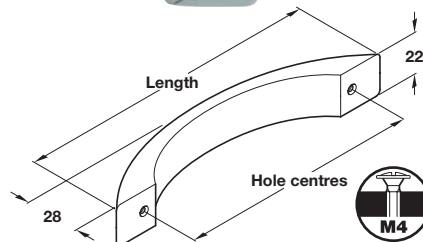

Aluminium coloured finish

B D handle, 128/160 mm hole centres

- Zinc alloy

| | | |
|--------------|-------------------------|-------------------------|
| Finish | 128 mm | 160 mm |
| Matt nickel | 103.66.603 | - |
| Alu coloured | + 103.66.203 | + 103.66.204 |

Order qty: 1 pc

Stainless steel effect

C D handle, 128 mm hole centres

- Zinc alloy

| | |
|------------------------|-------------------------|
| Finish | Cat. No. |
| Stainless steel effect | + 109.41.002 |

Order qty: 1 pc

Aluminium coloured finish

D Bow handle, 128/160 mm hole centres

- Zinc alloy

| Hole centres x Length | Matt nickel |
|--|-------------|
| 128 mm x 160 mm | 107.72.612 |
| 160 mm x 193 mm | 107.72.613 |
| Hole centres x Length Aluminium coloured | |
| 128 mm x 160 mm | 107.72.902 |
| 160 mm x 193 mm | 107.72.903 |

Order qty: 1 pc

Dimensions in mm

We reserve the right to alter specifications without notice.