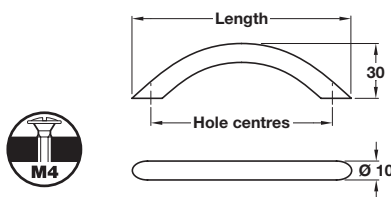

### A Bar handle

- 96 mm hole centres
- Packed with 2 x M4 break off screws
- Steel

Finish	Cat. No.
Polished chrome	117.97.250

Order qty: 1 pc

### B D handle, Ø 10 mm

- Silver coloured, anodised aluminium

Hole centres	Length	Cat. No.
96 mm	106 mm	116.05.920
128 mm	138 mm	116.05.930
288 mm	298 mm	116.05.970
352 mm	362 mm	116.05.990

Order qty: 1 pc

### D Bow handle, Ø 10 mm

- Matt chrome steel

Length	Hole centres	Cat. No.
153 mm	128 mm	117.31.435

Order qty: 1 pc