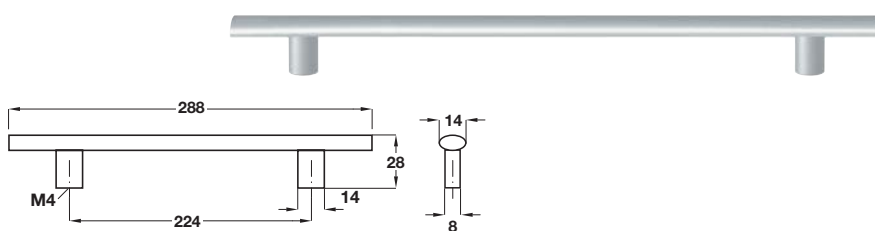

### A Bar handle

- 96 mm hole centres
- Packed with 2 x M4 break off screws
- Steel

Finish	Cat. No.
Polished chrome	117.97.250

Order qty: 1 pc

### B D handle, Ø 10 mm

- Silver coloured, anodised aluminium

Hole centres	Length	Cat. No.
96 mm	106 mm	116.05.920
128 mm	138 mm	116.05.930
288 mm	298 mm	116.05.970
352 mm	362 mm	116.05.990

Order qty: 1 pc

### C Bar handle

- Aluminium

Finish	Cat. No.
Silver coloured	109.85.906

Order qty: 1 pc

### D Bow handle, Ø 10 mm

- Matt chrome steel

Length	Hole centres	Cat. No.
153 mm	128 mm	117.31.435

Order qty: 1 pc