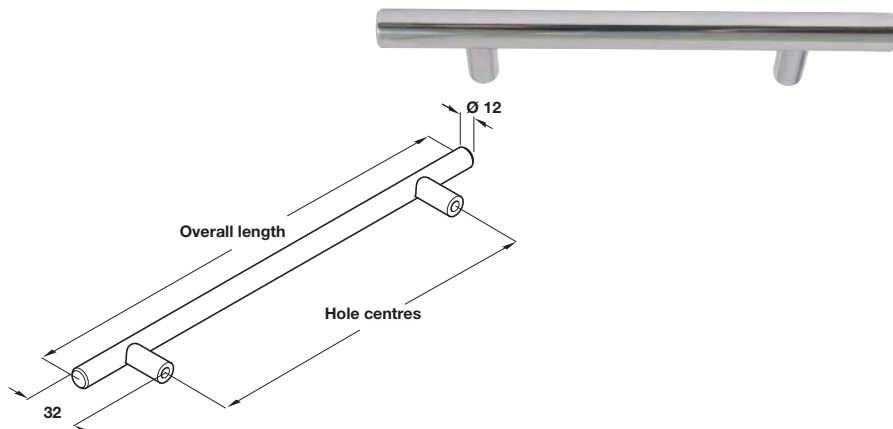

### A Bar handle

- 96 mm hole centres
- Packed with 2 x M4 break off screws
- Steel

Finish	Cat. No.
Polished chrome	117.97.250

Order qty: 1 pc

### B D handle, Ø 10 mm

- Silver coloured, anodised aluminium

Hole centres	Length	Cat. No.
96 mm	106 mm	116.05.920
128 mm	138 mm	116.05.930
288 mm	298 mm	116.05.970
352 mm	362 mm	116.05.990

Order qty: 1 pc

### D Bow handle, Ø 10 mm

- Matt chrome steel

Length	Hole centres	Cat. No.
153 mm	128 mm	117.31.435

Order qty: 1 pc