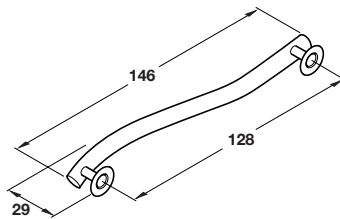

Finish	Cat. No.
Matt nickel	104.58.652

Order qty: 1 pc

C Bar handle, 128 mm hole centres

- Zinc alloy

Finish	Cat. No.
Matt nickel	107.15.603

Order qty: 1 pc

D D Handle

- Zinc alloy

Finish	Length/Hole centres		
	130/96 mm	160/128 mm	196/160 mm
Polished chrome	111.34.231	111.34.232	111.34.233
Matt chrome	111.34.431	111.34.432	111.34.433
Matt nickel	111.34.631	111.34.632	111.34.633

Order qty: 1 pc

Matt nickel finish shown

E D handle

- Zinc alloy

Finish	Length/Hole centres	
	88/64 mm	128/96 mm
Polished chrome	111.36.200	111.36.201
Matt chrome	+ 111.36.400	+ 111.36.401
Matt nickel	+ 111.36.600	+ 111.36.601

Order qty: 1 pc

Matt chrome finish shown

Polished chrome finish shown

F Bow handle

- Zinc alloy

Finish	Length/Hole centres
Brushed nickel	304/256 mm
	108.91.606

Order qty: 1 pc

Dimensions in mm