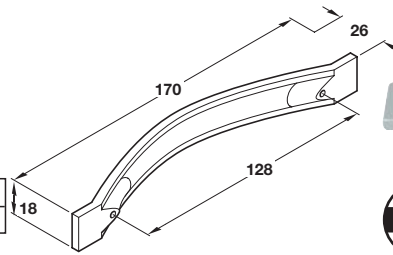

Discontinued ●

Discontinued when stock = 0 +

A Bow handle, 128 mm hole centres

- Zinc alloy

Finish	Cat. No.
Painted matt chrome	106.75.432

Order qty: 1 pc

B D handle, 96 mm hole centres

- Zinc alloy

Finish	Cat. No.
Matt nickel	104.58.652

Order qty: 1 pc

C Bar handle, 128 mm hole centres

- Zinc alloy

Finish	Cat. No.
Matt nickel	107.15.603

Order qty: 1 pc

D D Handle

- Zinc alloy

Order qty: 1 pc

Matt nickel finish shown

E D handle

- Zinc alloy

Finish	Length/Hole centres	
	88/64 mm	128/96 mm
Polished chrome	111.36.200	111.36.201
Matt chrome	+ 111.36.400	+ 111.36.401
Matt nickel	+ 111.36.600	+ 111.36.601

Order qty: 1 pc

Matt chrome finish shown

Polished chrome finish shown

F Bow handle

- Zinc alloy

Finish	Length/Hole centres
Brushed nickel	304/256 mm
	108.91.606

Order qty: 1 pc

Dimensions in mm