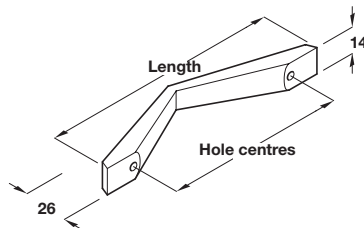

Finish	Cat. No.
Matt nickel	104.58.652

Order qty: 1 pc

C Bar handle, 128 mm hole centres

- Zinc alloy

Finish	Cat. No.
Matt nickel	107.15.603

Order qty: 1 pc

D D Handle

- Zinc alloy

Finish	Length/Hole centres		
	130/96 mm	160/128 mm	196/160 mm
Polished chrome	111.34.231	111.34.232	111.34.233
Matt chrome	111.34.431	111.34.432	111.34.433
Matt nickel	111.34.631	111.34.632	111.34.633

Order qty: 1 pc

Matt nickel finish shown

E D handle

- Zinc alloy

Finish	Length/Hole centres	
	88/64 mm	128/96 mm
Polished chrome	111.36.200	111.36.201
Matt chrome	+ 111.36.400	+ 111.36.401
Matt nickel	+ 111.36.600	+ 111.36.601

Order qty: 1 pc

Matt chrome finish shown

Polished chrome finish shown

F Bow handle

- Zinc alloy

Finish	Length/Hole centres
Brushed nickel	304/256 mm
	108.91.606

Order qty: 1 pc

Dimensions in mm