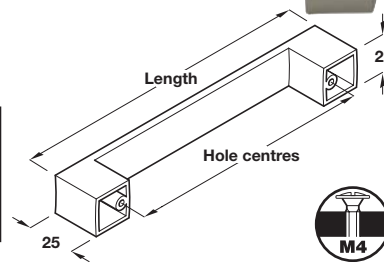

Finish	Cat. No.
Matt nickel	104.58.652

Order qty: 1 pc

C Bar handle, 128 mm hole centres

- Zinc alloy

Finish	Cat. No.
Matt nickel	107.15.603

Order qty: 1 pc

D D Handle

- Zinc alloy

Finish	Length/Hole centres		
	130/96 mm	160/128 mm	196/160 mm
Polished chrome	111.34.231	111.34.232	111.34.233
Matt chrome	111.34.431	111.34.432	111.34.433
Matt nickel	111.34.631	111.34.632	111.34.633

Order qty: 1 pc

Matt nickel finish shown

E D handle

- Zinc alloy

Finish	Length/Hole centres	
	88/64 mm	128/96 mm
Polished chrome	111.36.200	111.36.201
Matt chrome	+ 111.36.400	+ 111.36.401
Matt nickel	+ 111.36.600	+ 111.36.601

Order qty: 1 pc

Matt chrome finish shown

Polished chrome finish shown

F Bow handle

- Zinc alloy

Finish	Length/Hole centres
Brushed nickel	304/256 mm
	108.91.606

Order qty: 1 pc

Dimensions in mm