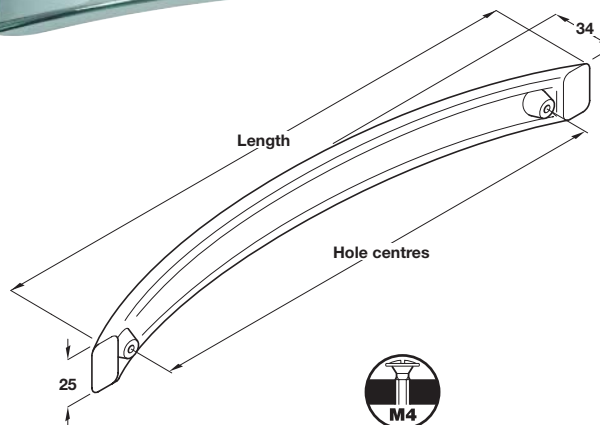

Order qty: 1 pc

Matt nickel finish shown

E D handle

- Zinc alloy

Finish	Length/Hole centres	
	88/64 mm	128/96 mm
Polished chrome	111.36.200	111.36.201
Matt chrome	+ 111.36.400	+ 111.36.401
Matt nickel	+ 111.36.600	+ 111.36.601

Order qty: 1 pc

Matt chrome finish shown

Polished chrome finish shown

F Bow handle

- Zinc alloy

Finish	Length/Hole centres
Brushed nickel	304/256 mm
	108.91.606

Order qty: 1 pc

Dimensions in mm