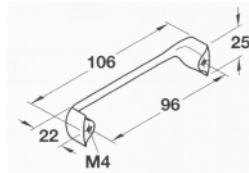

Discontinued ●

Discontinued when stock = 0 +

A Bow handle, 128 mm hole centres

- Zinc alloy

Finish	Cat. No.
Painted matt chrome	106.75.432

Order qty: 1 pc

B D handle, 96 mm hole centres

- Zinc alloy

Finish	Cat. No.
Matt nickel	104.58.652

Order qty: 1 pc

C Bar handle, 128 mm hole centres

- Zinc alloy

Finish	Cat. No.
Matt nickel	107.15.603

Order qty: 1 pc

D D Handle

- Zinc alloy

Order qty: 1 pc

Matt nickel finish shown

E D handle

- Zinc alloy

Finish	Length/Hole centres	
	88/64 mm	128/96 mm
Polished chrome	111.36.200	111.36.201
Matt chrome	+ 111.36.400	+ 111.36.401
Matt nickel	+ 111.36.600	+ 111.36.601

Order qty: 1 pc

Matt chrome finish shown

Polished chrome finish shown

F Bow handle

- Zinc alloy

Finish	Length/Hole centres
Brushed nickel	304/256 mm
	108.91.606

Order qty: 1 pc

Dimensions in mm