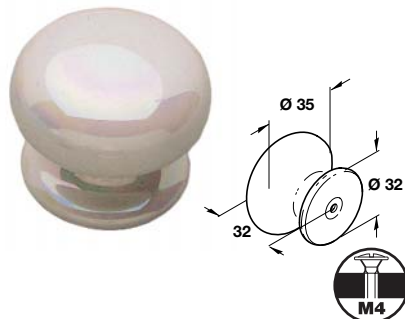

Unless otherwise indicated fixing screws are not included and must be ordered separately. The logo shown indicates the type of screw required; fixing screws are shown on page 117.

**Discontinued** •  
**Discontinued when stock = 0** +

Mother of pearl finish

**D** Knob, Ø 35 mm

- Ceramic

Finish	Cat. No.
Mother of pearl	130.45.719

Order qty: 1 pc

White / polished brass finish

**G** Knob, Ø 37 mm

- Ceramic with zinc alloy base

Knob/base	Cat. No.
White/polished brass	+ <del>130.19.700</del>

Order qty: 1 pc

**Discontinued when stock=0**  
**For 130.19.700 use alt. no. 130.19-0700**

White with grey ring finish

**F** Knob, Ø 35 mm

- Ceramic

Finish	Cat. No.
White	130.20.712
White with grey ring	130.20.703

Order qty: 1 pc