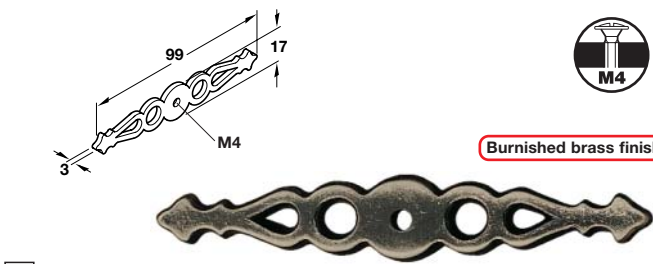

Unless otherwise indicated fixing screws are not included and must be ordered separately. The logo shown indicates the type of screw required; fixing screws are shown on page 117.

A Backplate, 139 mm

- Zinc alloy

Finish	Cat. No.
Antique brass	+ 118.05.164
Antique pewter	118.05.960

Order qty: 1 pc

B Backplate, 99 mm

- Zinc alloy

Finish	Cat. No.
Burnished brass	132.88.198
Antique pewter	132.88.992

Order qty: 1 pc

Item B.
Catalogue shows... 'Antique brass'
Correct Finish is 'Burnished brass'

C Knob, Ø 25 mm

- Zinc alloy

Finish	Cat. No.
Antique brass	134.27.177
Antique pewter	+ 134.27.971

Order qty: 1 pc

D Knob, Ø 32 mm

- Zinc alloy

Finish	Cat. No.
Antique brass	134.27.186
Antique pewter	134.27.980

Order qty: 1 pc

E Knob, Ø 29 mm

- Zinc alloy

Finish	Cat. No.
Antique brass	134.49.100
Antique pewter	134.49.904

Order qty: 1 pc

F Knob, Ø 35 mm

- Zinc alloy

Finish	Cat. No.
Antique pewter	118.28.900