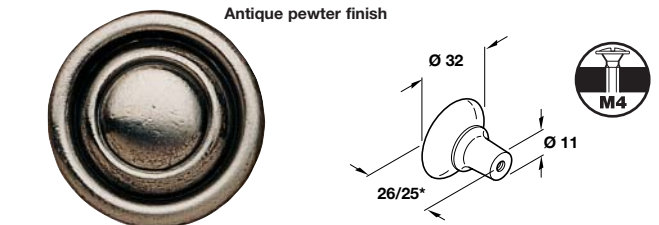

Unless otherwise indicated fixing screws are not included and must be ordered separately. The logo shown indicates the type of screw required; fixing screws are shown on page 117.

A Backplate, 139 mm

- Zinc alloy

Finish	Cat. No.
Antique brass	+ 118.05.164
Antique pewter	118.05.960

Order qty: 1 pc

B Backplate, 99 mm

- Zinc alloy

Finish	Cat. No.
Burnished brass	132.88.198
Antique pewter	132.88.992

Order qty: 1 pc

Item B.
Catalogue shows... 'Antique brass'
Correct Finish is 'Burnished brass'

C Knob, Ø 25 mm

- Zinc alloy

Finish	Cat. No.
Antique brass	134.27.177
Antique pewter	+ 134.27.971

Order qty: 1 pc

D Knob, Ø 32 mm

- Zinc alloy

Finish	Cat. No.
Antique brass	134.27.186
Antique pewter	134.27.980

Order qty: 1 pc

E Knob, Ø 29 mm

- Zinc alloy

Finish	Cat. No.
Antique brass	134.49.100
Antique pewter	134.49.904

Order qty: 1 pc

F Knob, Ø 35 mm

- Zinc alloy

Finish	Cat. No.
Antique pewter	118.28.900