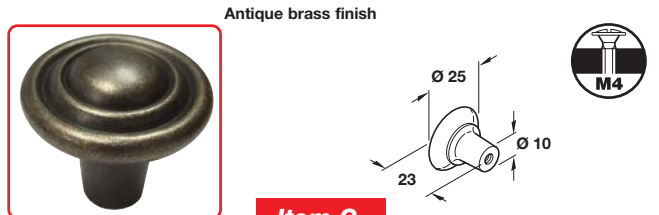

Unless otherwise indicated fixing screws are not included and must be ordered separately. The logo shown indicates the type of screw required; fixing screws are shown on page 117.

A Backplate, 139 mm

- Zinc alloy

Finish	Cat. No.
Antique brass	+ 118.05.164
Antique pewter	118.05.960

Order qty: 1 pc

B Backplate, 99 mm

- Zinc alloy

Finish	Cat. No.
Burnished brass	132.88.198
Antique pewter	132.88.992

Order qty: 1 pc

Item B.
Catalogue shows... 'Antique brass'
Correct Finish is 'Burnished brass'

C Knob, Ø 25 mm

- Zinc alloy

Finish	Cat. No.
Antique brass	134.27.177
Antique pewter	+ 134.27.971

Order qty: 1 pc

D Knob, Ø 32 mm

- Zinc alloy

Finish	Cat. No.
Antique brass	134.27.186
Antique pewter	134.27.980

Order qty: 1 pc

E Knob, Ø 29 mm

- Zinc alloy

Finish	Cat. No.
Antique brass	134.49.100
Antique pewter	134.49.904

Order qty: 1 pc

F Knob, Ø 35 mm

- Zinc alloy

Finish	Cat. No.
Antique pewter	118.28.900