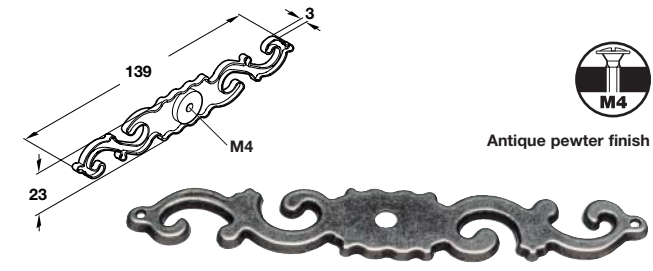

Unless otherwise indicated fixing screws are not included and must be ordered separately. The logo shown indicates the type of screw required; fixing screws are shown on page 117.

A Backplate, 139 mm

- Zinc alloy

Finish	Cat. No.
Antique brass	+ 118.05.164
Antique pewter	118.05.960

Order qty: 1 pc

B Backplate, 99 mm

- Zinc alloy

Finish	Cat. No.
Burnished brass	132.88.198
Antique pewter	132.88.992

Order qty: 1 pc

Item B.
Catalogue shows... 'Antique brass'
Correct Finish is 'Burnished brass'

C Knob, Ø 25 mm

- Zinc alloy

Finish	Cat. No.
Antique brass	134.27.177
Antique pewter	+ 134.27.971

Order qty: 1 pc

D Knob, Ø 32 mm

- Zinc alloy

Finish	Cat. No.
Antique brass	134.27.186
Antique pewter	134.27.980

Order qty: 1 pc

E Knob, Ø 29 mm

- Zinc alloy

Finish	Cat. No.
Antique brass	134.49.100
Antique pewter	134.49.904

Order qty: 1 pc

F Knob, Ø 35 mm

- Zinc alloy

Finish	Cat. No.
Antique pewter	118.28.900