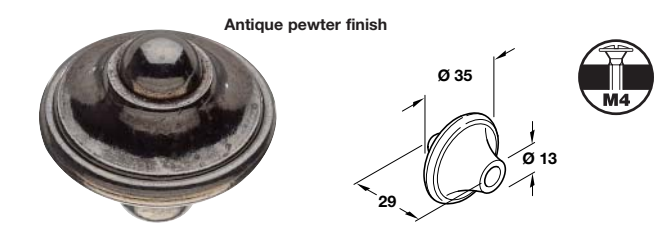

Finish	Cat. No.
Antique brass	+ 118.05.164
Antique pewter	118.05.960

Order qty: 1 pc

B Backplate, 99 mm

- Zinc alloy

Finish	Cat. No.
Burnished brass	132.88.198
Antique pewter	132.88.992

Order qty: 1 pc

Item B.
Catalogue shows... 'Antique brass'
Correct Finish is 'Burnished brass'

C Knob, Ø 25 mm

- Zinc alloy

Finish	Cat. No.
Antique brass	134.27.177
Antique pewter	+ 134.27.971

Order qty: 1 pc

D Knob, Ø 32 mm

- Zinc alloy

Finish	Cat. No.
Antique brass	134.27.186
Antique pewter	134.27.980

Order qty: 1 pc

E Knob, Ø 29 mm

- Zinc alloy

Finish	Cat. No.
Antique brass	134.49.100
Antique pewter	134.49.904

Order qty: 1 pc

F Knob, Ø 35 mm

- Zinc alloy

Finish	Cat. No.
Antique pewter	118.28.900