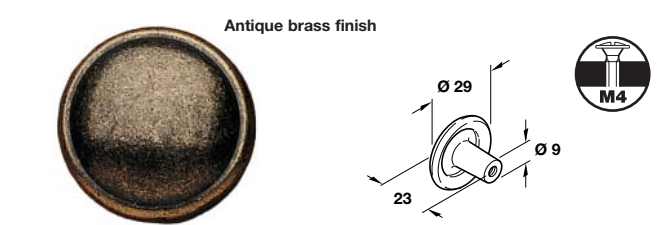

Finish	Cat. No.
Antique brass	+ 118.05.164
Antique pewter	118.05.960

Order qty: 1 pc

B Backplate, 99 mm

- Zinc alloy

Finish	Cat. No.
Burnished brass	132.88.198
Antique pewter	132.88.992

Order qty: 1 pc

Item B.
Catalogue shows... 'Antique brass'
Correct Finish is 'Burnished brass'

C Knob, Ø 25 mm

- Zinc alloy

Finish	Cat. No.
Antique brass	134.27.177
Antique pewter	+ 134.27.971

Order qty: 1 pc

D Knob, Ø 32 mm

- Zinc alloy

Finish	Cat. No.
Antique brass	134.27.186
Antique pewter	134.27.980

Order qty: 1 pc

E Knob, Ø 29 mm

- Zinc alloy

Finish	Cat. No.
Antique brass	134.49.100
Antique pewter	134.49.904

Order qty: 1 pc

F Knob, Ø 35 mm

- Zinc alloy

Finish	Cat. No.
Antique pewter	118.28.900