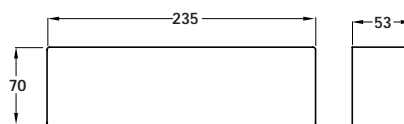

A Overhead door closers

• Specification:

Universal surface mounted rack and pinion door closer with flat form arm for doors up to 1250 mm, with variable closing force, latch action and closing speed. Closing speed on the front of the adjustment on the front of the mechanism with the latch action determined by the closer arm, and the power by the position on the door

• Also available with back check

• Fig. 1, Fig. 61 and Fig. 66 Applications

• **Certifire approved, CF250**

• Standard features:

Universal fixings (Fig.1, 61 and 66) in one closer

One closer for three sizes

Variable closing force (position on door)

Back-check (specify)

Adjustable latching action by arm

Steel flat form arm

Adjustable closing speed on front of closer

• Other products -

Hold open arm (see item C)

• Material:

Cast aluminium body

Conforms to BS EN 1154

Size	Max. door width	Min. closing moments
3	950 mm	18 Nm
4	1100 mm	26 Nm
5	1250 mm	37 Nm

Overhead door closer	Cat. No.
Silver	940.13.706
Black	931.16.103
Satin stainless	931.16.100
Polished stainless	931.16.102
Polished brass	931.16.108
Overhead door closer, backcheck	
Silver	940.25.106
Black	931.16.113
Satin stainless	931.16.110
Polished stainless	931.16.112
Polished brass	931.16.118

Packing: 1 pc

• For special brackets and mounting plates - see pages 11-12

• A door stop should always be used for non back checked doors, and at least 2/3rds of the door width away from the hinge

Door stops shown in Section 4, pages 44-45

B Full covers

- To suit item A
- Steel

Finish	Cat. No.
Satin stainless steel	940.13.130
Polished stainless steel	940.13.131
Polished brass	940.13.138

Packing: 1 pcs

Satin stainless steel finish

C Hold open arm

- To suit item A
- Selectable angle
- Steel
- **Not to be used on fire doors**

Finish	Cat. No.
Silver	940.01.975
Black	931.16.223

Packing: 1 pc