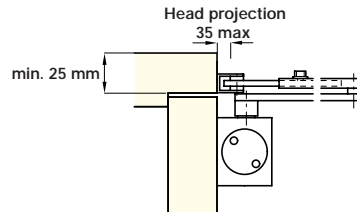

Overhead door closer	Cat. No.
Silver	940.13.706
Black	931.16.103
Satin stainless	931.16.100
Polished stainless	931.16.102
Polished brass	931.16.108
Overhead door closer, backcheck	
Silver	940.25.106
Black	931.16.113
Satin stainless	931.16.110
Polished stainless	931.16.112
Polished brass	931.16.118

Packing: 1 pc

• For special brackets and mounting plates - see pages 11-12

• A door stop should always be used for non back checked doors, and at least 2/3rds of the door width away from the hinge

Door stops shown in Section 4, pages 44-45

Standard application 1
Closer is fixed to the pull side of the door