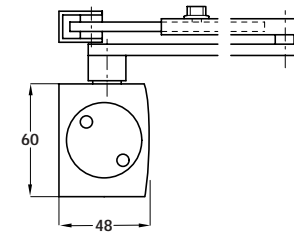

• Material:

Cast aluminium body

Conforms to BS EN 1154

Size	Max. door width	Min. closing moments
3	950 mm	18 Nm
4	1100 mm	26 Nm
5	1250 mm	37 Nm

Overhead door closer	Cat. No.
Silver	940.13.706
Black	931.16.103
Satin stainless	931.16.100
Polished stainless	931.16.102
Polished brass	931.16.108
Overhead door closer, backcheck	
Silver	940.25.106
Black	931.16.113
Satin stainless	931.16.110
Polished stainless	931.16.112
Polished brass	931.16.118

Standard application 1
Closer is fixed to the pull side of the door

Transom application 61
Closer is fixed to the push side of the door (overhead installation)

B Full covers

- To suit item A
- Steel

Finish	Cat. No.
Satin stainless steel	940.13.130
Polished stainless steel	940.13.131
Polished brass	940.13.138