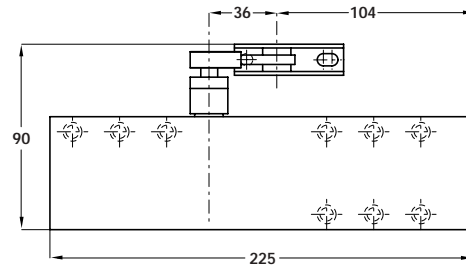

Overhead door closer	Cat. No.
Silver	940.13.706
Black	931.16.103
Satin stainless	931.16.100
Polished stainless	931.16.102
Polished brass	931.16.108
Overhead door closer, backcheck	
Silver	940.25.106
Black	931.16.113
Satin stainless	931.16.110
Polished stainless	931.16.112
Polished brass	931.16.118

Packing: 1 pc

• For special brackets and mounting plates - see pages 11-12

• A door stop should always be used for non back checked doors, and at least 2/3rds of the door width away from the hinge

Door stops shown in Section 4, pages 44-45

Standard application 1
Closer is fixed to the pull side of the door