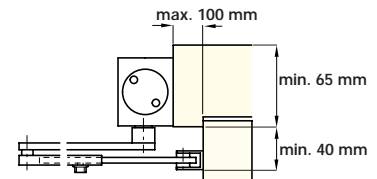

• Material:

Cast aluminium body

Conforms to BS EN 1154

Size	Max. door width	Min. closing moments
3	950 mm	18 Nm
4	1100 mm	26 Nm
5	1250 mm	37 Nm

Overhead door closer	Cat. No.
Silver	940.13.706
Black	931.16.103
Satin stainless	931.16.100
Polished stainless	931.16.102
Polished brass	931.16.108
Overhead door closer, backcheck	
Silver	940.25.106
Black	931.16.113
Satin stainless	931.16.110
Polished stainless	931.16.112
Polished brass	931.16.118

Standard application 1
Closer is fixed to the pull side of the door

Transom application 61
Closer is fixed to the push side of the door (overhead installation)

B Full covers

- To suit item A
- Steel

Finish	Cat. No.
Satin stainless steel	940.13.130
Polished stainless steel	940.13.131
Polished brass	940.13.138