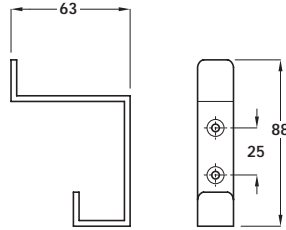

A Hat and coat hook

- Fixing screws included
- Stainless steel

Finish	Cat. No.
Satin stainless steel	843.84.020
Polished stainless steel	843.84.030

Packing: 1 pc

Item B.
Drawing/photo/text amended due to completely new spec