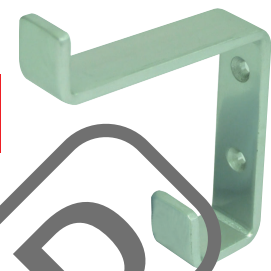

Packing: 1 pc

Item B.
Text amended due to completely new spec

B Hat and coat hook

- Aluminium

Finish	Cat. No.
Polished anodised	843.85.000

Order qty: 1 pc

Item B.
Illustration and photo amended

- **Discontinued**
- + **Discontinued when stock = 0**