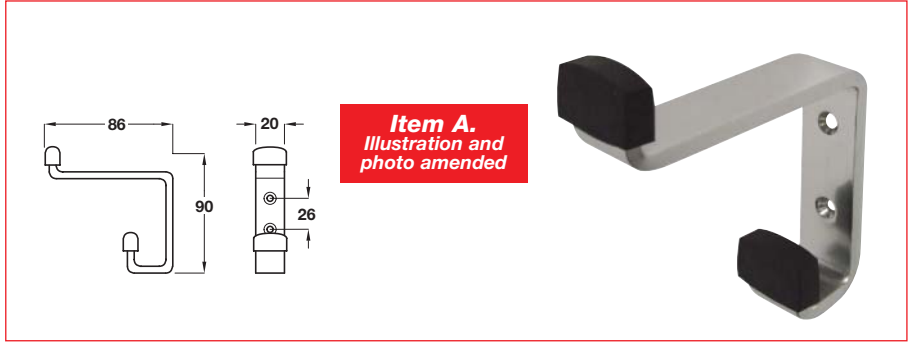

Item A.
Text amended due to completely new spec

A Hat and coat hook

- Aluminium

Finish	Cat. No.
Polished anodised	843.85.000

Order qty: 1 pc

Re-instated

Polished chrome finish shown

B Hat and coat hook