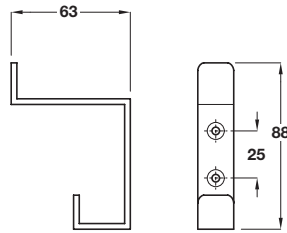

A Hat and coat hook

- Fixing screws included
- Stainless steel

Finish	Cat. No.
Satin stainless steel	843.84.020
Polished stainless steel	843.84.030

Packing: 1 pc

Item B.
Drawing/photo/text amended due to completely new spec