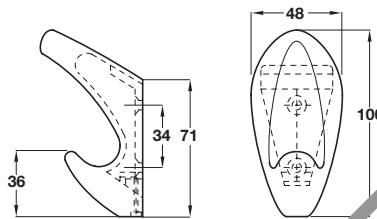

B Hat and coat hook

- Fixing screws included
- Brass

Finish	Cat. No.
Gold-plated	843.86.800

Packing: 1 pc