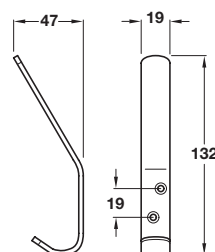

E Strip pattern hat and coat hook

- Fixing screws included
- Aluminium

Finish	Cat. No.
Satin anodised	842.48.080

Packing: 1 pc