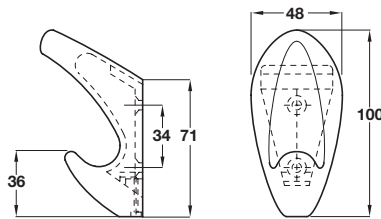

Order qty: 1 pc

Item A.
Illustration and photo amended

Polished chrome finish shown

B Hat and coat hook

- Fixing screws included
- Brass

Finish	Cat. No.
Gold-plated	843.86.800

Packing: 1 pc

Item A.
Text amended due to completely new spec