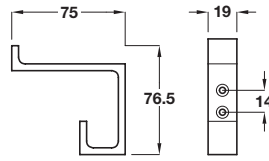

Item A.
Text amended due to completely new spec

A Hat and coat hook

- Aluminium

Finish	Cat. No.
Polished anodised	+ 843.85.000

Order qty: 1 pc