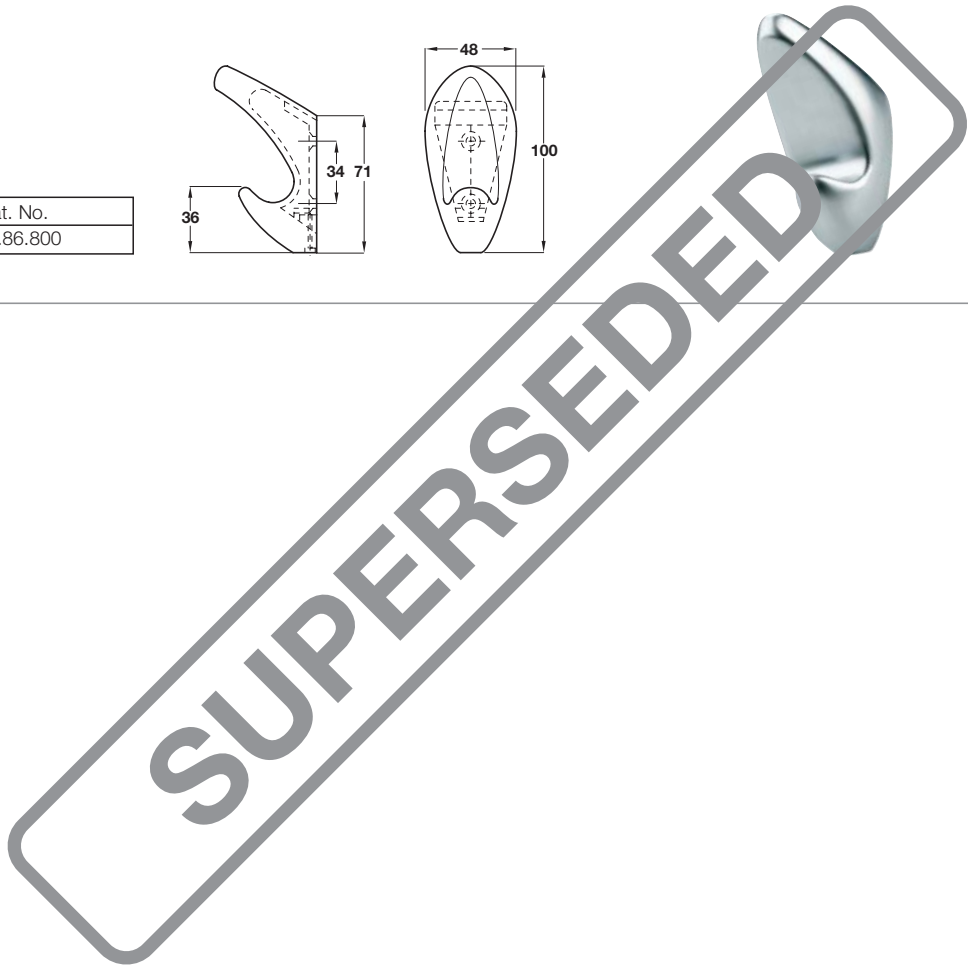

Order qty: 1 pc

Re-instated

Polished chrome finish shown

B Hat and coat hook

- Fixing screws included
- Brass

Finish	Cat. No.
Gold-plated	843.86.800

Packing: 1 pc

Item A.
Text amended due to completely new spec