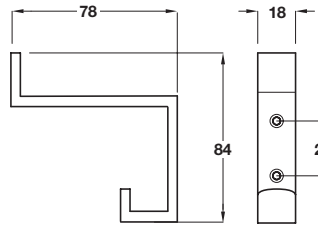

B Hat and coat hook

- Aluminium

Finish	Cat. No.
Polished anodised	843.85.000

Order qty: 1 pc