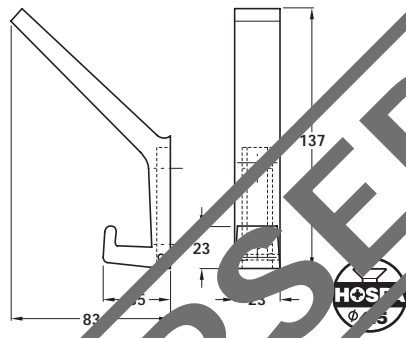

Packing: 1 pc

Item B.
Drawing amended to show buffered hook
Catalogue shows 77,74 and 30 mm
Correct dimensions are 82,67 and 27 mm

B Hat and coat hook

- Fixing screws included
- Aluminium

Finish	Cat. No.
Polished anodised	843.85.000

Packing: 1 pc

C Hat and coat hook

- Nylon

Colour	Cat. No.
Red	843.54.900
Black	843.54.300
Dark grey	843.54.500
White	843.54.700
Yellow	843.54.600
Dark green	843.54.000
Dark blue	843.54.800

Packing: 1 pc

Dark grey finish shown