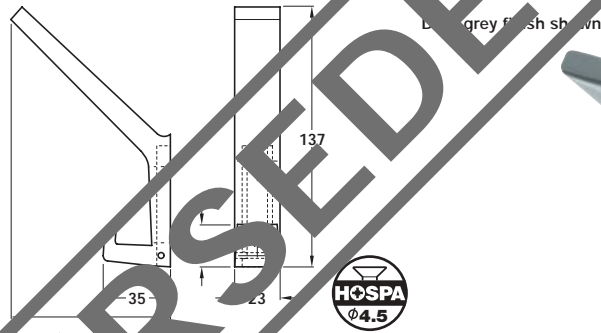

C Hat and coat hook

- Nylon

Colour	Cat. No.
Red	843.54.900
Black	843.54.300
Dark grey	843.54.500
White	843.54.700
Yellow	843.54.600
Dark green	843.54.000
Dark blue	843.54.800

Packing: 1 pc

D Hat and coat hook

- Fixing screws included
- Brass

Finish	Cat. No.
Polished chrome	843.86.200
Satin chrome	843.86.400
Gold-plated	843.86.300

Packing: 1 pc