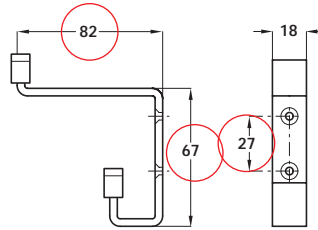

B Hat and coat hook

- Fixing screws included
- Aluminium

Finish	Cat. No.
Polished anodised	843.85.000

Packing: 1 pc