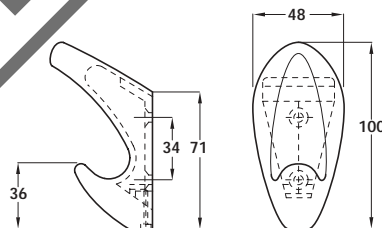

D Hat and coat hook

- Fixing screws included
- Brass

Finish	Cat. No.
Polished chrome	843.86.200
Satin chrome	843.86.400
Gold-plated	843.86.300

Packing: 1 pc