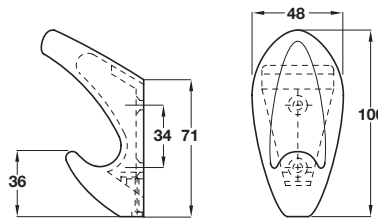

B Hat and coat hook

- Fixing screws included
- Brass

Finish	Cat. No.
Gold-plated	843.86.800

Packing: 1 pc