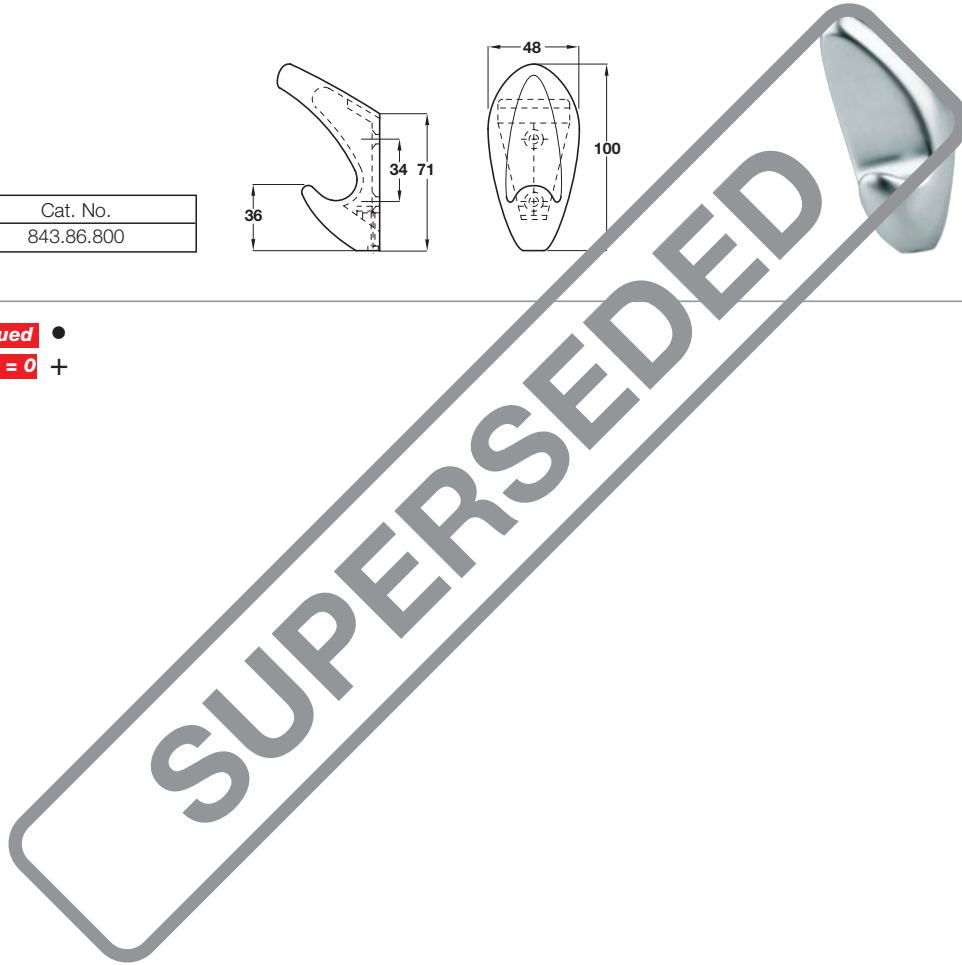

Discontinued •

Discontinued when stock = 0 +