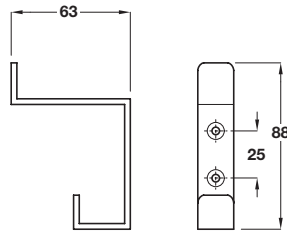

A Hat and coat hook

- Fixing screws included
- Stainless steel

Finish	Cat. No.
Satin stainless steel	843.84.020
Polished stainless steel	843.84.030

Packing: 1 pc