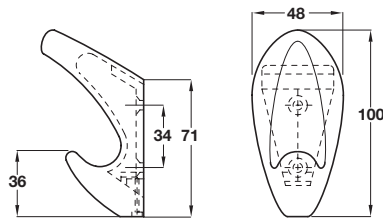

B Hat and coat hook

- Fixing screws included
- Brass

Finish	Cat. No.
Gold-plated	843.86.800

Packing: 1 pc