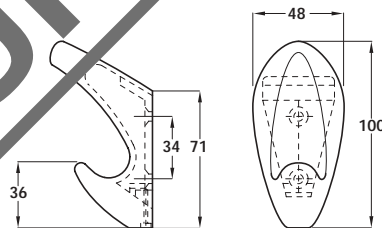

A Hat and coat hook

- Fixing screws included
- Stainless steel

Finish	Cat. No.
Satin stainless steel	843.84.020
Polished stainless steel	843.84.030

Packing: 1 pc

Item B.
Drawing amended to show buffered hook
Catalogue shows 77,74 and 30 mm
Correct dimensions are 82,67 and 27 mm

B Hat and coat hook

- Fixing screws included
- Aluminium

Finish	Cat. No.
Polished anodised	843.85.000

Packing: 1 pc

C Hat and coat hook

- Nylon

Colour	Cat. No.
Red	843.54.900
Black	843.54.300
Dark grey	843.54.500
White	843.54.700
Yellow	843.54.600
Dark green	843.54.000
Dark blue	843.54.800

Packing: 1 pc

Dark grey finish shown

SUPERSEDED

D Hat and coat hook

- Fixing screws included
- Brass

Finish	Cat. No.
Polished chrome	843.86.200
Satin chrome	843.86.400
Gold-plated	843.86.800

Packing: 1 pc

Polished chrome finish shown

E Strip pattern hat and coat hook

- Fixing screws included
- Aluminium

Finish	Cat. No.
Satin anodised	842.48.080

Packing: 1 pc