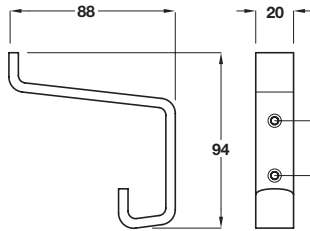

Packing: 1 pc

Item B.
Drawing/photo/text amended due to completely new spec

B Hat and coat hook

- Aluminium

Finish	Cat. No.
Polished anodised	843.85.000

Order qty: 1 pc

• **Discontinued**

+ **Discontinued when stock = 0**