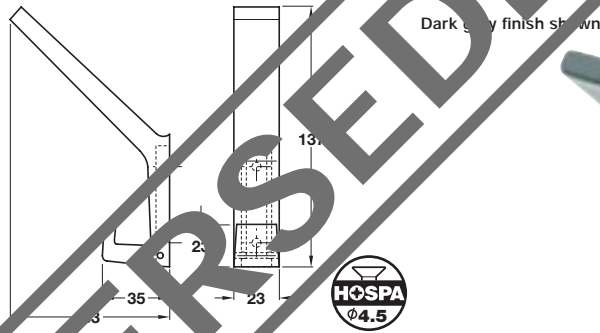

C Hat and coat hook

- Nylon

Colour	Cat. No.
Red	843.54.900
Black	843.54.300
Dark grey	843.54.500
White	843.54.700
Yellow	843.54.600
Dark green	● ~~843.54.000~~
Dark blue	843.54.800

Packing: 1 pc

Polished chrome finish shown

D Hat and coat hook

- Fixing screws included
- Brass

Finish	Cat. No.
Polished chrome	843.86.000
Satin chrome	843.86.400
Gold-plated	843.86.800

Packing: 1 pc