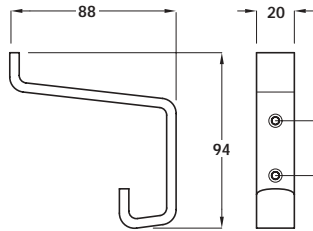

Packing: 1 pc

Item B.
Drawing/photo/text amended due to completely new spec

B Hat and coat hook

- Aluminium

Finish	Cat. No.
Polished anodised	843.85.000

Order qty: 1 pc

C Hat and coat hook

- Nylon