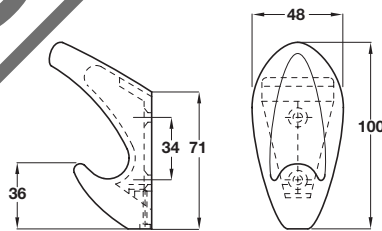

A Hat and coat hook

- Fixing screws included
- Stainless steel

Finish	Cat. No.
Satin stainless steel	843.84.020
Polished stainless steel	843.84.030

Packing: 1 pc

Item B.
Drawing/photo/text amended due to completely new spec

B Hat and coat hook

- Aluminium

Finish	Cat. No.
Polished anodised	843.85.000

Order qty: 1 pc

• **Discontinued**

+ **Discontinued when stock = 0**

C Hat and coat hook

- Nylon

Colour	Cat. No.
Red	843.54.900
Black	843.54.300
Dark grey	843.54.500
White	843.54.700
Yellow	843.54.600
Dark green	● ~~843.54.000~~
Dark blue	843.54.800

Packing: 1 pc

Polished chrome finish shown

D Hat and coat hook

- Fixing screws included
- Brass

Finish	Cat. No.
Polished chrome	843.86.000
Satin chrome	843.86.400
Gold-plated	843.86.800

Packing: 1 pc

E Strip pattern hat and coat hook

- Fixing screws included
- Aluminium

Finish	Cat. No.
Satin anodised	842.48.080

Packing: 1 pc

We reserve the right to alter specifications without notice.

Dimensions in mm