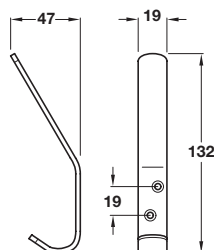

D Hat and coat hook

- Fixing screws included
- Brass

Finish	Cat. No.
Polished chrome	843.86.000
Satin chrome	843.86.400
Gold-plated	843.86.800

Packing: 1 pc

E Strip pattern hat and coat hook

- Fixing screws included
- Aluminium

Finish	Cat. No.
Satin anodised	842.48.080

Packing: 1 pc

We reserve the right to alter specifications without notice.

Dimensions in mm

A Hat and coat hook

- Fixing screws included
- Stainless steel

Finish	Cat. No.
Satin stainless steel	843.84.020
Polished stainless steel	843.84.030

Packing: 1 pc

Item B.
Drawing amended to show buffered hook
Catalogue shows 77,74 and 30 mm
Correct dimensions are 82,67 and 27 mm

B Hat and coat hook

- Fixing screws included
- Aluminium

Finish	Cat. No.
Polished anodised	843.85.000