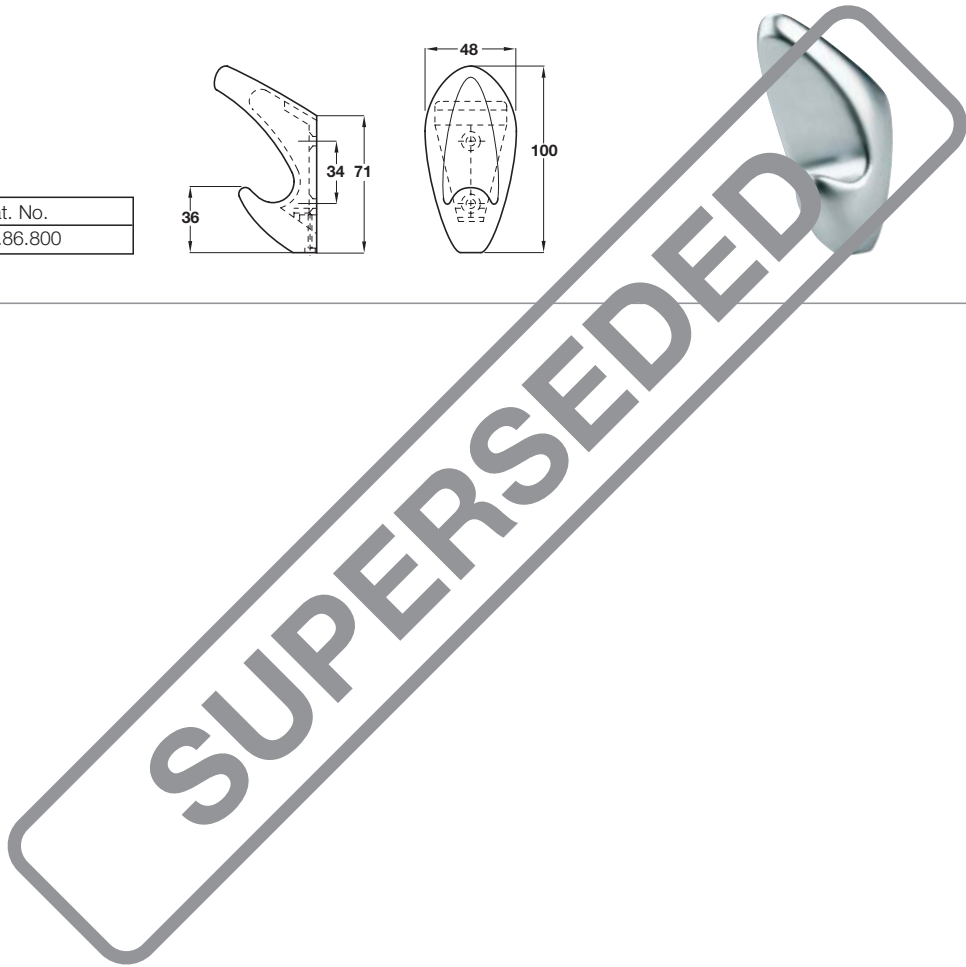

Order qty: 1 pc

Item A.
Illustration and photo amended

Polished chrome finish shown

B Hat and coat hook

- Fixing screws included
- Brass

Finish	Cat. No.
Gold-plated	843.86.800

Packing: 1 pc

Item A.
Text amended due to completely new spec