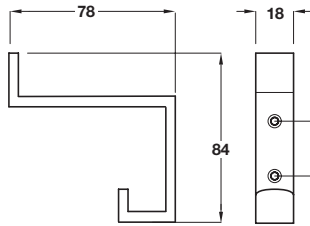

Item A.
Text amended due to completely new spec

Item A.
Illustration and photo amended