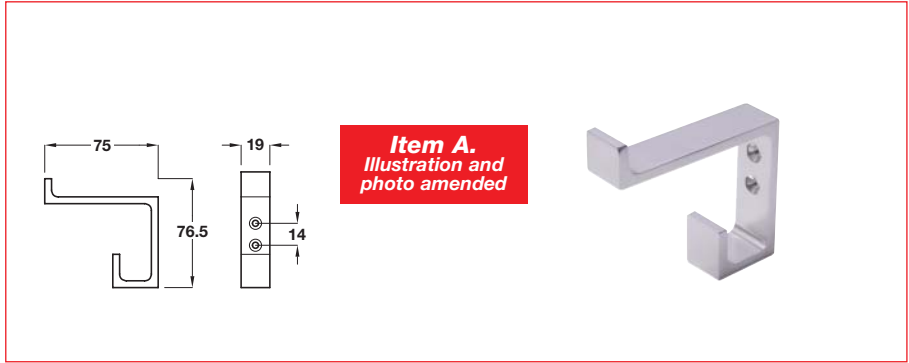

Item A.
Text amended due to completely new spec

A Hat and coat hook

- Aluminium

Finish	Cat. No.
Polished anodised	843.85.000

Order qty: 1 pc

Re-instated