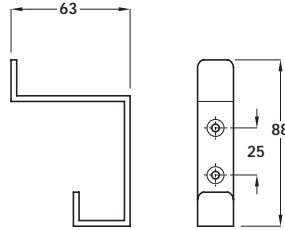

Packing: 1 pc

We reserve the right to alter specifications without notice.

Dimensions in mm

A Hat and coat hook

- Fixing screws included
- Stainless steel

Finish	Cat. No.
Satin stainless steel	843.84.020
Polished stainless steel	843.84.030

Packing: 1 pc

Item B.
Drawing amended to show buffered hook
Catalogue shows 77,74 and 30 mm
Correct dimensions are 82,67 and 27 mm

B Hat and coat hook

- Fixing screws included
- Aluminium

Finish	Cat. No.
Polished anodised	843.85.000