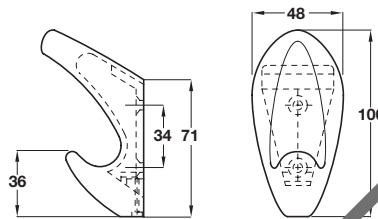

A Hat and coat hook

- Aluminium

Finish	Cat. No.
Polished anodised	843.85.000

Order qty: 1 pc

Polished chrome finish shown