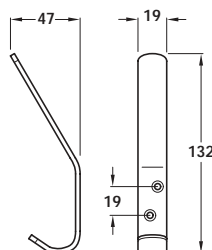

Colour	Cat. No.
Red	843.54.900
Black	843.54.300
Dark grey	843.54.500
White	843.54.700
Yellow	843.54.600
Dark green	843.54.000
Dark blue	843.54.800

Packing: 1 pc

D Hat and coat hook

- Fixing screws included
- Brass

Finish	Cat. No.
Polished chrome	843.86.200
Satin chrome	843.86.400
Gold-plated	843.86.300

Packing: 1 pc

E Strip pattern hat and coat hook

- Fixing screws included
- Aluminium

Finish	Cat. No.
Satin anodised	842.48.080

Packing: 1 pc

We reserve the right to alter specifications without notice.

Dimensions in mm

A Hat and coat hook

- Fixing screws included
- Stainless steel

Finish	Cat. No.
Satin stainless steel	843.84.020
Polished stainless steel	843.84.030

Packing: 1 pc

Item B.
Drawing amended to show buffered hook
Catalogue shows 77,74 and 30 mm
Correct dimensions are 82,67 and 27 mm

B Hat and coat hook

- Fixing screws included
- Aluminium

Finish	Cat. No.
Polished anodised	843.85.000