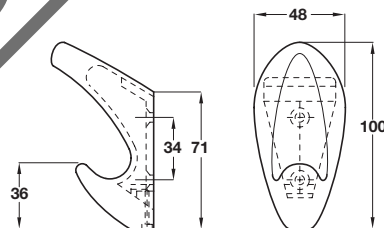

A Hat and coat hook

- Fixing screws included
- Stainless steel

Finish	Cat. No.
Satin stainless steel	843.84.020
Polished stainless steel	843.84.030

Packing: 1 pc

Item B.
Text amended due to completely new spec

B Hat and coat hook

- Aluminium

Finish	Cat. No.
Polished anodised	843.85.000

Order qty: 1 pc

Item B.
Illustration and photo amended

- **Discontinued**
- + **Discontinued when stock = 0**

C Hat and coat hook

- Nylon

Colour	Cat. No.
Red	843.54.900
Black	843.54.300
Dark grey	843.54.500
White	843.54.700
Yellow	843.54.600
Dark green	● ~~843.54.000~~
Dark blue	843.54.800

Packing: 1 pc

Dark grey finish shown

SUPERSEDED

D Hat and coat hook

- Fixing screws included
- Brass

Finish	Cat. No.
Polished chrome	843.86.200
Satin chrome	843.86.400
Gold-plated	843.86.800

Packing: 1 pc

Polished chrome finish shown

E Strip pattern hat and coat hook

- Fixing screws included
- Aluminium

Finish	Cat. No.
Satin anodised	842.48.080

Packing: 1 pc