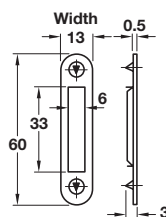

A Cylinder drawer/cupboard rim lock with deadbolt, ref 4147

- With \varnothing 22 mm cylinder
- Brass-plated zinc alloy deadbolt
- For wooden cupboards or drawers. Cylinder rotates to produce a drawer lock or a right or left hand cupboard lock
- Deadbolt withdrawn by key, key can be removed in locked or unlocked position
- 16 mm cylinder projection to suit **12.5 mm** material thickness
- **4 pin tumblers** = in excess of 500 different key changes
- Gold enamelled zinc alloy case, **brass** cylinder with polished brass cap
- **Accessories:** 2 keys and cylinder rosette

Discontinued •
Discontinued when stock = 0 +

Not supplied master keyed

B Cylinder till/cupboard rim lock with spring bolt, ref 4148

- With \varnothing 22 mm cylinder
- Sprung brass-plated zinc alloy bolt
- For wooden cupboards or tills. Cylinder rotates to produce a till lock or a right or left hand cupboard lock
- Slam to shut, bolt withdrawn by key
- 16 mm cylinder projection to suit **12.5 mm** maximum material thickness
- **4 pin tumblers** = in excess of 500 different key changes
- Gold enamelled zinc alloy case, **brass** cylinder with polished brass cap
- **Accessories:** 2 keys, cylinder rosette

Random key changes	Left/Right
Cat. No.	230.09.800

Packing: 1 pc

Keyed alike or master key system available to special order

Order striking plate D separately

D Strike plates

- Screw mounted, 13 mm width, Steel

Width	Nickel-plated	Brass-plated
13 mm	239.05.704	239.05.508

Packing: 100 pcs

Dimensions in mm

We reserve the right to alter specifications without notice.