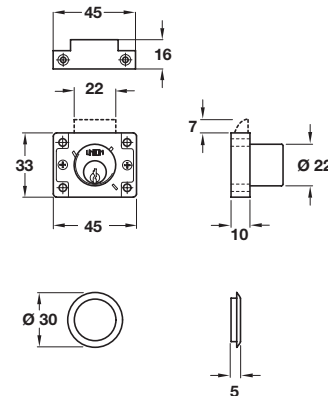

Not supplied master keyed

C Straight cupboard rim lock with deadbolt, ref 51

- 2 levers
- Brass deadbolt
- Can be mounted left or right, for wooden cupboards
- Deadbolt withdrawn by key, key can only be removed in unlocked position
- Surface mounted
- 12 possible key changes
- Sanded brass case
- **Accessories:** 2 nickel-plated iron keys

Random key changes	Left/Right
Cat. No.	230.09.800

Packing: 1 pc