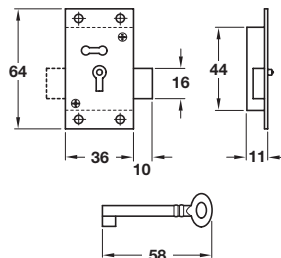

A Cylinder drawer/cupboard rim lock with deadbolt, ref 4147

- With \varnothing 22 mm cylinder
- Brass-plated zinc alloy deadbolt
- For wooden cupboards or drawers. Cylinder rotates to produce a drawer lock or a right or left hand cupboard lock
- Deadbolt withdrawn by key, key can be removed in locked or unlocked position
- 16 mm cylinder projection to suit **12.5 mm** material thickness
- **4 pin tumblers** = in excess of 500 different key changes
- Gold enamelled zinc alloy case, **brass** cylinder with polished brass cap
- **Accessories:** 2 keys and cylinder rosette

Discontinued •
Discontinued when stock = 0 +

Not supplied master keyed

B Cylinder till/cupboard rim lock with spring bolt, ref 4148

- With \varnothing 22 mm cylinder
- Sprung brass-plated zinc alloy bolt
- For wooden cupboards or tills. Cylinder rotates to produce a till lock or a right or left hand cupboard lock
- Slam to shut, bolt withdrawn by key
- 16 mm cylinder projection to suit **12.5 mm** maximum material thickness
- **4 pin tumblers** = in excess of 500 different key changes
- Gold enamelled zinc alloy case, **brass** cylinder with polished brass cap
- **Accessories:** 2 keys, cylinder rosette

Random key changes	Left/Right
Cat. No.	230.09.800

Packing: 1 pc

Keyed alike or master key system available to special order

Order striking plate D separately

D Strike plates

- Screw mounted, 13 mm width, Steel

Width	Nickel-plated	Brass-plated
13 mm	239.05.704	239.05.508

Packing: 100 pcs

Dimensions in mm

We reserve the right to alter specifications without notice.