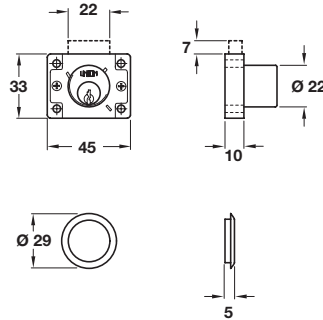

A Cylinder drawer/cupboard rim lock with deadbolt, ref 4147

- With \varnothing 22 mm cylinder
- Brass-plated zinc alloy deadbolt
- For wooden cupboards or drawers. Cylinder rotates to produce a drawer lock or a right or left hand cupboard lock
- Deadbolt withdrawn by key, key can be removed in locked or unlocked position
- 16 mm cylinder projection to suit **12.5 mm** material thickness
- **4 pin tumblers** = in excess of 500 different key changes
- Gold enamelled zinc alloy case, **brass** cylinder with polished brass cap
- **Accessories:** 2 keys and cylinder rosette

Discontinued •
Discontinued when stock = 0 +

Not supplied master keyed

B Cylinder till/cupboard rim lock with spring bolt, ref 4148

- With \varnothing 22 mm cylinder
- Sprung brass-plated zinc alloy bolt
- For wooden cupboards or tills. Cylinder rotates to produce a till lock or a right or left hand cupboard lock
- Slam to shut, bolt withdrawn by key
- 16 mm cylinder projection to suit **12.5 mm** maximum material thickness
- **4 pin tumblers** = in excess of 500 different key changes
- Gold enamelled zinc alloy case, **brass** cylinder with polished brass cap
- **Accessories:** 2 keys, cylinder rosette

Random key changes	Left/Right
Cat. No.	230.09.800

Packing: 1 pc

Keyed alike or master key system available to special order

Order striking plate D separately

D Strike plates

- Screw mounted, 13 mm width, Steel

Width	Nickel-plated	Brass-plated
13 mm	239.05.704	239.05.508

Packing: 100 pcs

Dimensions in mm

We reserve the right to alter specifications without notice.