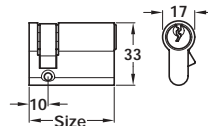

A Single cylinder

- **Operation:** Key only. One side
- **Body:** Profile, brass
- **Finishes:** Bright nickel or bright brass
- **Pins:** 5 no.
- **Keys:** 3 no.
- Securing screw included
- To differ

Finish	Size	Cat. No.
Bright brass	40 mm	916.55.230
Bright nickel	40 mm	916.55.130
Bright brass	45 mm	916.55.200
Bright nickel	45 mm	916.55.100
Bright brass	50 mm	916.55.210
Bright nickel	50 mm	916.55.110
Bright brass	55 mm	916.55.220
Bright nickel	55 mm	916.55.120

Packing: 1 pc