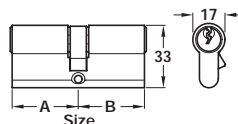

B Double cylinder

- **Operation:** Key only. Both sides
- **Body:** Profile, brass
- **Finish:** Bright nickel or bright brass
- **Pins:** 5 no.
- **Keys:** 3 no.
- Securing screw included
- To differ only

Finish	Size (A x B)	Cat. No.
Bright brass	30x30mm	916.55.440
Bright nickel	30x30mm	916.55.340
Bright brass	35x35mm	916.55.400
Bright nickel	35x35mm	916.55.300
Bright brass	40x40mm	916.55.410
Bright nickel	40x40mm	916.55.310
Bright brass	35x45mm	916.55.420
Bright nickel	35x45mm	916.55.320
Bright brass	35x50mm	916.55.430
Bright nickel	35x50mm	916.55.330
Bright nickel	40x50mm	916.55.350
Bright nickel	40x60mm	916.55.360
Bright nickel	45x50mm	916.55.370
Bright nickel	45x55mm	916.55.380

Packing: 1 pc