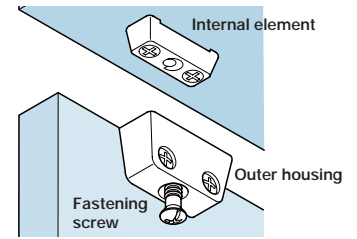

Knock Down Fittings, Screw Fixing, Surface Mounted

HÄFELE

Order Online at www.hafele.co.uk

Dimensions in mm

A 'T' knock down fittings

Finish	Cat. No.
White	262.61.700
Brown	262.61.100

Packing: 100 and 1000 pcs

B Modesty knock down fittings

Finish	Cat. No.
White	262.57.705
Cream white	262.57.401
Brown	262.57.107

Packing: 100 pcs (200 blocks)

C Modesty knock down fittings

Finish	Cat. No.
White	262.57.714
Cream white	262.57.410
Beige	262.57.411
Magnolia	262.57.910
Brown	262.57.116
Black	262.57.300
Beech	262.57.350

Packing: 100 pcs

- **Discontinued**
- + **Discontinued when stock = 0**

D Knock down fittings

Finish	Cat. No.
White	261.16.710
Black	● 261.16.310

Packing: 1000 pcs

2

KD Fittings, Surface Mounted

- **A** 'T' knock down fittings
- Plastic outer housing
- Galvanized steel plug element and fastening screw

- **B** Modesty knock down fittings
- Two blocks form one fittings
- Plastic, with galvanized steel fastening screw

- **C** Modesty knock down fittings
- One block only
- Plastic

- **D** Knock down fittings
- Zinc alloy outer housing, plastic plug element