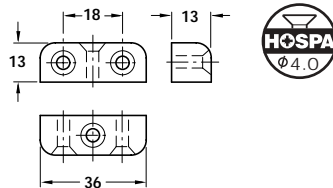

Knock Down Fittings, Screw Fixing, Surface Mounted

HÄFELE

Order Online at www.hafele.co.uk

Dimensions in mm

A 'T' knock down fittings

Finish	Cat. No.
White	262.61.700
Brown	262.61.100

Packing: 100 and 1000 pcs

B Modesty knock down fittings

Finish	Cat. No.
White	262.57.705
Cream white	262.57.401
Brown	262.57.107

Packing: 100 pcs (200 blocks)

C Modesty knock down fittings

Finish	Cat. No.
White	262.57.714
Cream white	262.57.410
Beige	262.57.411
Magnolia	262.57.910
Brown	262.57.116
Black	262.57.300
Beech	262.57.350

Packing: 100 pcs

- **Discontinued**
- + **Discontinued when stock = 0**

D Knock down fittings

Finish	Cat. No.
White	261.16.710
Black	● 261.16.310

Packing: 1000 pcs

2

KD Fittings, Surface Mounted

- **A** 'T' knock down fittings
- Plastic outer housing
- Galvanized steel plug element and fastening screw

- **B** Modesty knock down fittings
- Two blocks form one fittings
- Plastic, with galvanized steel fastening screw

- **C** Modesty knock down fittings
- One block only
- Plastic

- **D** Knock down fittings
- Zinc alloy outer housing, plastic plug element