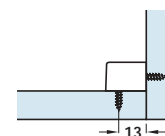

B Modesty knock down fittings

Finish	Cat. No.
White	262.57.705
Cream white	262.57.401
Brown	262.57.107

Packing: 100 pcs (200 blocks)

C Modesty knock down fittings

Finish	Cat. No.
White	262.57.714
Cream white	262.57.410
Beige	262.57.411
Magnolia	262.57.910
Brown	262.57.116
Black	262.57.300
Beech	262.57.350

Packing: 100 pcs

- **Discontinued**
- + **Discontinued when stock = 0**

D Knock down fittings

Finish	Cat. No.
White	261.16.710
Black	● 261.16.310

Packing: 1000 pcs

2

KD Fittings, Surface Mounted

- **A** 'T' knock down fittings
- Plastic outer housing
- Galvanized steel plug element and fastening screw

- **B** Modesty knock down fittings
- Two blocks form one fittings
- Plastic, with galvanized steel fastening screw

- **C** Modesty knock down fittings
- One block only
- Plastic

- **D** Knock down fittings
- Zinc alloy outer housing, plastic plug element