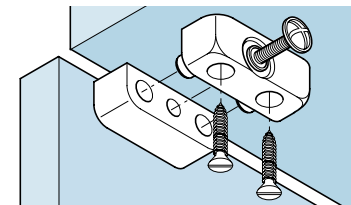

Knock Down Fittings, Screw Fixing, Surface Mounted

HÄFELE

Order Online at www.hafele.co.uk

Dimensions in mm

A 'T' knock down fittings

Finish	Cat. No.
White	262.61.700
Brown	262.61.100

Packing: 100 and 1000 pcs

B Modesty knock down fittings

Finish	Cat. No.
White	262.57.705
Cream white	262.57.401
Brown	262.57.107

Packing: 100 pcs (200 blocks)

C Modesty knock down fittings

Finish	Cat. No.
White	262.57.714
Cream white	262.57.410
Beige	262.57.411
Magnolia	262.57.910
Brown	262.57.116
Black	262.57.300
Beech	262.57.350

Packing: 100 pcs

- **Discontinued**
- + **Discontinued when stock = 0**

D Knock down fittings

Finish	Cat. No.
White	261.16.710
Black	● 261.16.310

Packing: 1000 pcs

2

KD Fittings, Surface Mounted

- **A** 'T' knock down fittings
- Plastic outer housing
- Galvanized steel plug element and fastening screw

- **B** Modesty knock down fittings
- Two blocks form one fittings
- Plastic, with galvanized steel fastening screw

- **C** Modesty knock down fittings
- One block only
- Plastic

- **D** Knock down fittings
- Zinc alloy outer housing, plastic plug element