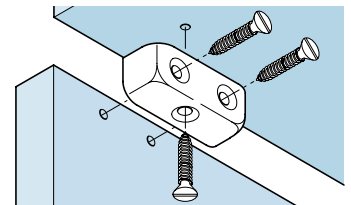

Knock Down Fittings, Screw Fixing, Surface Mounted

HÄFELE

Order Online at www.hafele.co.uk

Dimensions in mm

A 'T' knock down fittings

Finish	Cat. No.
White	262.61.700
Brown	262.61.100

Packing: 100 and 1000 pcs

B Modesty knock down fittings

Finish	Cat. No.
White	262.57.705
Cream white	262.57.401
Brown	262.57.107

Packing: 100 pcs (200 blocks)

C Modesty knock down fittings

Finish	Cat. No.
White	262.57.714
Cream white	262.57.410
Beige	262.57.411
Magnolia	262.57.910
Brown	262.57.116
Black	262.57.300
Beech	262.57.350

Packing: 100 pcs

- **Discontinued**
- + **Discontinued when stock = 0**

D Knock down fittings

Finish	Cat. No.
White	261.16.710
Black	● 261.16.310

Packing: 1000 pcs

2

KD Fittings, Surface Mounted

- **A** 'T' knock down fittings
- Plastic outer housing
- Galvanized steel plug element and fastening screw

- **B** Modesty knock down fittings
- Two blocks form one fittings
- Plastic, with galvanized steel fastening screw

- **C** Modesty knock down fittings
- One block only
- Plastic

- **D** Knock down fittings
- Zinc alloy outer housing, plastic plug element