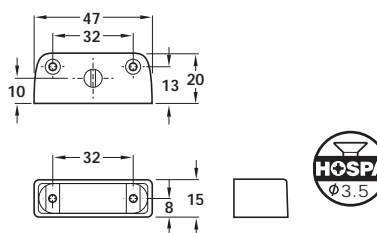

Knock Down Fittings, Screw Fixing, Surface Mounted

HÄFELE

Order Online at www.hafele.co.uk

Dimensions in mm

A 'T' knock down fittings

Finish	Cat. No.
White	262.61.700
Brown	262.61.100

Packing: 100 and 1000 pcs

B Modesty knock down fittings

Finish	Cat. No.
White	262.57.705
Cream white	262.57.401
Brown	262.57.107

Packing: 100 pcs (200 blocks)

C Modesty knock down fittings

Finish	Cat. No.
White	262.57.714
Cream white	262.57.410
Beige	262.57.411
Magnolia	262.57.910
Brown	262.57.116
Black	262.57.300
Beech	262.57.350

Packing: 100 pcs

- **Discontinued**
- + **Discontinued when stock = 0**

D Knock down fittings

Finish	Cat. No.
White	261.16.710
Black	● 261.16.310

Packing: 1000 pcs

2

KD Fittings, Surface Mounted

- **A** 'T' knock down fittings
- Plastic outer housing
- Galvanized steel plug element and fastening screw