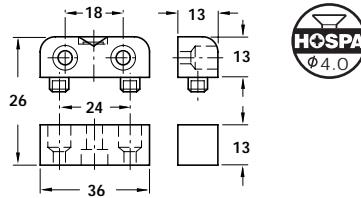

Knock Down Fittings, Screw Fixing, Surface Mounted

HÄFELE

Order Online at www.hafele.co.uk

Dimensions in mm

A 'T' knock down fittings

Finish	Cat. No.
White	262.61.700
Brown	262.61.100

Packing: 100 and 1000 pcs

B Modesty knock down fittings

Finish	Cat. No.
White	262.57.705
Cream white	262.57.401
Brown	262.57.107

Packing: 100 pcs (200 blocks)

C Modesty knock down fittings

Finish	Cat. No.
White	262.57.714
Cream white	262.57.410
Beige	262.57.411
Magnolia	262.57.910
Brown	262.57.116
Black	262.57.300
Beech	262.57.350

Packing: 100 pcs

- **Discontinued**
- + **Discontinued when stock = 0**

D Knock down fittings

Finish	Cat. No.
White	261.16.710
Black	● 261.16.310

Packing: 1000 pcs

2

KD Fittings, Surface Mounted

- **A** 'T' knock down fittings
- Plastic outer housing
- Galvanized steel plug element and fastening screw

- **B** Modesty knock down fittings
- Two blocks form one fittings
- Plastic, with galvanized steel fastening screw

- **C** Modesty knock down fittings
- One block only
- Plastic

- **D** Knock down fittings
- Zinc alloy outer housing, plastic plug element