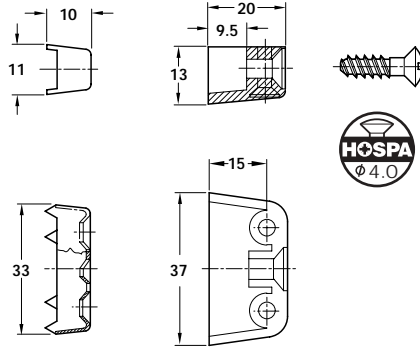

Knock Down Fittings, Screw Fixing, Surface Mounted

HÄFELE

Order Online at www.hafele.co.uk

Dimensions in mm

A 'T' knock down fittings

Finish	Cat. No.
White	262.61.700
Brown	262.61.100

Packing: 100 and 1000 pcs

B Modesty knock down fittings

Finish	Cat. No.
White	262.57.705
Cream white	262.57.401
Brown	262.57.107

Packing: 100 pcs (200 blocks)

C Modesty knock down fittings

Finish	Cat. No.
White	262.57.714
Cream white	262.57.410
Beige	262.57.411
Magnolia	262.57.910
Brown	262.57.116
Black	262.57.300
Beech	262.57.350

Packing: 100 pcs

- **Discontinued**
- + **Discontinued when stock = 0**

D Knock down fittings

Finish	Cat. No.
White	261.16.710
Black	● 261.16.310

Packing: 1000 pcs

2

KD Fittings, Surface Mounted

- **A** 'T' knock down fittings
- Plastic outer housing
- Galvanized steel plug element and fastening screw

- **B** Modesty knock down fittings
- Two blocks form one fittings
- Plastic, with galvanized steel fastening screw

- **C** Modesty knock down fittings
- One block only
- Plastic

- **D** Knock down fittings
- Zinc alloy outer housing, plastic plug element