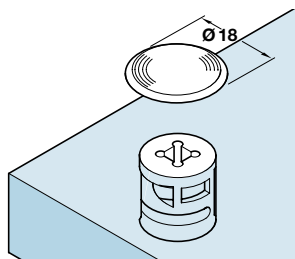

Discontinued ●

Discontinued when stock = 0 +

- **C Minifix 15 cover caps**
- Ø 18 mm
- Self adhesive
- Unfinished wood

C Minifix 15 cover caps

Finish	Cat. No.
Sapele	● 045.26.830

Packing: 1 pad (1 pad = 36 pcs)

- **D Cover caps**
- For insertion in blind holes
- Ribbed or lightly tapered body ensures secure grip when installed
- Plastic

Item D.
Item 045.00.234 - correct finish is brown

D Cover caps

Finish	Cat. No.	Cat. No.	Cat. No.	Cat. No.	Cat. No.	Cat. No.
White	-	045.00.716	-	-	-	-
Cream (RAL 9001)	-	-	-	-	-	-
Beige	-	-	-	-	-	-
Dark brown	-	045.00.118	-	-	-	-
Pine	-	-	-	-	● 045.34.000	-
Beech	-	-	-	-	-	-
Brown	-	-	-	-	-	045.00.234
Black	-	-	-	-	-	-
Light grey (RAL 7035)	-	-	-	-	-	-