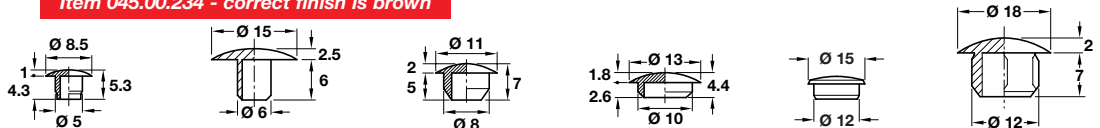

Discontinued ●

Discontinued when stock = 0 +

- **C Minifix 15 cover caps**
- Ø 18 mm
- Self adhesive
- Unfinished wood

C Minifix 15 cover caps

Finish	Cat. No.
Sapele	● 045.26.830

Packing: 1 pad (1 pad = 36 pcs)

- **D Cover caps**
- For insertion in blind holes
- Ribbed or lightly tapered body ensures secure grip when installed
- Plastic

Item D.
Item 045.00.234 - correct finish is brown

D Cover caps

Finish	Cat. No.	Cat. No.	Cat. No.	Cat. No.	Cat. No.	Cat. No.
White	-	045.00.716	-	-	-	-
Cream (RAL 9001)	-	-	-	-	-	-
Beige	-	-	-	-	-	-
Dark brown	-	045.00.118	-	-	-	-
Pine	-	-	-	-	● 045.34.000	-
Beech	-	-	-	-	-	-
Brown	-	-	-	-	-	045.00.234
Black	-	-	-	-	-	-
Light grey (RAL 7035)	-	-	-	-	-	-