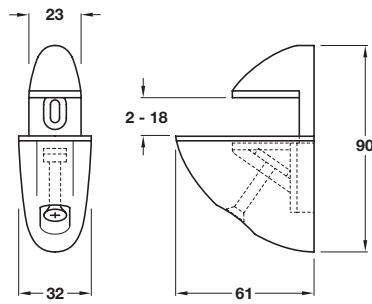

Screw Fixing Glass Shelf Supports

HÄFELE

Order Online at www.hafele.co.uk

Dimensions in mm

Discontinued ●
Discontinued when stock = 0 +

2

Glass Shelf Supports

Please note: Other colours available on request

D Shelf support, screw fixing

Finish	Cat. No.
Transparent blue	● 287.61.821

Packing: 1 pair

- **D Shelf support, screw fixing**
- For glass or wood thickness 2-18 mm thickness
- Fixing materials included
- Plastic