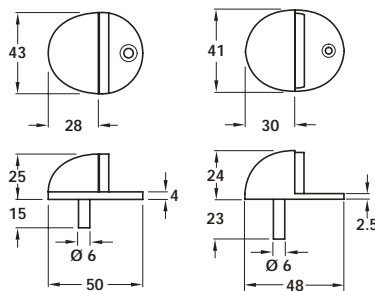

A Barrel bolts

Size: 76 x 25 mm

Finish	Cat. No.
Polished chrome	911.62.431
Satin chrome	911.62.432

Size: 100 x 25 mm

Finish	Cat. No.
Polished chrome	911.62.433
Satin chrome	911.62.434

Packing: 1 pc

B Coat hook

Packing: 1 pc

D Door stops

- Floor fixing
- Fixings included
- For timber floor
- Brass

D Door stops

Size: 43 x 50 mm

Finish	Cat. No.
Polished chrome	937.41.202

Size: 41 x 48 mm

Finish	Cat. No.
Satin chrome	937.51.600