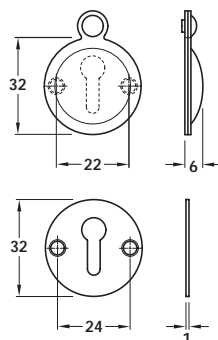

Blue Star Range of Architectural Ironmongery Polished and Satin Chrome Ancillary Items

Order Online at www.hafele.co.uk

HÄFELE

Dimensions in mm

12

Polished and Satin Chrome Ancillary Items

A Barrel bolts

- Straight
- Keep included
- Fixings included
- Ball bearing shoot assisted
- Brass

A Barrel bolts

Size: 76 x 25 mm

Finish	Cat. No.
Polished chrome	911.62.431
Satin chrome	911.62.432

Size: 100 x 25 mm

Finish	Cat. No.
Polished chrome	911.62.433
Satin chrome	911.62.434

Packing: 1 pc

B Coat hook

Packing: 1 pc

D Door stops

- Floor fixing
- Fixings included
- For timber floor
- Brass

D Door stops

Size: 43 x 50 mm

Finish	Cat. No.
Polished chrome	937.41.202

Size: 41 x 48 mm

Finish	Cat. No.
Satin chrome	937.51.600

Packing: 1 pc

E Escutcheons, standard keyway

- Brass

E Escutcheons, standard keyway

Swing cover

Finish	Cat. No.
Polished chrome	900.52.742
Satin chrome	900.52.744

Open design

Finish	Cat. No.
Polished chrome	900.52.752
Satin chrome	900.52.754