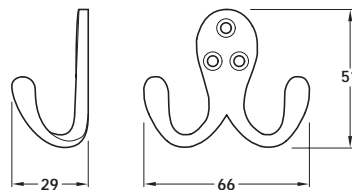

A Barrel bolts

Size: 76 x 25 mm

Finish	Cat. No.
Polished chrome	911.62.431
Satin chrome	911.62.432

Size: 100 x 25 mm

Finish	Cat. No.
Polished chrome	911.62.433
Satin chrome	911.62.434

Packing: 1 pc

B Coat hook

- Double wardrobe hook
- Fixings included
- Zinc alloy

B Coat hook

Finish	Cat. No.
Polished chrome	845.13.200

Packing: 1 pc

C Coat hook

- Double wardrobe hook
- Fixings included
- Brass

C Coat hook

Finish	Cat. No.
Satin chrome	842.48.050

Packing: 1 pc

D Door stops

- Floor fixing
- Fixings included
- For timber floor
- Brass

D Door stops

Size: 43 x 50 mm

Finish	Cat. No.
Polished chrome	937.41.202

Size: 41 x 48 mm

Finish	Cat. No.
Satin chrome	937.51.600