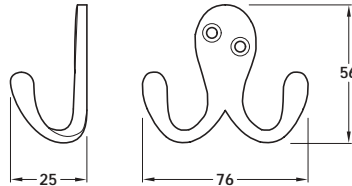

B Coat hook

- Double wardrobe hook
- Fixings included
- Zinc alloy

B Coat hook

Finish	Cat. No.
Polished chrome	845.13.200

Packing: 1 pc