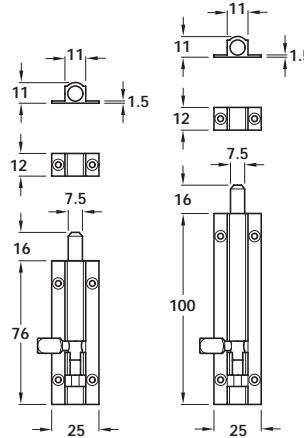

Blue Star Range of Architectural Ironmongery Polished and Satin Chrome Ancillary Items

Order Online at www.hafele.co.uk

HÄFELE

Dimensions in mm

12

Polished and Satin Chrome Ancillary Items

A Barrel bolts

- Straight
- Keep included
- Fixings included
- Ball bearing shoot assisted
- Brass

A Barrel bolts

Size: 76 x 25 mm

Finish	Cat. No.
Polished chrome	911.62.431
Satin chrome	911.62.432

Size: 100 x 25 mm

Finish	Cat. No.
Polished chrome	911.62.433
Satin chrome	911.62.434

Packing: 1 pc

B Coat hook

Packing: 1 pc

D Door stops

- Floor fixing
- Fixings included
- For timber floor
- Brass

D Door stops

Size: 43 x 50 mm

Finish	Cat. No.
Polished chrome	937.41.202

Size: 41 x 48 mm

Finish	Cat. No.
Satin chrome	937.51.600