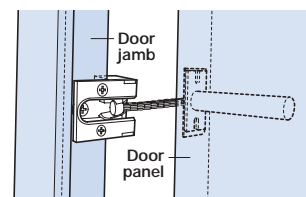

Outside view of open door with chain engaged

D 'Securichain' door chain

Finish	Cat. No.
Polished brass	911.60.048

Packing: 1 set