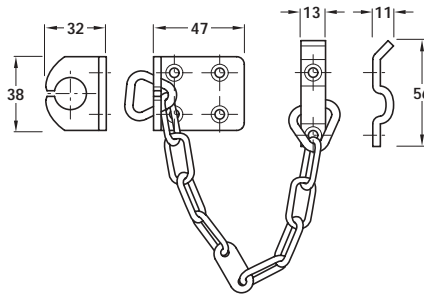

Blue Star Range of Architectural Ironmongery Secondary Security Fittings

Order Online at www.hafele.co.uk

HÄFELE

Dimensions in mm

12

Secondary Security Fittings

A Door viewer

- 200° vision
- For door thickness from 40-55 mm
- Brass

A Door viewer

Finish	Cat. No.
Polished brass	959.00.004
Nickel plated	959.00.003

Packing: 1 pc

B Door viewer

- Clear wide angle of vision, no need to stand close to the door
- To suit doors 44-55 mm thick
- Plastic

B Door viewer

Finish	Cat. No.
Silver	959.04.009
Gold	959.04.008

Packing: 1 pc

C Door chains

- One end captivated to door frame. Other end clips to bracket on door
- Can only be unlocked when door is closed
- Fixing screws included
- Steel

C Door chains

Finish	Cat. No.
Polished brass	911.60.038
Satin chrome	911.60.032

Packing: 1 pc

D 'Securichain' door chain

- Engaged/disengaged by push button on keep
- Chain automatically restricts door opening when engaged and retracts automatically when released
- Can only be unlocked when door is closed
- Fixing screws included
- Polished brass with black plastic parts and steel chain