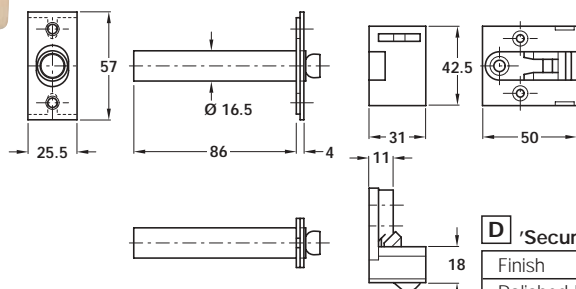

Outside view of open door with chain engaged

D 'Securichain' door chain

Finish	Cat. No.
Polished brass	911.60.048

Packing: 1 set