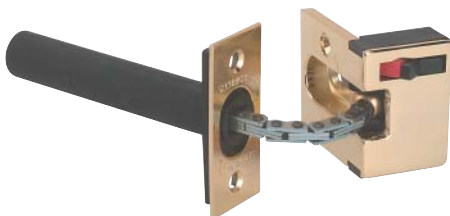

A Door viewer

Finish	Cat. No.
Polished brass	959.00.004
Nickel plated	959.00.003

Packing: 1 pc

B Door viewer

- Clear wide angle of vision, no need to stand close to the door
- To suit doors 44-55 mm thick
- Plastic

B Door viewer

Finish	Cat. No.
Silver	959.04.009
Gold	959.04.008

Packing: 1 pc

C Door chains

- One end captivated to door frame. Other end clips to bracket on door
- Can only be unlocked when door is closed
- Fixing screws included
- Steel

C Door chains

Finish	Cat. No.
Polished brass	911.60.038
Satin chrome	911.60.032

Packing: 1 pc

D 'Securichain' door chain

- Engaged/disengaged by push button on keep
- Chain automatically restricts door opening when engaged and retracts automatically when released
- Can only be unlocked when door is closed
- Fixing screws included
- Polished brass with black plastic parts and steel chain

Outside view of open door with chain engaged

D 'Securichain' door chain

Finish	Cat. No.
Polished brass	911.60.048

Packing: 1 set