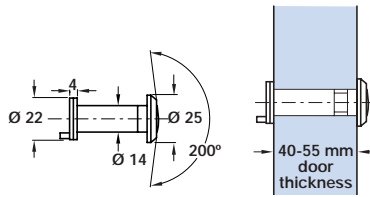

Blue Star Range of Architectural Ironmongery Secondary Security Fittings

Order Online at www.hafele.co.uk

HÄFELE

Dimensions in mm

12

Secondary Security Fittings

A Door viewer

- 200° vision
- For door thickness from 40-55 mm
- Brass

A Door viewer

Finish	Cat. No.
Polished brass	959.00.004
Nickel plated	959.00.003

Packing: 1 pc

B Door viewer

- Clear wide angle of vision, no need to stand close to the door
- To suit doors 44-55 mm thick
- Plastic