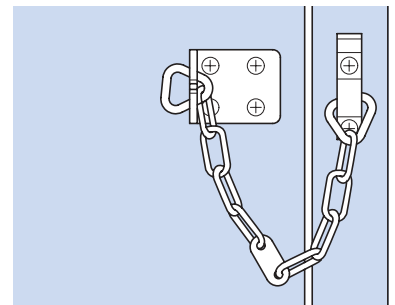

A Door viewer

Finish	Cat. No.
Polished brass	959.00.004
Nickel plated	959.00.003

Packing: 1 pc

B Door viewer

- Clear wide angle of vision, no need to stand close to the door
- To suit doors 44-55 mm thick
- Plastic

B Door viewer

Finish	Cat. No.
Silver	959.04.009
Gold	959.04.008

Packing: 1 pc

C Door chains

- One end captivated to door frame. Other end clips to bracket on door
- Can only be unlocked when door is closed
- Fixing screws included
- Steel

C Door chains

Finish	Cat. No.
Polished brass	911.60.038
Satin chrome	911.60.032

Packing: 1 pc

D 'Securichain' door chain

- Engaged/disengaged by push button on keep
- Chain automatically restricts door opening when engaged and retracts automatically when released
- Can only be unlocked when door is closed
- Fixing screws included
- Polished brass with black plastic parts and steel chain