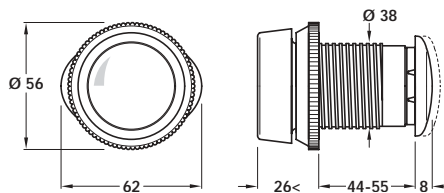

Blue Star Range of Architectural Ironmongery Secondary Security Fittings

Order Online at www.hafele.co.uk

HÄFELE

Dimensions in mm

12

Secondary Security Fittings

A Door viewer

- 200° vision
- For door thickness from 40-55 mm
- Brass

A Door viewer

Finish	Cat. No.
Polished brass	959.00.004
Nickel plated	959.00.003

Packing: 1 pc

B Door viewer

- Clear wide angle of vision, no need to stand close to the door
- To suit doors 44-55 mm thick
- Plastic

B Door viewer

Finish	Cat. No.
Silver	959.04.009
Gold	959.04.008

Packing: 1 pc

C Door chains

- One end captivated to door frame. Other end clips to bracket on door
- Can only be unlocked when door is closed
- Fixing screws included
- Steel