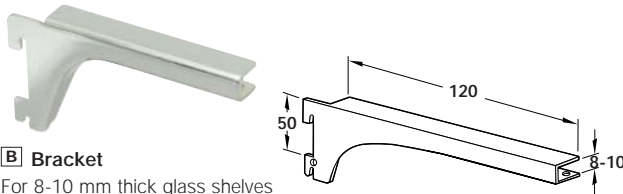

# 'Shoptec' Shopfitting System: Brackets

**HÄFELE**

Order Online at [www.hafele.co.uk](http://www.hafele.co.uk)

Dimensions in mm

Load carrying capacities shown are for a shelf with an evenly distributed load

- **Discontinued**
- + **Discontinued when stock = 0**

- **A Bracket**
- For 22 mm thick wooden shelves
- Load carrying capacity **55 kg**
- Plastic coated or chrome plated steel

<b>A Bracket</b>		
Finish	Chrome plated	Silver coloured (RAL 9006)
Cat. No.	772.79.212	770.79.212

Packing: 1 pair

- **B Bracket**
- For 8-10 mm thick glass shelves
- With clamping screws
- Load carrying capacity **55 kg**
- Plastic coated or chrome plated steel

<b>B Bracket</b>		
Finish	Chrome plated	Silver coloured (RAL 9006)
Cat. No.	772.79.213	770.79.213

Packing: 10 pairs

- **D Double bracket**
- For round columns Ø 60 mm
- With 2 suction pads for glass shelves, also suitable for wooden shelves
- Load carrying capacity **40 kg**
- Plastic coated steel

<b>D Double bracket</b>	
Length	Silver coloured (RAL 9006)
200 mm	770.77.220
300 mm	770.77.230
400 mm	770.77.240