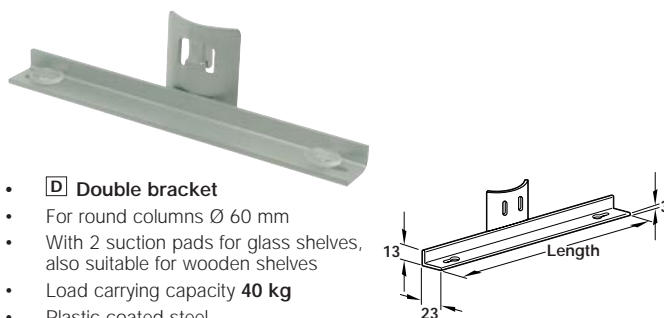

- **Discontinued**
- + **Discontinued when stock = 0**

- **A Bracket**
- For 22 mm thick wooden shelves
- Load carrying capacity **55 kg**
- Plastic coated or chrome plated steel

<b>A Bracket</b>		
Finish	Chrome plated	Silver coloured (RAL 9006)
Cat. No.	772.79.212	770.79.212

Packing: 1 pair

- **B Bracket**
- For 8-10 mm thick glass shelves
- With clamping screws
- Load carrying capacity **55 kg**
- Plastic coated or chrome plated steel

<b>B Bracket</b>		
Finish	Chrome plated	Silver coloured (RAL 9006)
Cat. No.	772.79.213	770.79.213

Packing: 1 pair

- **C Double bracket**
- For 30 x 30 mm and 60 x 30 mm columns
- Load carrying capacity **40 kg/65 kg\***
- Plastic coated steel

<b>C Double bracket</b>		
Length	White (RAL 9003)	Silver coloured (RAL 9006)
200 mm	772.78.212	770.78.220
300 mm	● <del>772.78.310</del>	770.78.230
400 mm*	772.78.418	770.78.240

Packing: 10 pairs

- **D Double bracket**
- For round columns Ø 60 mm
- With 2 suction pads for glass shelves, also suitable for wooden shelves
- Load carrying capacity **40 kg**
- Plastic coated steel

<b>D Double bracket</b>	
Length	Silver coloured (RAL 9006)
200 mm	770.77.220
300 mm	770.77.230
400 mm	770.77.240