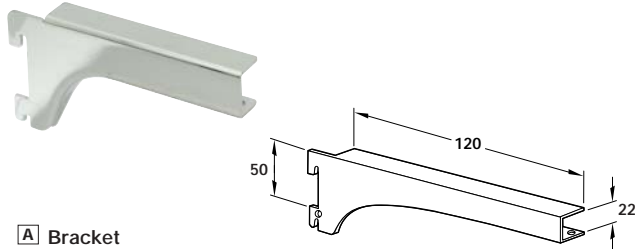

# 'Shoptec' Shopfitting System: Brackets

**HÄFELE**

Order Online at [www.hafele.co.uk](http://www.hafele.co.uk)

Dimensions in mm

Load carrying capacities shown are for a shelf with an evenly distributed load

- **Discontinued**
- + **Discontinued when stock = 0**

- **A Bracket**
- For 22 mm thick wooden shelves
- Load carrying capacity **55 kg**
- Plastic coated or chrome plated steel

<b>A Bracket</b>		
Finish	Chrome plated	Silver coloured (RAL 9006)
Cat. No.	772.79.212	770.79.212

Packing: 1 pair

- **B Bracket**
- For 8-10 mm thick glass shelves
- With clamping screws
- Load carrying capacity **55 kg**
- Plastic coated or chrome plated steel

<b>B Bracket</b>		
Finish	Chrome plated	Silver coloured (RAL 9006)
Cat. No.	772.79.213	770.79.213

Packing: 10 pairs

- **D Double bracket**
- For round columns Ø 60 mm
- With 2 suction pads for glass shelves, also suitable for wooden shelves
- Load carrying capacity **40 kg**
- Plastic coated steel

<b>D Double bracket</b>	
Length	Silver coloured (RAL 9006)
200 mm	770.77.220
300 mm	770.77.230
400 mm	770.77.240