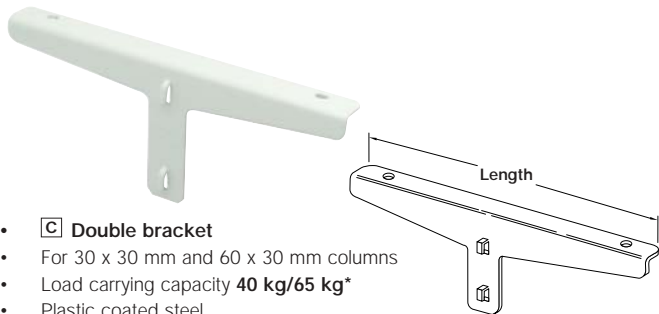

- **Discontinued**
- + **Discontinued when stock = 0**

- **A Bracket**
- For 22 mm thick wooden shelves
- Load carrying capacity **55 kg**
- Plastic coated or chrome plated steel

<b>A Bracket</b>		
Finish	Chrome plated	Silver coloured (RAL 9006)
Cat. No.	772.79.212	770.79.212

Packing: 1 pair

- **B Bracket**
- For 8-10 mm thick glass shelves
- With clamping screws
- Load carrying capacity **55 kg**
- Plastic coated or chrome plated steel

<b>B Bracket</b>		
Finish	Chrome plated	Silver coloured (RAL 9006)
Cat. No.	772.79.213	770.79.213

Packing: 1 pair

- **C Double bracket**
- For 30 x 30 mm and 60 x 30 mm columns
- Load carrying capacity **40 kg/65 kg\***
- Plastic coated steel

<b>C Double bracket</b>		
Length	White (RAL 9003)	Silver coloured (RAL 9006)
200 mm	772.78.212	770.78.220
300 mm	● <del>772.78.310</del>	770.78.230
400 mm*	772.78.418	770.78.240

Packing: 10 pairs

- **D Double bracket**
- For round columns Ø 60 mm
- With 2 suction pads for glass shelves, also suitable for wooden shelves
- Load carrying capacity **40 kg**
- Plastic coated steel

<b>D Double bracket</b>	
Length	Silver coloured (RAL 9006)
200 mm	770.77.220
300 mm	770.77.230
400 mm	770.77.240