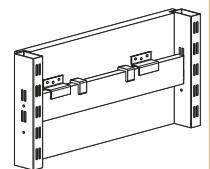

Dimensions in mm

- A Rear panel hook**
- For screw fixing on the rear side and hooking into the side slots
- Steel

A Rear panel hook

Finish	Cat. No.
Bright	771.28.119

Packing: 1 pc

- B Rear panel hook**
- For screw fixing on the rear side and hooking into double slotted column on the front
- Plastic coated steel

C Centre panel hook

Finish	Cat. No.
Bright	771.28.137

Packing: 1 pc

- D Rear panel hooks**
- With a slot for retro fitting of the rear panel
- Plastic coated steel

D Rear panel hooks

Finish	White (RAL 9003)	Silver coloured (RAL 9006)
Cat. No.	772.28.720	770.28.220

Packing: 1 pair

- E Spacer clip**
- For insertable connections
- Plastic

Rebated panel with spacer clip

E Spacer clip

Finish	Cat. No.
Black	770.28.330

Packing: 1 pc

Flush fitted panels without spacer clip for mounting between columns