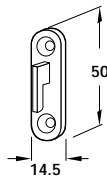

Dimensions in mm

- A Rear panel hook**
- For screw fixing on the rear side and hooking into the side slots
- Steel

A Rear panel hook

Finish	Cat. No.
Bright	771.28.119

Packing: 1 pc

- B Rear panel hook**
- For screw fixing on the rear side and hooking into double slotted column on the front
- Plastic coated steel

B Rear panel hook

Finish	White (RAL 9003)	Silver coloured (RAL 9006)
Cat. No.	772.28.105	770.28.200

Packing: 1 pair

- C Centre panel hook**
- For recess mounting in the panel edge and hooking into the side slots
- Steel

F Rear panel support

Finish	Flush (13.5)	With rebate (19.5)
Galvanized	770.28.940	770.28.941

Packing: 1 pc

Item F.
Catalogue shows...
'60 mm'
Correct Dim. is 90 mm

- F Rear panel support**
- Steel

20.04.04/1*