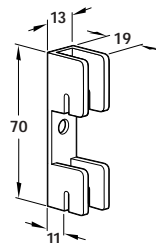

Dimensions in mm

- **A Rear panel hook**
- For screw fixing on the rear side and hooking into the side slots
- Steel

Finish	Cat. No.
Bright	771.28.119

Packing: 1 pc

- **B Rear panel hook**
- For screw fixing on the rear side and hooking into double slotted column on the front
- Plastic coated steel

Finish	White (RAL 9003)	Silver coloured (RAL 9006)
Cat. No.	772.28.105	770.28.200

Packing: 1 pair

- **C Centre panel hook**
- For recess mounting in the panel edge and hooking into the side slots
- Steel

Finish	Cat. No.
Bright	771.28.137

Packing: 1 pc

- **D Rear panel hooks**
- With a slot for retro fitting of the rear panel
- Plastic coated steel

Finish	White (RAL 9003)	Silver coloured (RAL 9006)
Cat. No.	772.28.720	770.28.220

Packing: 1 pair

- **E Spacer clip**
- For insertable connections
- Plastic

Rebated panel with spacer clip

E Spacer clip

Finish	Cat. No.
Black	770.28.330

Packing: 1 pc

Flush fitted panels without spacer clip for mounting between columns

Finish	Flush (13.5)	With rebate (19.5)
Galvanized	770.28.940	770.28.941

Packing: 1 pc

Item F.
Catalogue shows...
'60 mm'
Correct Dim. is 90 mm

- **F Rear panel support**
- Steel

20.04.04/1*