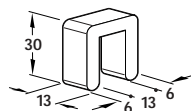

C Centre panel hook

Finish	Cat. No.
Bright	771.28.137

Packing: 1 pc

- D Rear panel hooks**
- With a slot for retro fitting of the rear panel
- Plastic coated steel

D Rear panel hooks

Finish	White (RAL 9003)	Silver coloured (RAL 9006)
Cat. No.	772.28.720	770.28.220

Packing: 1 pair

- E Spacer clip**
- For insertable connections
- Plastic

Rebated panel with spacer clip

E Spacer clip

Finish	Cat. No.
Black	770.28.330

Packing: 1 pc

Flush fitted panels without spacer clip for mounting between columns

F Rear panel support

Finish	Flush (13.5)	With rebate (19.5)
Galvanized	770.28.940	770.28.941

Packing: 1 pc

Item F.
Catalogue shows...
'60 mm'
Correct Dim. is 90 mm

- F Rear panel support**
- Steel

20.04.04/1*