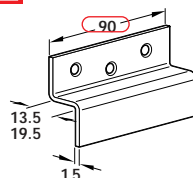

Packing: 1 pair

- E Spacer clip**
- For insertable connections
- Plastic

Rebated panel with spacer clip

E Spacer clip

Finish	Cat. No.
Black	770.28.330

Packing: 1 pc

Flush fitted panels without spacer clip for mounting between columns

F Rear panel support

Finish	Flush (13.5)	With rebate (19.5)
Galvanized	770.28.940	770.28.941

Packing: 1 pc

Item F.
Catalogue shows...
'60 mm'
Correct Dim. is 90 mm

- F Rear panel support**
- Steel

20.04.04/1*