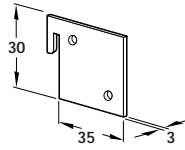

Dimensions in mm

- A Rear panel hook**
- For screw fixing on the rear side and hooking into the side slots
- Steel

A Rear panel hook

Finish	Cat. No.
Bright	771.28.119

Packing: 1 pc

- B Rear panel hook**
- For screw fixing on the rear side and hooking into double slotted column on the front
- Plastic coated steel

F Rear panel support

Finish	Flush (13.5)	With rebate (19.5)
Galvanized	770.28.940	770.28.941

Packing: 1 pc

Item F.
Catalogue shows...
'60 mm'
Correct Dim. is 90 mm

- F Rear panel support**
- Steel

20.04.04/1*