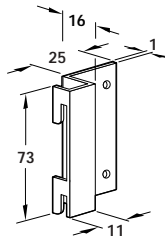

Dimensions in mm

- A Rear panel hook**
- For screw fixing on the rear side and hooking into the side slots
- Steel

A Rear panel hook

Finish	Cat. No.
Bright	771.28.119

Packing: 1 pc

- B Rear panel hook**
- For screw fixing on the rear side and hooking into double slotted column on the front
- Plastic coated steel

B Rear panel hook

Finish	White (RAL 9003)	Silver coloured (RAL 9006)
Cat. No.	772.28.105	770.28.200

Packing: 1 pair

- C Centre panel hook**
- For recess mounting in the panel edge and hooking into the side slots
- Steel

C Centre panel hook

Finish	Cat. No.
Bright	771.28.137

Packing: 1 pc

- D Rear panel hooks**
- With a slot for retro fitting of the rear panel
- Plastic coated steel

D Rear panel hooks

Finish	White (RAL 9003)	Silver coloured (RAL 9006)
Cat. No.	772.28.720	770.28.220

F Rear panel support

Finish	Flush (13.5)	With rebate (19.5)
Galvanized	770.28.940	770.28.941

Packing: 1 pc

Item F.
Catalogue shows...
'60 mm'
Correct Dim. is 90 mm

- F Rear panel support**
- Steel

20.04.04/1*