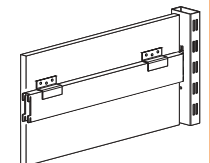

Packing: 1 pair

- E Spacer clip**
- For insertable connections
- Plastic

Rebated panel with spacer clip

E Spacer clip

Finish	Cat. No.
Black	770.28.330

Packing: 1 pc

Flush fitted panels without spacer clip for mounting between columns

F Rear panel support

Finish	Flush (13.5)	With rebate (19.5)
Galvanized	770.28.940	770.28.941

Packing: 1 pc

Item F.
Catalogue shows...
'60 mm'
Correct Dim. is 90 mm

- F Rear panel support**
- Steel

20.04.04/1*