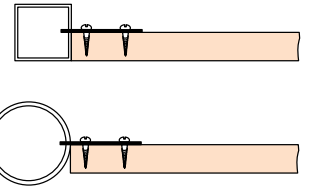

Dimensions in mm

- A Rear panel hook**
- For screw fixing on the rear side and hooking into the side slots
- Steel

A Rear panel hook

Finish	Cat. No.
Bright	771.28.119

Packing: 1 pc

- B Rear panel hook**
- For screw fixing on the rear side and hooking into double slotted column on the front
- Plastic coated steel

B Rear panel hook

Finish	White (RAL 9003)	Silver coloured (RAL 9006)
Cat. No.	772.28.105	770.28.200

Packing: 1 pair

- C Centre panel hook**
- For recess mounting in the panel edge and hooking into the side slots
- Steel

Packing: 1 pair

- E Spacer clip**
- For insertable connections
- Plastic

Rebated panel with spacer clip

E Spacer clip

Finish	Cat. No.
Black	770.28.330

Packing: 1 pc

Flush fitted panels without spacer clip for mounting between columns

F Rear panel support

Finish	Flush (13.5)	With rebate (19.5)
Galvanized	770.28.940	770.28.941

Packing: 1 pc

Item F.
Catalogue shows...
'60 mm'
Correct Dim. is 90 mm

- F Rear panel support**
- Steel

20.04.04/1*