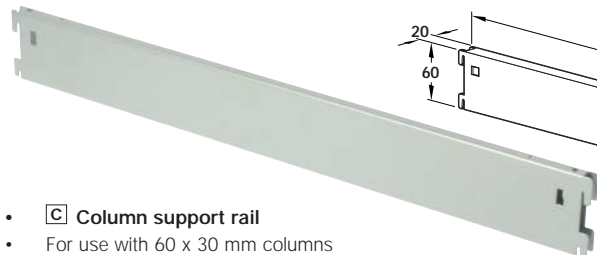

'Shoptec' Shopfitting System: Four Sided Columns, 60 x 30 mm, Supporting Feet and Supporting Rails

HÄFELE

Order Online at www.hafele.co.uk

Dimensions in mm

- **A** Four sided column, double slotted on two sides
- For use with all brackets
- Double slotted on either side, for use with column support rail
- Plastic coated steel

Packing: 1 pc

- **B** Foot, 30 mm
- For use with 30 x 30 mm double slotted column and 60 x 30 mm columns
- With adjusting screws, adjustable +40 mm
- Plastic coated steel

B Foot, 30 mm

Effective depth	White (RAL 9003)	Silver coloured (RAL 9006)
350 mm	772.16.780	770.16.280
400 mm	772.16.781	770.16.281
500 mm	772.16.782	770.16.282

Packing: 1 pc

- **C** Column support rail
- For use with 60 x 30 mm columns
- Safety clip included
- Plastic coated steel

C Column support rail

Centres	White (RAL 9003)	Silver coloured (RAL 9006)
625 mm	772.16.790	770.16.290
1000 mm	772.16.791	770.16.291

- **E** Gondola head frame
- Double slotted on two sides
- 30 x 30 x 2 mm tube
- Plastic coated steel
- Order **connecting bracket** shown on page 22, item **D** separately

E Insertable gondola head frame