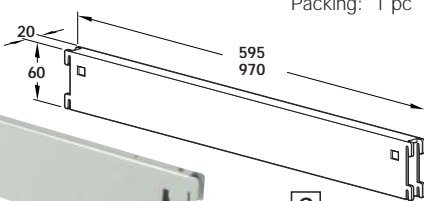

'Shoptec' Shopfitting System: Four Sided Columns, 60 x 30 mm, Supporting Feet and Supporting Rails

HÄFELE

Order Online at www.hafele.co.uk

Dimensions in mm

- **A** Four sided column, double slotted on two sides
- For use with all brackets
- Double slotted on either side, for use with column support rail
- Plastic coated steel

A Four sided column, double slotted on two sides

Length	White (RAL 9003)	Silver coloured (RAL 9006)
1315 mm	772.16.713	770.16.213
2115 mm	772.16.721	770.16.221
2515 mm	772.16.725	770.16.225
2915 mm	772.16.729	770.16.229

Packing: 1 pc

- **B** Foot, 30 mm
- For use with 30 x 30 mm double slotted column and 60 x 30 mm columns
- With adjusting screws, adjustable +40 mm
- Plastic coated steel

B Foot, 30 mm

Effective depth	White (RAL 9003)	Silver coloured (RAL 9006)
350 mm	772.16.780	770.16.280
400 mm	772.16.781	770.16.281
500 mm	772.16.782	770.16.282

Packing: 1 pc

- **C** Column support rail
- For use with 60 x 30 mm columns
- Safety clip included
- Plastic coated steel

C Column support rail

Centres	White (RAL 9003)	Silver coloured (RAL 9006)
625 mm	772.16.790	770.16.290
1000 mm	772.16.791	770.16.291