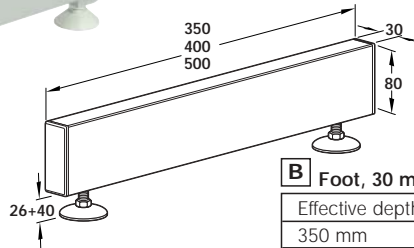

'Shoptec' Shopfitting System: Four Sided Columns, 60 x 30 mm, Supporting Feet and Supporting Rails

HÄFELE

Order Online at www.hafele.co.uk

Dimensions in mm

- **A** Four sided column, double slotted on two sides
- For use with all brackets
- Double slotted on either side, for use with column support rail
- Plastic coated steel

A Four sided column, double slotted on two sides

Length	White (RAL 9003)	Silver coloured (RAL 9006)
1315 mm	772.16.713	770.16.213
2115 mm	772.16.721	770.16.221
2515 mm	772.16.725	770.16.225
2915 mm	772.16.729	770.16.229

Packing: 1 pc

- **B** Foot, 30 mm
- For use with 30 x 30 mm double slotted column and 60 x 30 mm columns
- With adjusting screws, adjustable +40 mm
- Plastic coated steel

B Foot, 30 mm

Effective depth	White (RAL 9003)	Silver coloured (RAL 9006)
350 mm	772.16.780	770.16.280
400 mm	772.16.781	770.16.281
500 mm	772.16.782	770.16.282

- **E** Gondola head frame
- Double slotted on two sides
- 30 x 30 x 2 mm tube
- Plastic coated steel
- Order **connecting bracket** shown on page 22, item **D** separately

E Insertable gondola head frame