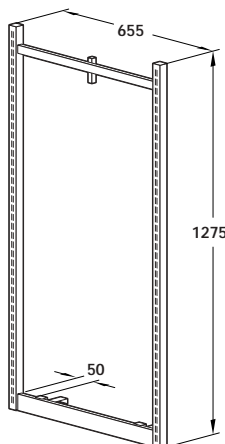

A Four sided column, double slotted on two sides

Length	White (RAL 9003)	Silver coloured (RAL 9006)
1315 mm	772.16.713	770.16.213
2115 mm	772.16.721	770.16.221
2515 mm	772.16.725	770.16.225
2915 mm	772.16.729	770.16.229

Packing: 1 pc

- **B** Foot, 30 mm
- For use with 30 x 30 mm double slotted column and 60 x 30 mm columns
- With adjusting screws, adjustable +40 mm
- Plastic coated steel

B Foot, 30 mm

Effective depth	White (RAL 9003)	Silver coloured (RAL 9006)
350 mm	772.16.780	770.16.280
400 mm	772.16.781	770.16.281
500 mm	772.16.782	770.16.282

Packing: 1 pc

- **D** Safety lock screw set
- For use with mobile shelving system
- M8 x 50 mm with nut
- Galvanized steel

D Safety lock screw set

Cat. No.	770.16.999
----------	------------

Packing: 1 set (10 pcs)

- **E** Gondola head frame
- Double slotted on two sides
- 30 x 30 x 2 mm tube
- Plastic coated steel
- Order **connecting bracket** shown on page 22, item **D** separately

E Insertable gondola head frame