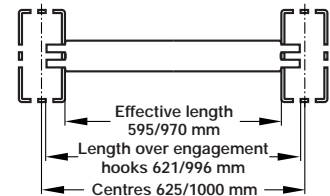

A Four sided column, double slotted on two sides

Length	White (RAL 9003)	Silver coloured (RAL 9006)
1315 mm	772.16.713	770.16.213
2115 mm	772.16.721	770.16.221
2515 mm	772.16.725	770.16.225
2915 mm	772.16.729	770.16.229

Packing: 1 pc

- **B** Foot, 30 mm
- For use with 30 x 30 mm double slotted column and 60 x 30 mm columns
- With adjusting screws, adjustable +40 mm
- Plastic coated steel

B Foot, 30 mm

Effective depth	White (RAL 9003)	Silver coloured (RAL 9006)
350 mm	772.16.780	770.16.280
400 mm	772.16.781	770.16.281
500 mm	772.16.782	770.16.282

Packing: 1 pc

- **C** Column support rail
- For use with 60 x 30 mm columns
- Safety clip included
- Plastic coated steel

C Column support rail

Centres	White (RAL 9003)	Silver coloured (RAL 9006)
625 mm	772.16.790	770.16.290
1000 mm	772.16.791	770.16.291

- **E** Gondola head frame
- Double slotted on two sides
- 30 x 30 x 2 mm tube
- Plastic coated steel
- Order **connecting bracket** shown on page 22, item **D** separately

E Insertable gondola head frame