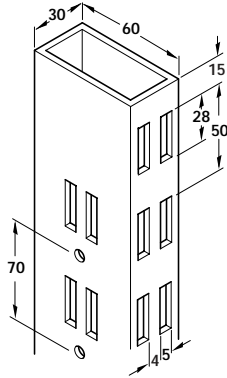

'Shoptec' Shopfitting System: Four Sided Columns, 60 x 30 mm, Supporting Feet and Supporting Rails

HÄFELE

Order Online at www.hafele.co.uk

Dimensions in mm

- **A** Four sided column, double slotted on two sides
- For use with all brackets
- Double slotted on either side, for use with column support rail
- Plastic coated steel

A Four sided column, double slotted on two sides

Length	White (RAL 9003)	Silver coloured (RAL 9006)
1315 mm	772.16.713	770.16.213
2115 mm	772.16.721	770.16.221
2515 mm	772.16.725	770.16.225
2915 mm	772.16.729	770.16.229

Packing: 1 pc

- **B** Foot, 30 mm
- For use with 30 x 30 mm double slotted column and 60 x 30 mm columns
- With adjusting screws, adjustable +40 mm
- Plastic coated steel

B Foot, 30 mm

Effective depth	White (RAL 9003)	Silver coloured (RAL 9006)
350 mm	772.16.780	770.16.280
400 mm	772.16.781	770.16.281
500 mm	772.16.782	770.16.282

- **E** Gondola head frame
- Double slotted on two sides
- 30 x 30 x 2 mm tube
- Plastic coated steel
- Order **connecting bracket** shown on page 22, item **D** separately

E Insertable gondola head frame