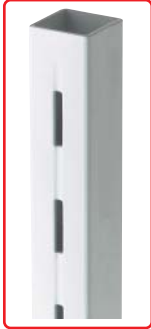

# 'Shoptec' Shopfitting System: Four Sided Columns, 30 x 30 mm

**HÄFELE**

Order Online at [www.hafele.co.uk](http://www.hafele.co.uk)

- A** Four sided column, slotted on two sides
- For use with all brackets except U-brackets
- Plastic coated steel

- B** Four sided column, slotted on four sides
- For use with all brackets except U-brackets
- Plastic coated steel

- C** Four sided column, double slotted on two sides
- For use with all brackets
- Plastic coated steel

- D** Trim cap
- Plug fits into 30 x 30 mm columns
- Plastic

- E** Column fastening materials
- For fixing four sided 30 x 30 mm columns
- Comprising:  
Base unit and ceiling pin clamp with centering pin and plug