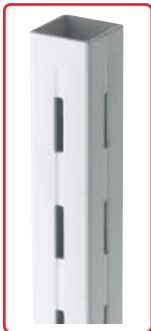

# 'Shoptec' Shopfitting System: Four Sided Columns, 30 x 30 mm

**HÄFELE**

Order Online at [www.hafele.co.uk](http://www.hafele.co.uk)

- A** Four sided column, slotted on two sides
- For use with all brackets except U-brackets
- Plastic coated steel

- B** Four sided column, slotted on four sides
- For use with all brackets except U-brackets
- Plastic coated steel

- C** Four sided column, double slotted on two sides
- For use with all brackets
- Plastic coated steel

- D** Trim cap
- Plug fits into 30 x 30 mm columns
- Plastic

- E** Column fastening materials
- For fixing four sided 30 x 30 mm columns
- Comprising:  
Base unit and ceiling pin clamp with centering pin and plug