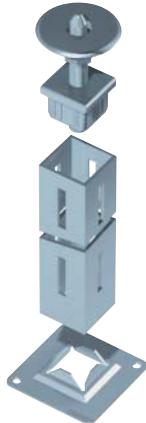

# 'Shoptec' Shopfitting System: Four Sided Columns, 30 x 30 mm

**HÄFELE**

Order Online at [www.hafele.co.uk](http://www.hafele.co.uk)

- A** Four sided column, slotted on two sides
- For use with all brackets except U-brackets
- Plastic coated steel

- B** Four sided column, slotted on four sides
- For use with all brackets except U-brackets
- Plastic coated steel

- C** Four sided column, double slotted on two sides
- For use with all brackets
- Plastic coated steel

- D** Trim cap
- Plug fits into 30 x 30 mm columns
- Plastic

- E** Column fastening materials
- For fixing four sided 30 x 30 mm columns
- Comprising:  
Base unit and ceiling pin clamp with centering pin and plug

**Drawing has been amended**

**Items A, B and C.**  
Dimensions amended,  
drawings extended to  
show bottom of column  
and photos amended

Dimensions in mm

**A** Four sided column, slotted on two sides