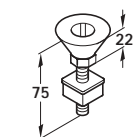

- B** Four sided column, slotted on four sides
- For use with all brackets except U-brackets
- Plastic coated steel

- C** Four sided column, double slotted on two sides
- For use with all brackets
- Plastic coated steel

- D** Trim cap
- Plug fits into 30 x 30 mm columns
- Plastic

- E** Column fastening materials
- For fixing four sided 30 x 30 mm columns
- Comprising:  
Base unit and ceiling pin clamp with centering pin and plug

**Drawing has been amended**

**Items A, B and C.**  
Dimensions amended,  
drawings extended to  
show bottom of column  
and photos amended

Dimensions in mm

**A** Four sided column, slotted on two sides

Length	White (RAL 9003)	Silver coloured (RAL 9006)
2600 mm	772.12.269	770.12.226
3000 mm	772.12.303	770.12.230

Packing: 1 pc

**B** Four sided column, slotted on four sides

Length	White (RAL 9003)	Silver coloured (RAL 9006)
2600 mm	772.14.263	770.14.226
3000 mm	772.14.307	770.14.230