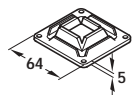

- B** Four sided column, slotted on four sides
- For use with all brackets except U-brackets
- Plastic coated steel

- C** Four sided column, double slotted on two sides
- For use with all brackets
- Plastic coated steel

- D** Trim cap
- Plug fits into 30 x 30 mm columns
- Plastic

- E** Column fastening materials
- For fixing four sided 30 x 30 mm columns
- Comprising:  
Base unit and ceiling pin clamp with centering pin and plug

**Drawing has been amended**

**Items A, B and C.**  
Dimensions amended,  
drawings extended to  
show bottom of column  
and photos amended

Dimensions in mm

**A** Four sided column, slotted on two sides

Length	White (RAL 9003)	Silver coloured (RAL 9006)
2600 mm	772.12.269	770.12.226
3000 mm	772.12.303	770.12.230

Packing: 1 pc

**B** Four sided column, slotted on four sides

Length	White (RAL 9003)	Silver coloured (RAL 9006)
2600 mm	772.14.263	770.14.226
3000 mm	772.14.307	770.14.230