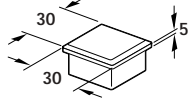

# 'Shoptec' Shopfitting System: Four Sided Columns, 30 x 30 mm

**HÄFELE**

Order Online at [www.hafele.co.uk](http://www.hafele.co.uk)

- A** Four sided column, slotted on two sides
- For use with all brackets except U-brackets
- Plastic coated steel

- B** Four sided column, slotted on four sides
- For use with all brackets except U-brackets
- Plastic coated steel

- C** Four sided column, double slotted on two sides
- For use with all brackets
- Plastic coated steel

- D** Trim cap
- Plug fits into 30 x 30 mm columns
- Plastic

- E** Column fastening materials
- For fixing four sided 30 x 30 mm columns
- Comprising:  
Base unit and ceiling pin clamp with centering pin and plug

**Drawing has been amended**

**Items A, B and C.**  
Dimensions amended,  
drawings extended to  
show bottom of column  
and photos amended

Dimensions in mm

**A** Four sided column, slotted on two sides