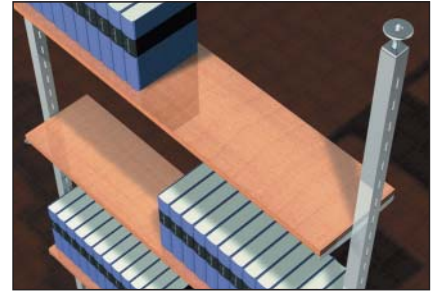

# 'Shoptec' Shopfitting System: Four Sided Columns, 30 x 30 mm

**HÄFELE**

Order Online at [www.hafele.co.uk](http://www.hafele.co.uk)

- A** Four sided column, slotted on two sides
- For use with all brackets except U-brackets
- Plastic coated steel

- B** Four sided column, slotted on four sides
- For use with all brackets except U-brackets
- Plastic coated steel

- C** Four sided column, double slotted on two sides
- For use with all brackets
- Plastic coated steel

- D** Trim cap
- Plug fits into 30 x 30 mm columns
- Plastic

- E** Column fastening materials
- For fixing four sided 30 x 30 mm columns
- Comprising:  
Base unit and ceiling pin clamp with centering pin and plug

**Drawing has been amended**

**Items A, B and C.**  
Dimensions amended,  
drawings extended to  
show bottom of column  
and photos amended

Dimensions in mm

**A** Four sided column, slotted on two sides