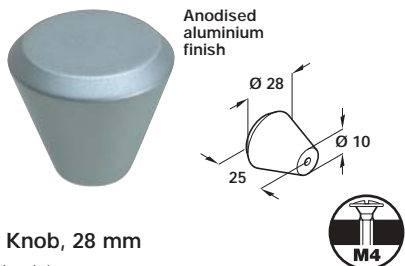

Order Online at [www.hafele.co.uk](http://www.hafele.co.uk)

Dimensions in mm

1

**A** Knob, Ø 21 mm

- Glass knob with aluminium base

Finish	Cat. No.
Anodised aluminium	● <del>133.37.900</del>

Packing: 1 pc

**B** Knob, Ø 30 mm

**C** Knob, Ø 25 mm

- Aluminium

Finish	Cat. No.
Anodised aluminium	● <del>133.39.901</del>

Packing: 1 pc

**D** Knob, Ø 30 mm

- Aluminium

Finish	Cat. No.
Anodised aluminium	● <del>133.39.902</del>

Packing: 1 pc

**E** Knob, 28 mm

- Aluminium

Finish	Cat. No.
Anodised aluminium	● <del>133.48.900</del>

Packing: 1 pc

**F** Knob, Ø 20 mm

- Aluminium

Finish	Cat. No.
Anodised aluminium	133.49.900

Packing: 1 pc