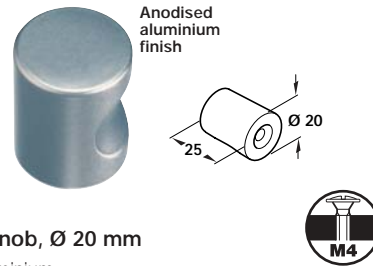

Order Online at [www.hafele.co.uk](http://www.hafele.co.uk)

Dimensions in mm

1

**A** Knob, Ø 21 mm

- Glass knob with aluminium base

Finish	Cat. No.
Anodised aluminium	● <del>133.37.900</del>

Packing: 1 pc

**B** Knob, Ø 30 mm

**C** Knob, Ø 25 mm

- Aluminium

Finish	Cat. No.
Anodised aluminium	● <del>133.39.901</del>

Packing: 1 pc

**D** Knob, Ø 30 mm

- Aluminium

Finish	Cat. No.
Anodised aluminium	● <del>133.39.902</del>

Packing: 1 pc

**E** Knob, 28 mm

- Aluminium

Finish	Cat. No.
Anodised aluminium	● <del>133.48.900</del>

Packing: 1 pc

**F** Knob, Ø 20 mm

- Aluminium

Finish	Cat. No.
Anodised aluminium	133.49.900

Packing: 1 pc