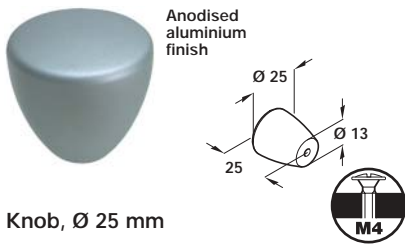

Order Online at [www.hafele.co.uk](http://www.hafele.co.uk)

Dimensions in mm

1

**A** Knob, Ø 21 mm

- Glass knob with aluminium base

Finish	Cat. No.
Anodised aluminium	● <del>133.37.900</del>

Packing: 1 pc

**B** Knob, Ø 30 mm

- Aluminium knob and collar
- M4 fixing screw included

Knob / collar	Cat. No.
Anodised aluminium/ Pol. chrome	● <del>133.38.900</del>

Packing: 1 pc

**Discontinued** ●  
**Discontinued when stock = 0** +

Modern

**C** Knob, Ø 25 mm

- Aluminium

Finish	Cat. No.
Anodised aluminium	● <del>133.39.901</del>

Packing: 1 pc

**D** Knob, Ø 30 mm

- Aluminium

Finish	Cat. No.
Anodised aluminium	● <del>133.39.902</del>

Packing: 1 pc

**E** Knob, 28 mm

- Aluminium

Finish	Cat. No.
Anodised aluminium	● <del>133.48.900</del>

Packing: 1 pc

**F** Knob, Ø 20 mm

- Aluminium

Finish	Cat. No.
Anodised aluminium	133.49.900

Packing: 1 pc