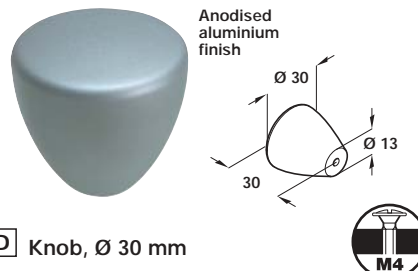

Order Online at [www.hafele.co.uk](http://www.hafele.co.uk)

Dimensions in mm

1

**A** Knob, Ø 21 mm

- Glass knob with aluminium base

Finish	Cat. No.
Anodised aluminium	● <del>133.37.900</del>

Packing: 1 pc

**B** Knob, Ø 30 mm

- Aluminium knob and collar
- M4 fixing screw included

Knob / collar	Cat. No.
Anodised aluminium/ Pol. chrome	● <del>133.38.900</del>

Packing: 1 pc

**Discontinued** ●  
**Discontinued when stock = 0** +

Modern

**C** Knob, Ø 25 mm

- Aluminium

Finish	Cat. No.
Anodised aluminium	● <del>133.39.901</del>

Packing: 1 pc

**D** Knob, Ø 30 mm

- Aluminium

Finish	Cat. No.
Anodised aluminium	● <del>133.39.902</del>

Packing: 1 pc

**E** Knob, 28 mm

- Aluminium

Finish	Cat. No.
Anodised aluminium	● <del>133.48.900</del>

Packing: 1 pc

**F** Knob, Ø 20 mm

- Aluminium

Finish	Cat. No.
Anodised aluminium	133.49.900

Packing: 1 pc