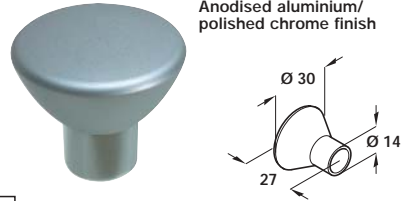

Order Online at [www.hafele.co.uk](http://www.hafele.co.uk)

Dimensions in mm

1

**A** Knob, Ø 21 mm

- Glass knob with aluminium base

Finish	Cat. No.
Anodised aluminium	● <del>133.37.900</del>

Packing: 1 pc

**B** Knob, Ø 30 mm

- Aluminium knob and collar
- M4 fixing screw included

Knob / collar	Cat. No.
Anodised aluminium/ Pol. chrome	● <del>133.38.900</del>

Packing: 1 pc

**Discontinued** ●  
**Discontinued when stock = 0** +

Modern

**C** Knob, Ø 25 mm

- Aluminium

Finish	Cat. No.
Anodised aluminium	● <del>133.39.901</del>

Packing: 1 pc

**D** Knob, Ø 30 mm

- Aluminium

Finish	Cat. No.
Anodised aluminium	● <del>133.39.902</del>

Packing: 1 pc