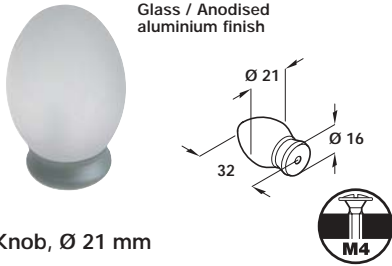

Order Online at [www.hafele.co.uk](http://www.hafele.co.uk)

Dimensions in mm

1

**A** Knob, Ø 21 mm

- Glass knob with aluminium base

Finish	Cat. No.
Anodised aluminium	● <del>133.37.900</del>

Packing: 1 pc

**B** Knob, Ø 30 mm