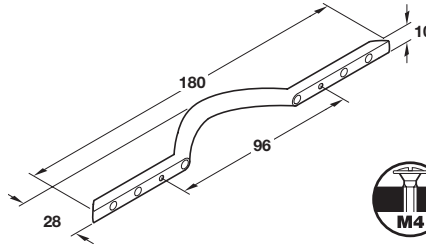

Order Online at www.hafele.co.uk

Dimensions in mm

Discontinued ●

Discontinued when stock = 0 +

1

Matt chrome finish

A Pull handle, 96 mm hole centres

• Zinc alloy

Finish	Cat. No.
Matt chrome	● 110.59.40T
Matt nickel	● 110.59.60T
Brushed nickel	● 110.59.61T

Packing: 1 pc

Brushed nickel finish

B Bow handle, 128 mm hole centres

• Zinc alloy

Finish	Cat. No.
Matt chrome	● 110.37.403
Matt nickel	● 110.37.603
Brushed nickel	● 110.37.613

Packing: 1 pc

Matt chrome finish

C Bow handle, 128 mm hole centres

• Zinc alloy

Finish	Cat. No.
Matt chrome	109.26.402
Matt nickel	● 109.26.602

Packing: 1 pc

Matt chrome finish

D Bow handle, 160 mm hole centres