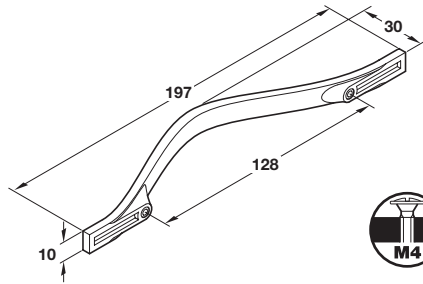

Order Online at www.hafele.co.uk

Dimensions in mm

Discontinued ●

Discontinued when stock = 0 +

1

Matt chrome finish

A Pull handle, 96 mm hole centres

• Zinc alloy

Finish	Cat. No.
Matt chrome	● 110.59.40T
Matt nickel	● 110.59.60T
Brushed nickel	● 110.59.61T

Packing: 1 pc

Brushed nickel finish

B Bow handle, 128 mm hole centres

• Zinc alloy

Finish	Cat. No.
Matt chrome	● 110.37.403
Matt nickel	● 110.37.603
Brushed nickel	● 110.37.613

Packing: 1 pc

Matt chrome finish

C Bow handle, 128 mm hole centres

• Zinc alloy

Finish	Cat. No.
Matt chrome	109.26.402
Matt nickel	● 109.26.602

Packing: 1 pc

Matt chrome finish

D Bow handle, 160 mm hole centres