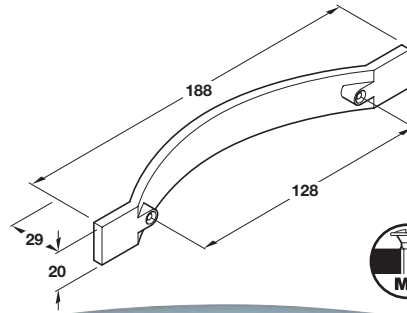

Order Online at www.hafele.co.uk

Dimensions in mm

Discontinued ●

Discontinued when stock = 0 +

1

Matt chrome finish

A Pull handle, 96 mm hole centres

• Zinc alloy

Finish	Cat. No.
Matt chrome	● 110.59.40T
Matt nickel	● 110.59.60T
Brushed nickel	● 110.59.61T

Packing: 1 pc

Brushed nickel finish

B Bow handle, 128 mm hole centres

• Zinc alloy

Finish	Cat. No.
Matt chrome	● 110.37.403
Matt nickel	● 110.37.603
Brushed nickel	● 110.37.613

Packing: 1 pc

Matt chrome finish

C Bow handle, 128 mm hole centres

• Zinc alloy

Finish	Cat. No.
Matt chrome	109.26.402
Matt nickel	● 109.26.602

Packing: 1 pc

Matt chrome finish

D Bow handle, 160 mm hole centres