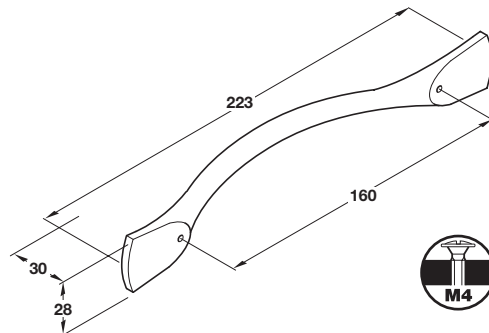

Order Online at www.hafele.co.uk

Dimensions in mm

Discontinued ●

Discontinued when stock = 0 +

1

Matt chrome finish

A Pull handle, 96 mm hole centres

• Zinc alloy

Finish	Cat. No.
Matt chrome	● 110.59.40T
Matt nickel	● 110.59.60T
Brushed nickel	● 110.59.61T

Packing: 1 pc

Brushed nickel finish

B Bow handle, 128 mm hole centres

• Zinc alloy

Finish	Cat. No.
Matt chrome	● 110.37.403
Matt nickel	● 110.37.603
Brushed nickel	● 110.37.613

Packing: 1 pc

Matt chrome finish

C Bow handle, 128 mm hole centres

• Zinc alloy

Finish	Cat. No.
Matt chrome	109.26.402
Matt nickel	● 109.26.602

Packing: 1 pc

Matt chrome finish

D Bow handle, 160 mm hole centres