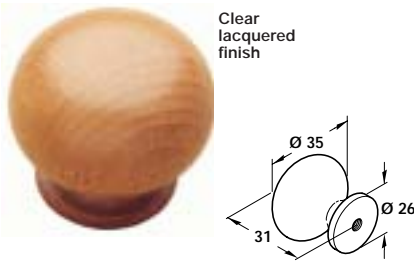

Order Online at www.hafele.co.uk

Dimensions in mm

1

Teak finish

A Knob, Ø 27 mm

- Beech

Finish	Cat. No.
Teak	● 196.47.300

Packing: 1 pc

Clear lacquered finish

B Pull handle

- 1 M4 x 24 mm screw included
- Maple

Finish	Cat. No.
Clear lacquered	+ 135.89.100

Packing: 1 pc

Item B.
Catalogue shows... '1 M4 break-off screw included'
Correct description is '1 M4 x 24 mm screw included'

Discontinued ●

Discontinued when stock = 0 +

Wood

Clear lacquered finish

C Knob, Ø 35 mm

- 1 M4 x 25 mm fixing screw included
- Beech

Finish	Cat. No.
Clear Lacquered	195.47.300

Packing: 1 pc

Clear lacquered finish

D Knob, Ø 38 mm

- 1 M4 x 25 mm fixing screw included
- Pine

Finish	Cat. No.
Clear Lacquered	● 195.39.001

Packing: 1 pc

Item E.
Catalogue shows Ø 44 mm
Correct dimension is Ø 43 mm

Item E: Photograph and illustration have been amended