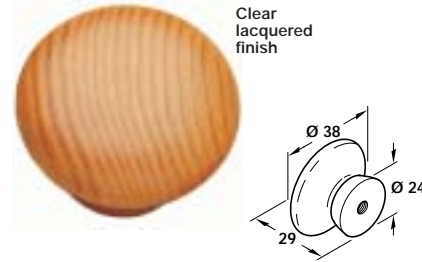

Clear lacquered finish

B Pull handle

- 1 M4 x 24 mm screw included
- Maple

Finish	Cat. No.
Clear lacquered	+ 135.89.100

Packing: 1 pc

Item B.
Catalogue shows... '1 M4 break-off screw included'
Correct description is '1 M4 x 24 mm screw included'

Discontinued ●

Discontinued when stock = 0 +

Wood

Clear lacquered finish

C Knob, Ø 35 mm

- 1 M4 x 25 mm fixing screw included
- Beech

Finish	Cat. No.
Clear Lacquered	195.47.300

Packing: 1 pc

Clear lacquered finish

D Knob, Ø 38 mm

- 1 M4 x 25 mm fixing screw included
- Pine

Finish	Cat. No.
Clear Lacquered	● 195.39.001

Packing: 1 pc

Item E.
Catalogue shows Ø 44 mm
Correct dimension is Ø 43 mm

Item E: Photograph and illustration have been amended

Clear lacquered finish

E Knob, Ø 43 mm

- 1 M4 break-off screw included
- Birch

Finish	Cat. No.
Clear lacquered	195.69.800

Packing: 1 pc

Clear lacquered finish

F Knob, Ø 34 mm

- 1 M4 break-off screw included
- Oak