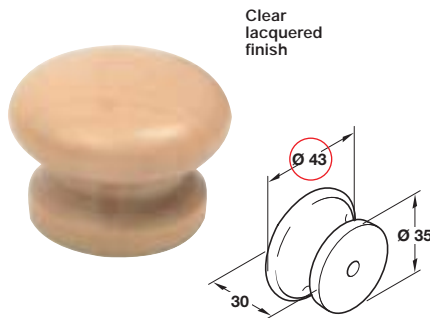

Clear lacquered finish

B Pull handle

- 1 M4 x 24 mm screw included
- Maple

Finish	Cat. No.
Clear lacquered	+ 135.89.100

Packing: 1 pc

Item B.
Catalogue shows... '1 M4 break-off screw included'
Correct description is '1 M4 x 24 mm screw included'

Discontinued ●

Discontinued when stock = 0 +

Wood

Clear lacquered finish

C Knob, Ø 35 mm

- 1 M4 x 25 mm fixing screw included
- Beech

Finish	Cat. No.
Clear Lacquered	195.47.300

Packing: 1 pc

Clear lacquered finish

D Knob, Ø 38 mm

- 1 M4 x 25 mm fixing screw included
- Pine

Finish	Cat. No.
Clear Lacquered	● 195.39.001

Packing: 1 pc

Item E.
Catalogue shows Ø 44 mm
Correct dimension is Ø 43 mm

Item E: Photograph and illustration have been amended

Clear lacquered finish

E Knob, Ø 43 mm

- 1 M4 break-off screw included
- Birch

Finish	Cat. No.
Clear lacquered	195.69.800

Packing: 1 pc

Clear lacquered finish

F Knob, Ø 34 mm

- 1 M4 break-off screw included
- Oak