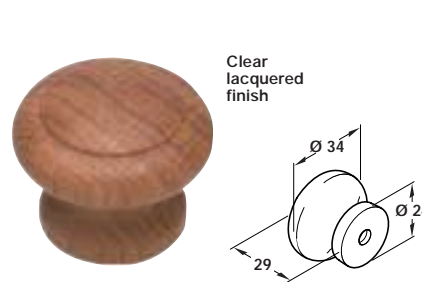

Order Online at www.hafele.co.uk

Dimensions in mm

1

Teak finish

A Knob, Ø 27 mm

- Beech

Finish	Cat. No.
Teak	● 196.47.300

Packing: 1 pc

Discontinued ●

Discontinued when stock = 0 +

Wood

Clear lacquered finish

C Knob, Ø 35 mm

- 1 M4 x 25 mm fixing screw included
- Beech

Finish	Cat. No.
Clear Lacquered	195.47.300

Packing: 1 pc

Clear lacquered finish

D Knob, Ø 38 mm

- 1 M4 x 25 mm fixing screw included
- Pine

Finish	Cat. No.
Clear Lacquered	● 195.39.001

Packing: 1 pc

Item E.
Catalogue shows Ø 44 mm
Correct dimension is Ø 43 mm

Item E: Photograph and illustration have been amended

Clear lacquered finish

E Knob, Ø 43 mm

- 1 M4 break-off screw included
- Birch

Finish	Cat. No.
Clear lacquered	195.69.800

Packing: 1 pc

Clear lacquered finish

F Knob, Ø 34 mm

- 1 M4 break-off screw included
- Oak