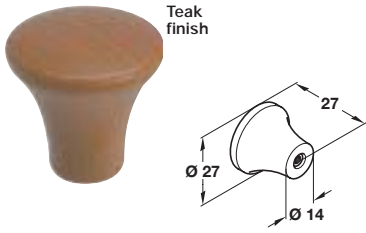

Order Online at www.hafele.co.uk

Dimensions in mm

1

Teak finish

A Knob, Ø 27 mm

- Beech

Finish	Cat. No.
Teak	● 196.47.300

Packing: 1 pc

Clear lacquered finish

B Pull handle

- 1 M4 x 24 mm screw included
- Maple

Finish	Cat. No.
Clear lacquered	+ 135.89.100

Packing: 1 pc

Item B.
Catalogue shows... '1 M4 break-off screw included'
Correct description is '1 M4 x 24 mm screw included'

Discontinued ●

Discontinued when stock = 0 +

Wood

Clear lacquered finish

C Knob, Ø 35 mm

- 1 M4 x 25 mm fixing screw included
- Beech

Finish	Cat. No.
Clear Lacquered	195.47.300

Packing: 1 pc

Clear lacquered finish

D Knob, Ø 38 mm

- 1 M4 x 25 mm fixing screw included
- Pine

Finish	Cat. No.
Clear Lacquered	● 195.39.001

Packing: 1 pc

Item E.
Catalogue shows Ø 44 mm
Correct dimension is Ø 43 mm

Item E: Photograph and illustration have been amended