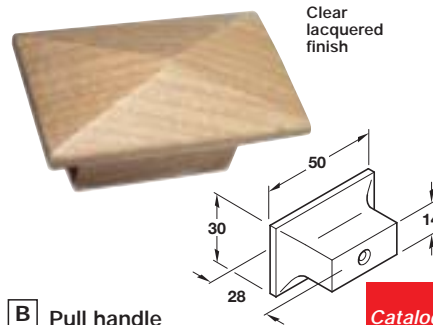

Order Online at www.hafele.co.uk

Dimensions in mm

1

Teak finish

A Knob, Ø 27 mm

- Beech

Finish	Cat. No.
Teak	● 196.47.300

Packing: 1 pc

Clear lacquered finish

B Pull handle

- 1 M4 x 24 mm screw included
- Maple

Finish	Cat. No.
Clear lacquered	+ 135.89.100

Packing: 1 pc

Item B.
Catalogue shows... '1 M4 break-off screw included'
Correct description is '1 M4 x 24 mm screw included'

Discontinued ●

Discontinued when stock = 0 +

Wood

Clear lacquered finish

C Knob, Ø 35 mm

- 1 M4 x 25 mm fixing screw included
- Beech

Finish	Cat. No.
Clear Lacquered	195.47.300

Packing: 1 pc

Clear lacquered finish

D Knob, Ø 38 mm

- 1 M4 x 25 mm fixing screw included
- Pine

Finish	Cat. No.
Clear Lacquered	● 195.39.001

Packing: 1 pc

Item E.
Catalogue shows Ø 44 mm
Correct dimension is Ø 43 mm

Item E: Photograph and illustration have been amended