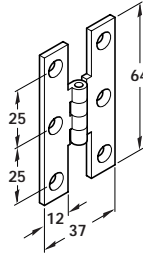

Order Online at [www.hafele.co.uk](http://www.hafele.co.uk)

Dimensions in mm

Bronzed and brushed finish

- **B** Countersunk screw
- For hinge **A**
- Bronze and brushed steel

**A** Decorative hinge

- Zinc alloy

Finish	Cat. No.
Bronzed and brushed	● <del>119.71.100</del>

Packing: 1 pc

**B** Countersunk screw

Cat. No.	● <del>010.10.116</del>
----------	-------------------------

Packing: 1 pc

Antique brass finish

**C** Drop handle with backplate