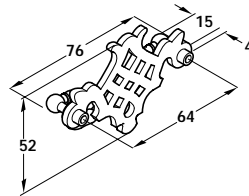

Order Online at [www.hafele.co.uk](http://www.hafele.co.uk)

Dimensions in mm

Bronzed and brushed finish

- **B** Countersunk screw
- For hinge **A**
- Bronze and brushed steel

**A** Decorative hinge

- Zinc alloy

Finish	Cat. No.
Bronzed and brushed	● <del>119.71.100</del>

Packing: 1 pc

**B** Countersunk screw

Cat. No.	● <del>010.10.116</del>
----------	-------------------------

Packing: 1 pc

Antique brass finish

**C** Drop handle with backplate