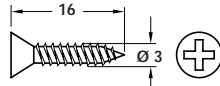

A Decorative hinge

- Zinc alloy

Finish	Cat. No.
Bronzed and brushed	● ~~119.71.100~~

Packing: 1 pc

B Countersunk screw

Cat. No.	● ~~010.10.116~~

Packing: 1 pc