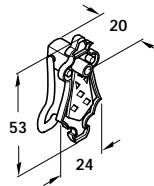

Order Online at [www.hafele.co.uk](http://www.hafele.co.uk)

Dimensions in mm

Bronzed and brushed finish

- **B** Countersunk screw
- For hinge **A**
- Bronze and brushed steel

**A** Decorative hinge

- Zinc alloy

Finish	Cat. No.
Bronzed and brushed	● <del>119.71.100</del>

Packing: 1 pc

**B** Countersunk screw

Cat. No.	● <del>010.10.116</del>
----------	-------------------------

Packing: 1 pc

Antique brass finish

**C** Drop handle with backplate

- Zinc alloy

Finish	Cat. No.
Antique brass	121.30.100

Packing: 1 pc

Antique brass finish

**D** Drop handle with backplate

- Zinc alloy

Finish	Cat. No.
Antique brass	121.31.100

Packing: 1 pc