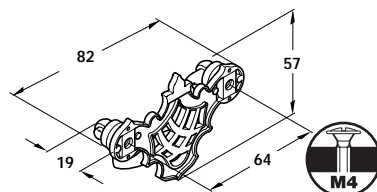

Bronzed and brushed finish

F Drop bar handle with backplate

- Zinc alloy

Finish	Cat. No.
Bronzed and brushed	122.38.100
Antique brass	+ ~~122.38.101~~

Packing: 1 pc