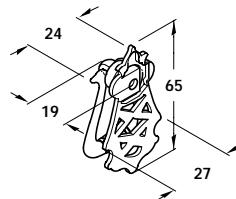

Order Online at [www.hafele.co.uk](http://www.hafele.co.uk)

Dimensions in mm

Bronzed and brushed finish

- **B** Countersunk screw
- For hinge **A**
- Bronze and brushed steel

**A** Decorative hinge

- Zinc alloy

Finish	Cat. No.
Bronzed and brushed	● <del>119.71.100</del>

Packing: 1 pc

**B** Countersunk screw

Cat. No.	● <del>010.10.116</del>
----------	-------------------------

Packing: 1 pc

Antique brass finish

**C** Drop handle with backplate

- Zinc alloy

Finish	Cat. No.
Antique brass	121.30.100

Packing: 1 pc

Antique brass finish

**D** Drop handle with backplate

- Zinc alloy

Finish	Cat. No.
Antique brass	121.31.100

Packing: 1 pc