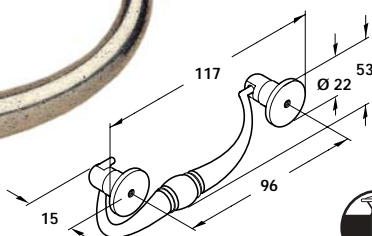

Dimensions in mm

Discontinued

Discontinued when stock = 0

Polished brass finish

A D handle, 96 mm hole centres

- Zinc alloy

Finish	Cat. No.
Antique brass	● 118.14.109
Polished brass	● 118.14.805

Packing: 1 pc

Antique brass finish

B Drop bar handle with rosettes

- Zinc alloy

Finish	Cat. No.
Antique brass	118.10.101

Packing: 1 pc

Antique brass finish

C Drop bar handle with rosettes

- Zinc alloy