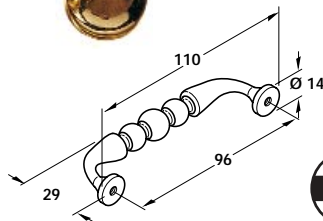

Dimensions in mm

Discontinued

Discontinued when stock = 0

Polished brass finish

A D handle, 96 mm hole centres

- Zinc alloy

Finish	Cat. No.
Antique brass	● 118.14.109
Polished brass	● 118.14.805

Packing: 1 pc

Antique brass finish

B Drop bar handle with rosettes

- Zinc alloy

Finish	Cat. No.
Antique brass	118.10.101

Packing: 1 pc

Antique brass finish

C Drop bar handle with rosettes

- Zinc alloy