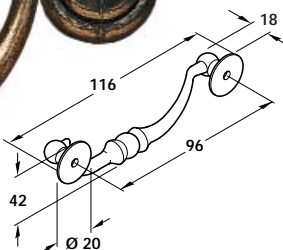

Dimensions in mm

Discontinued

Discontinued when stock = 0

Polished brass finish

A D handle, 96 mm hole centres

- Zinc alloy

Finish	Cat. No.
Antique brass	● 118.14.109
Polished brass	● 118.14.805

Packing: 1 pc

Antique brass finish

B Drop bar handle with rosettes

- Zinc alloy

Finish	Cat. No.
Antique brass	118.10.101

Packing: 1 pc

Antique brass finish

C Drop bar handle with rosettes

- Zinc alloy