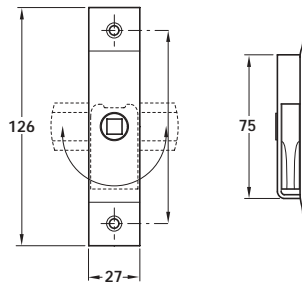

Budget locks

Sales and Technical Support - Tel: 01788 548855, Fax: 01788 548850, E-Mail: ai@hafele.co.uk

Dimensions in mm

- **A Rim budget lock, small**
- **Operation:** Tee key operation
- **Body:** Steel
- **Finish:** Zinc plated
- **Strike plate:** Included
- Order key separately, see item C

● **Discontinued**
 + **Discontinued when stock = 0**

A Rim budget lock, small

Cat. No. 230.09.900
 Packing: 1 pc

- **B Rim budget lock, large**
- **Operation:** Tee key operation
- **Body:** Steel
- **Finish:** Zinc plated
- **Strike plate:** Not included
- Order key separately, see item C

B Rim budget lock, large

Cat. No. ~~230.09.910~~
 Packing: 1 pc

- **C Budget lock key**
- For use with items A and B
- **Body:** Steel
- **Finish:** Zinc plated

C Budget lock key

Cat. No. 230.09.920
 Packing: 1 pc