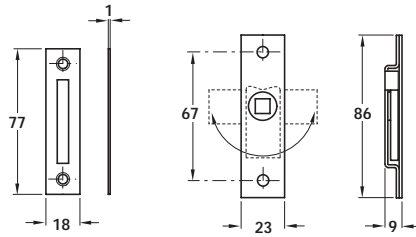

Budget locks

Sales and Technical Support - Tel: 01788 548855, Fax: 01788 548850, E-Mail: ai@hafele.co.uk

Dimensions in mm

- **A Rim budget lock, small**
- **Operation:** Tee key operation
- **Body:** Steel
- **Finish:** Zinc plated
- **Strike plate:** Included
- Order key separately, see item C

● **Discontinued**
 + **Discontinued when stock = 0**

A Rim budget lock, small

Cat. No. 230.09.900
 Packing: 1 pc

- **B Rim budget lock, large**
- **Operation:** Tee key operation
- **Body:** Steel
- **Finish:** Zinc plated
- **Strike plate:** Not included
- Order key separately, see item C

B Rim budget lock, large

Cat. No. ~~230.09.910~~
 Packing: 1 pc

- **C Budget lock key**
- For use with items A and B
- **Body:** Steel
- **Finish:** Zinc plated

C Budget lock key

Cat. No. 230.09.920
 Packing: 1 pc