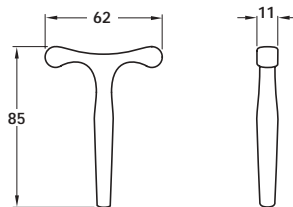

Budget locks

Sales and Technical Support - Tel: 01788 548855, Fax: 01788 548850, E-Mail: ai@hafele.co.uk

Dimensions in mm

- **A Rim budget lock, small**
- **Operation:** Tee key operation
- **Body:** Steel
- **Finish:** Zinc plated
- **Strike plate:** Included
- Order key separately, see item C

● **Discontinued**
 + **Discontinued when stock = 0**

A Rim budget lock, small

Cat. No. 230.09.900
 Packing: 1 pc

- **B Rim budget lock, large**
- **Operation:** Tee key operation
- **Body:** Steel
- **Finish:** Zinc plated
- **Strike plate:** Not included
- Order key separately, see item C

B Rim budget lock, large

Cat. No. ~~230.09.910~~
 Packing: 1 pc

- **C Budget lock key**
- For use with items A and B
- **Body:** Steel
- **Finish:** Zinc plated

C Budget lock key

Cat. No. 230.09.920
 Packing: 1 pc