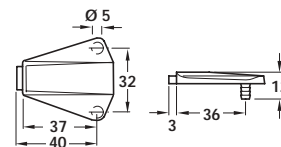

- **A** Door stops
- With one dowel
- For series drilled holes
- Beige, white or brown plastic with soft PVC buffer

A Door stops

Finish	Cat. No
Brown	356.29.148

Packing: 500 pcs

- **B** Door stops
- With two dowels
- For series drilled holes
- Plastic with soft PVC buffer

B Door stops

Finish	Cat. No.
Brown	356.28.100
White	● 356.28.700

Packing: 1 pc