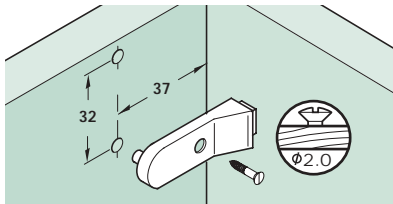

- **A** Door stops
- With one dowel
- For series drilled holes
- Beige, white or brown plastic with soft PVC buffer

A Door stops

Finish	Cat. No
Brown	356.29.148

Packing: 500 pcs

- **B** Door stops
- With two dowels
- For series drilled holes
- Plastic with soft PVC buffer

B Door stops

Finish	Cat. No.
Brown	356.28.100
White	● 356.28.700

Packing: 1 pc