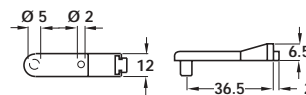

- **A** Door stops
- With one dowel
- For series drilled holes
- Beige, white or brown plastic with soft PVC buffer

A Door stops

Finish	Cat. No
Brown	356.29.148

Packing: 500 pcs

- **B** Door stops
- With two dowels
- For series drilled holes
- Plastic with soft PVC buffer

B Door stops

Finish	Cat. No.
Brown	356.28.100
White	● 356.28.700

Packing: 1 pc