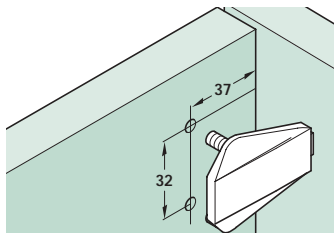

- **A** Door stops
- With one dowel
- For series drilled holes
- Beige, white or brown plastic with soft PVC buffer

A Door stops

Finish	Cat. No
Brown	356.29.148

Packing: 500 pcs

- **B** Door stops
- With two dowels
- For series drilled holes
- Plastic with soft PVC buffer

B Door stops

Finish	Cat. No.
Brown	356.28.100
White	● 356.28.700

Packing: 1 pc