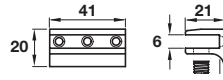

# Screw Fixing Glass Shelf Supports

**HÄFELE**

Order Online at [www.hafele.co.uk](http://www.hafele.co.uk)

Dimensions in mm

**Discontinued** ●

**Discontinued when stock = 0** +

- **A** Glass shelf supports, screw fixing
- For glass thickness up to 6 mm
- Zinc alloy

- **B** Glass shelf supports, screw fixing
- For glass thickness up to 6 mm
- Zinc alloy

- **C** Glass shelf supports, screw fixing
- For glass thickness up to 6 mm
- Zinc alloy