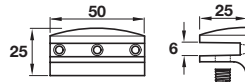

# Screw Fixing Glass Shelf Supports

**HÄFELE**

Order Online at [www.hafele.co.uk](http://www.hafele.co.uk)

Dimensions in mm

**Discontinued** ●

**Discontinued when stock = 0** +

- **A** Glass shelf supports, screw fixing
- For glass thickness up to 6 mm
- Zinc alloy

- **B** Glass shelf supports, screw fixing
- For glass thickness up to 6 mm
- Zinc alloy

- **C** Glass shelf supports, screw fixing
- For glass thickness up to 6 mm
- Zinc alloy