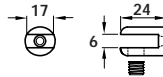

# Screw Fixing Glass Shelf Supports

**HÄFELE**

Order Online at [www.hafele.co.uk](http://www.hafele.co.uk)

Dimensions in mm

**Discontinued** ●

**Discontinued when stock = 0** +

- **A** Glass shelf supports, screw fixing
- For glass thickness up to 6 mm
- Zinc alloy

- **B** Glass shelf supports, screw fixing
- For glass thickness up to 6 mm
- Zinc alloy

- **C** Glass shelf supports, screw fixing
- For glass thickness up to 6 mm
- Zinc alloy