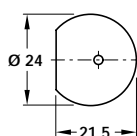

# Rafix Flush Fitting Plastic Housings for Ø 7 mm Connecting Bolts

Order Online at [www.hafele.co.uk](http://www.hafele.co.uk)

**HÄFELE**

Dimensions in mm

2

Rafix KD Fittings

- **B** Rafix-SE housing trim caps
- In matching colours for **Rafix** flush fitting housings **19 mm** wood thickness only
- Non standard colours can be supplied in minimum quantities of 100,000
- Plastic