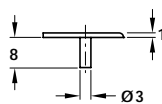

# Rafix Flush Fitting Plastic Housings for Ø 7 mm Connecting Bolts

Order Online at [www.hafele.co.uk](http://www.hafele.co.uk)

**HÄFELE**

Dimensions in mm

2

Rafix KD Fittings

- **B** Rafix-SE housing trim caps
- In matching colours for **Rafix** flush fitting housings **19 mm** wood thickness only
- Non standard colours can be supplied in minimum quantities of 100,000
- Plastic

**B** Rafix-SE housing trim caps

Finish	Cat. No.
White	263.59.730
Beige	263.59.430
Brown	263.59.130
Black	263.59.330

Packing: 100 pcs