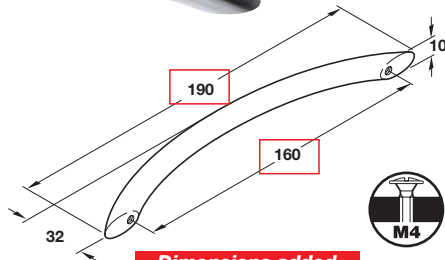

Dimensions in mm  
Fixings shown on page 182

**Discontinued** ●  
**Discontinued when stock = 0** +

**Item A.**  
Catalogue shows 29 and 27 mm  
Correct dimensions are  
26 and 22 mm

**Item A.**  
Catalogue shows 80 mm  
Correct dimension is  
90 mm

**Discontinued/Disc. when stock=0**  
For 101.56.201 use alt. no. 117.31.222  
For 101.56.401 use alt. no. 117.31.421

- **D Bow handles, 160 mm hole centres**
- Steel

**Dimensions added**

**D Bow handles, 160 mm hole centres**