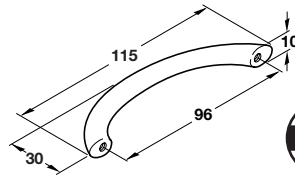

- **C Bow handles, 96 mm hole centres**
- Steel
- 2 x M4 x 22 mm screws included

Text Added

C Bow handles, 96 mm hole centres

Finish	Cat. No.
Polished chrome	● ~~101.56.201~~
Matt chrome	+ ~~101.56.401~~
Matt nickel	● ~~101.56.601~~

Packing: 25 pcs

Discontinued/Disc. when stock=0
101.56.201 - No longer available
101.56.401 - No longer available
101.56.601 - No longer available

Discontinued/Disc. when stock=0
For 101.56.201 use alt. no. 117.31.222
For 101.56.401 use alt. no. 117.31.421