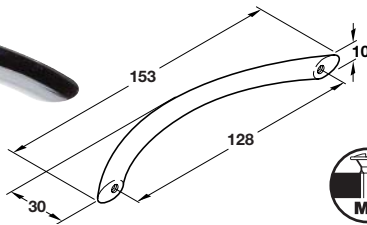

Dimensions in mm  
Fixings shown on page 182

**Discontinued** ●  
**Discontinued when stock = 0** +

**Item A.**  
Catalogue shows 29 and 27 mm  
Correct dimensions are  
26 and 22 mm

**Item A.**  
Catalogue shows 80 mm  
Correct dimension is  
90 mm

**Item A.**  
New photo added

- **A Knob**
- Zinc alloy
- Supplied with 2 M4 x 16 mm and 2 M4 x 28 mm

● The above screws are to be packed in a bag and placed inside another bag with the knob, the outer bag is to be labelled with HPK/283. EAN Code 5017524241722

**Discontinued when stock=0**  
For 101.56.202 use alt. no. 117.31.231  
For 101.56.402 use alt. no. 117.31.431  
For 101.56.602 use alt. no. 117.31.631

- **B Bow handles, 128 mm hole centres**
- Steel