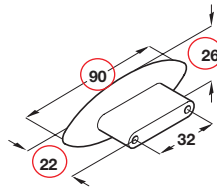

Dimensions in mm  
Fixings shown on page 182

**Discontinued** ●  
**Discontinued when stock = 0** +

**Item A.**  
Catalogue shows 29 and 27 mm  
Correct dimensions are  
26 and 22 mm

**Item A.**  
Catalogue shows 80 mm  
Correct dimension is  
90 mm

**Item A.**  
New photo added

- **A Knob**
- Zinc alloy
- Supplied with 2 M4 x 16 mm and 2 M4 x 28 mm

● The above screws are to be packed in a bag and placed inside another bag with the knob, the outer bag is to be labelled with HPK/283. EAN Code 5017524241722