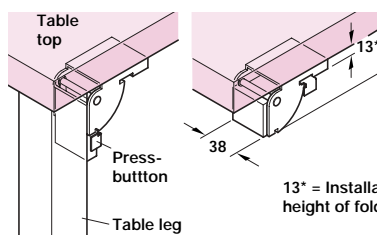

- **C Folding bracket**
- For tables and benches
- For 38 x 38 mm legs
- Locks in position, open and closed
- Galvanized steel

13\* = Installation height of folded fitting

- **D Folding bracket**
- For tables and benches
- L-steel support, 25 x 25 x 3 mm
- Support arm length: **200 mm**
- Fitting secured with safety sleeve when extended
- Black lacquered steel