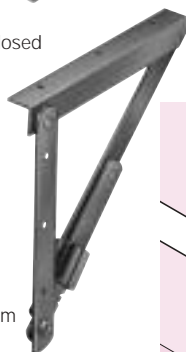

- **C Folding bracket**
- For tables and benches
- For 38 x 38 mm legs
- Locks in position, open and closed
- Galvanized steel

13\* = Installation height of folded fitting

- **D Folding bracket**
- For tables and benches
- L-steel support, 25 x 25 x 3 mm
- Support arm length: **200 mm**
- Fitting secured with safety sleeve when extended
- Black lacquered steel

**C Folding bracket**

Cat. No.	642.90.919
Packing:	1 pair

**D Folding bracket**

Cat. No.	642.81.300
Packing:	1 pair

We reserve the right to alter specifications without notice.