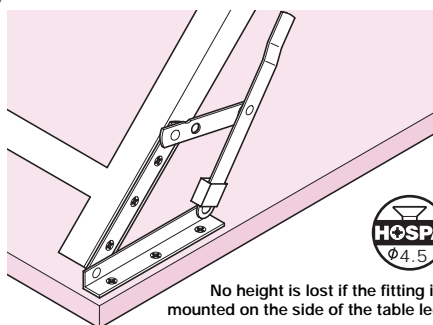

- **C Folding bracket**
- For tables and benches
- For 38 x 38 mm legs
- Locks in position, open and closed
- Galvanized steel

13\* = Installation height of folded fitting

- **D Folding bracket**
- For tables and benches
- L-steel support, 25 x 25 x 3 mm
- Support arm length: **200 mm**
- Fitting secured with safety sleeve when extended
- Black lacquered steel