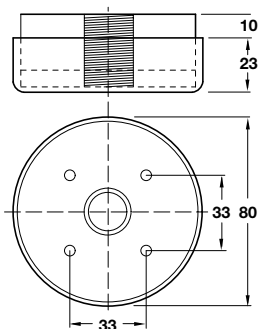

Dimensions in mm

- **A Furniture glide**
- Height adjustable from 23 - 33 mm
- Carrying capacity 50kg each
- Plastic

A Furniture glide

Finish	Cat. No.
Anthracite	635.83.310

Packing: 4, 20 and 250 pcs