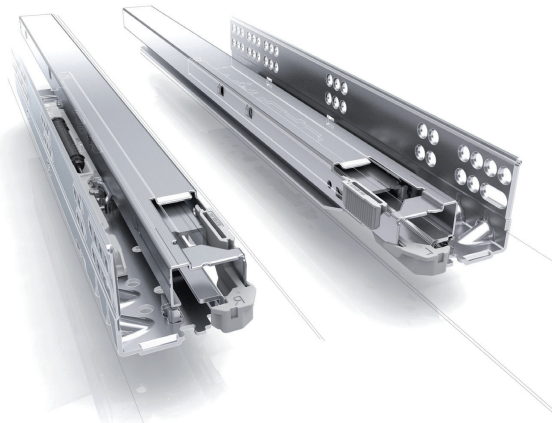

DYNAPRO 40/70 KG BULK PACKED

Concealed Dynapro drawer runners, bulk packed

- > Slide-on mounting
- > 40 kg/70 kg carrying capacity
- > With integrated liquid Soft-close®
- > Fully synchronized runners
- > Height adjustment +3.5 mm, side adjustment ±1.5 mm, tilt adjustment +4 mm and depth adjustment +3.5 mm without tools using 4D clips
- > 32 mm drilling pattern
- > Zinc-plated steel
- > Order fixing screws separately
- > Order qty: 12/15/20 pairs

! Please note: 250 mm length Dynapro runners are not compatible with Tipmatic

Full Extension

FIXINGS REQUIRED
 VARIANTA
 Ø 5

FIXINGS REQUIRED
 HOSPA
 Ø 4.0

Length (NL)	Drawer length (SK)	Min. inst. depth	Cat. No.	Order qty
40 kg carrying capacity				
250 mm	240 mm	253 mm	433.19.500	20 pairs
270 mm	260 mm	273 mm	433.19.501	20 pairs
300 mm	290 mm	303 mm	433.19.502	20 pairs
350 mm	340 mm	353 mm	433.19.504	20 pairs
400 mm	390 mm	403 mm	433.19.506	20 pairs
450 mm	440 mm	453 mm	433.19.508	15 pairs
500 mm	490 mm	503 mm	433.19.510	15 pairs
550 mm	540 mm	553 mm	433.19.512	15 pairs
70 kg carrying capacity				
450 mm	440 mm	453 mm	433.20.528	15 pairs
500 mm	490 mm	503 mm	433.20.530	15 pairs
550 mm	540 mm	553 mm	433.20.532	15 pairs
600 mm	590 mm	603 mm	433.20.534	12 pairs