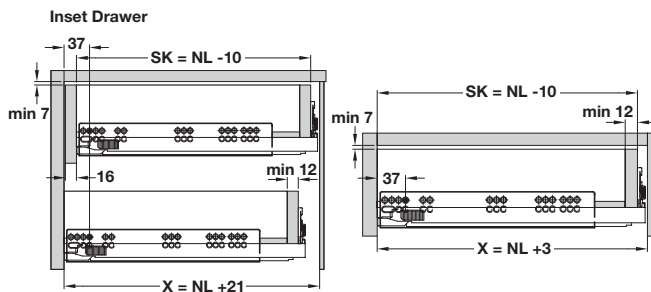

DYNAPRO 40/70 KG BULK PACKED

Concealed Dynapro drawer runners, bulk packed

- > Slide-on mounting
- > 40 kg/70 kg carrying capacity
- > With integrated liquid Soft-close®
- > Fully synchronized runners
- > Height adjustment +3.5 mm, side adjustment ±1.5 mm, tilt adjustment +4 mm and depth adjustment +3.5 mm without tools using 4D clips
- > 32 mm drilling pattern
- > Zinc-plated steel
- > Order fixing screws separately
- > Order qty: 12/15/20 pairs

! Please note: 250 mm length Dynapro runners are not compatible with Tipmatic

Full Extension

FIXINGS REQUIRED
 VARIANTA
 Ø 5

FIXINGS REQUIRED
 HOSPA
 Ø 4.0

Length (NL)	Drawer length (SK)	Min. inst. depth	Cat. No.	Order qty
40 kg carrying capacity				
250 mm	240 mm	253 mm	433.19.500	20 pairs
270 mm	260 mm	273 mm	433.19.501	20 pairs
300 mm	290 mm	303 mm	433.19.502	20 pairs
350 mm	340 mm	353 mm	433.19.504	20 pairs
400 mm	390 mm	403 mm	433.19.506	20 pairs
450 mm	440 mm	453 mm	433.19.508	15 pairs
500 mm	490 mm	503 mm	433.19.510	15 pairs
550 mm	540 mm	553 mm	433.19.512	15 pairs
70 kg carrying capacity				
450 mm	440 mm	453 mm	433.20.528	15 pairs
500 mm	490 mm	503 mm	433.20.530	15 pairs
550 mm	540 mm	553 mm	433.20.532	15 pairs
600 mm	590 mm	603 mm	433.20.534	12 pairs