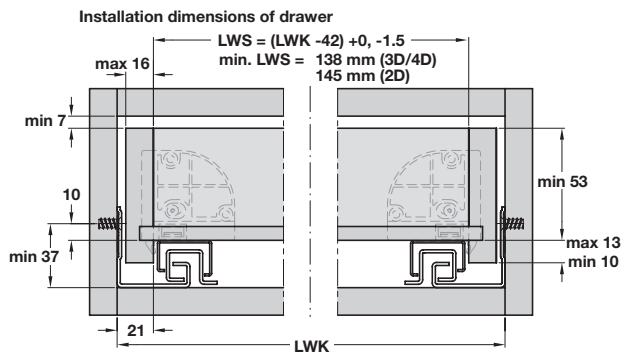

DYNAPRO 40/70 KG BULK PACKED

Concealed Dynapro drawer runners, bulk packed

- > Slide-on mounting
- > 40 kg/70 kg carrying capacity
- > With integrated liquid Soft-close®
- > Fully synchronized runners
- > Height adjustment +3.5 mm, side adjustment ±1.5 mm, tilt adjustment +4 mm and depth adjustment +3.5 mm without tools using 4D clips
- > 32 mm drilling pattern
- > Zinc-plated steel
- > Order fixing screws separately
- > Order qty: 12/15/20 pairs

! Please note: 250 mm length Dynapro runners are not compatible with Tipmatic

Full Extension

FIXINGS REQUIRED
 VARIANTA
 Ø 5

FIXINGS REQUIRED
 HOSPA
 Ø 4.0

Length (NL)	Drawer length (SK)	Min. inst. depth	Cat. No.	Order qty
40 kg carrying capacity				
250 mm	240 mm	253 mm	433.19.500	20 pairs
270 mm	260 mm	273 mm	433.19.501	20 pairs
300 mm	290 mm	303 mm	433.19.502	20 pairs
350 mm	340 mm	353 mm	433.19.504	20 pairs
400 mm	390 mm	403 mm	433.19.506	20 pairs
450 mm	440 mm	453 mm	433.19.508	15 pairs
500 mm	490 mm	503 mm	433.19.510	15 pairs
550 mm	540 mm	553 mm	433.19.512	15 pairs
70 kg carrying capacity				
450 mm	440 mm	453 mm	433.20.528	15 pairs
500 mm	490 mm	503 mm	433.20.530	15 pairs
550 mm	540 mm	553 mm	433.20.532	15 pairs
600 mm	590 mm	603 mm	433.20.534	12 pairs