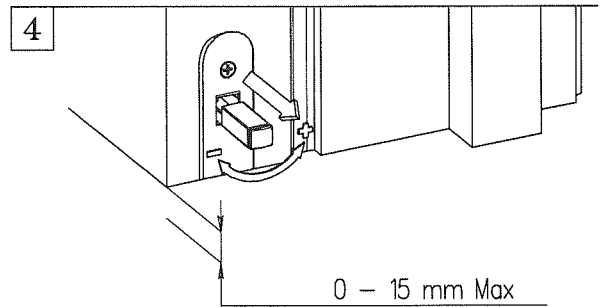

SEALED IN QUALITY

FITTING INSTRUCTIONS

mod. Concealex A8100 Superior

3

4

We care about the environment. This sheet is printed on 100% recyclable paper.