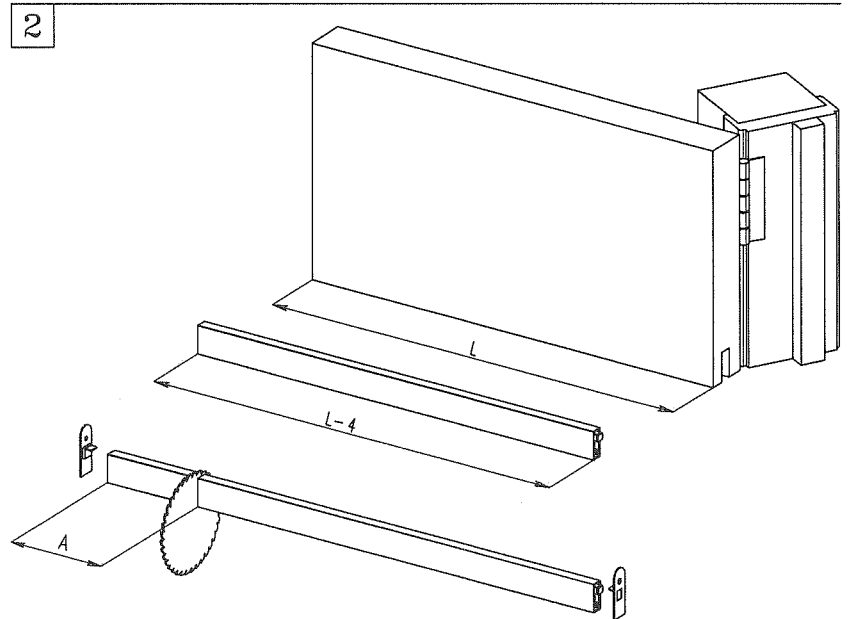

SEALED IN QUALITY

FITTING INSTRUCTIONS

mod. Concealex A8100 Superior

Tools
Required

$330 < L < 430$ $A=50$ max

$L > 430$ $A=150$ max

SEALED IN QUALITY

FITTING INSTRUCTIONS