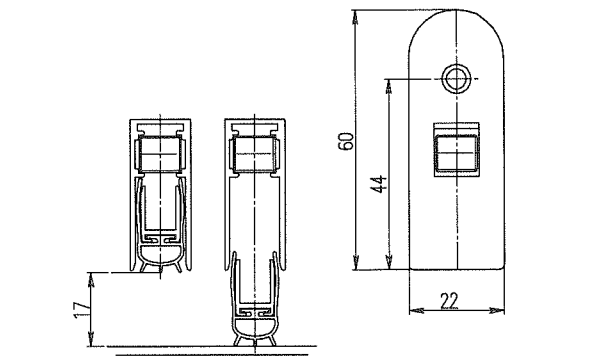

SEALED IN QUALITY

FITTING INSTRUCTIONS

mod. Concealex A8100 Superior

3

4

We care about the environment. This sheet is printed on 100% recyclable paper.