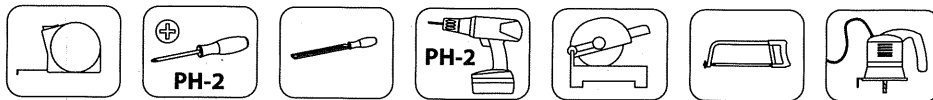

SEALED IN QUALITY
by cce.it

FITTING INSTRUCTIONS

mod. Concealex A8100

Tools
Required